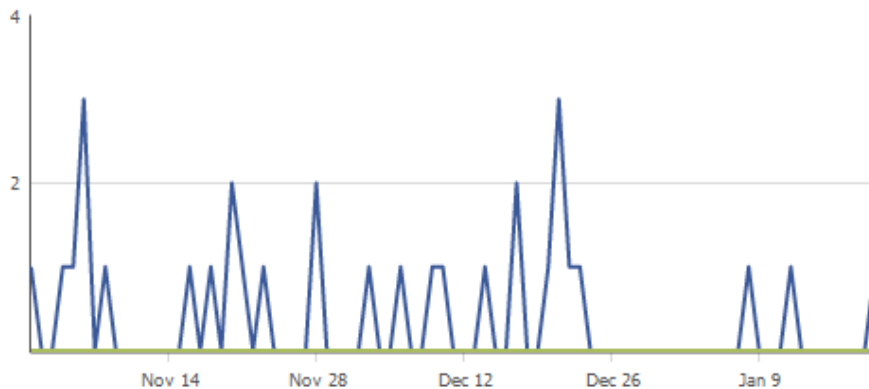

Where Your Likes Came From

☒ New Likes? ☒ Unlikes?

Like Sources?

- 18 Admin Invite?
- 5 On Page?
- 4 Timeline?
- 2 Facebook Recommendations?
- 1 Mobile?
- 1 Page Likes Another Page?