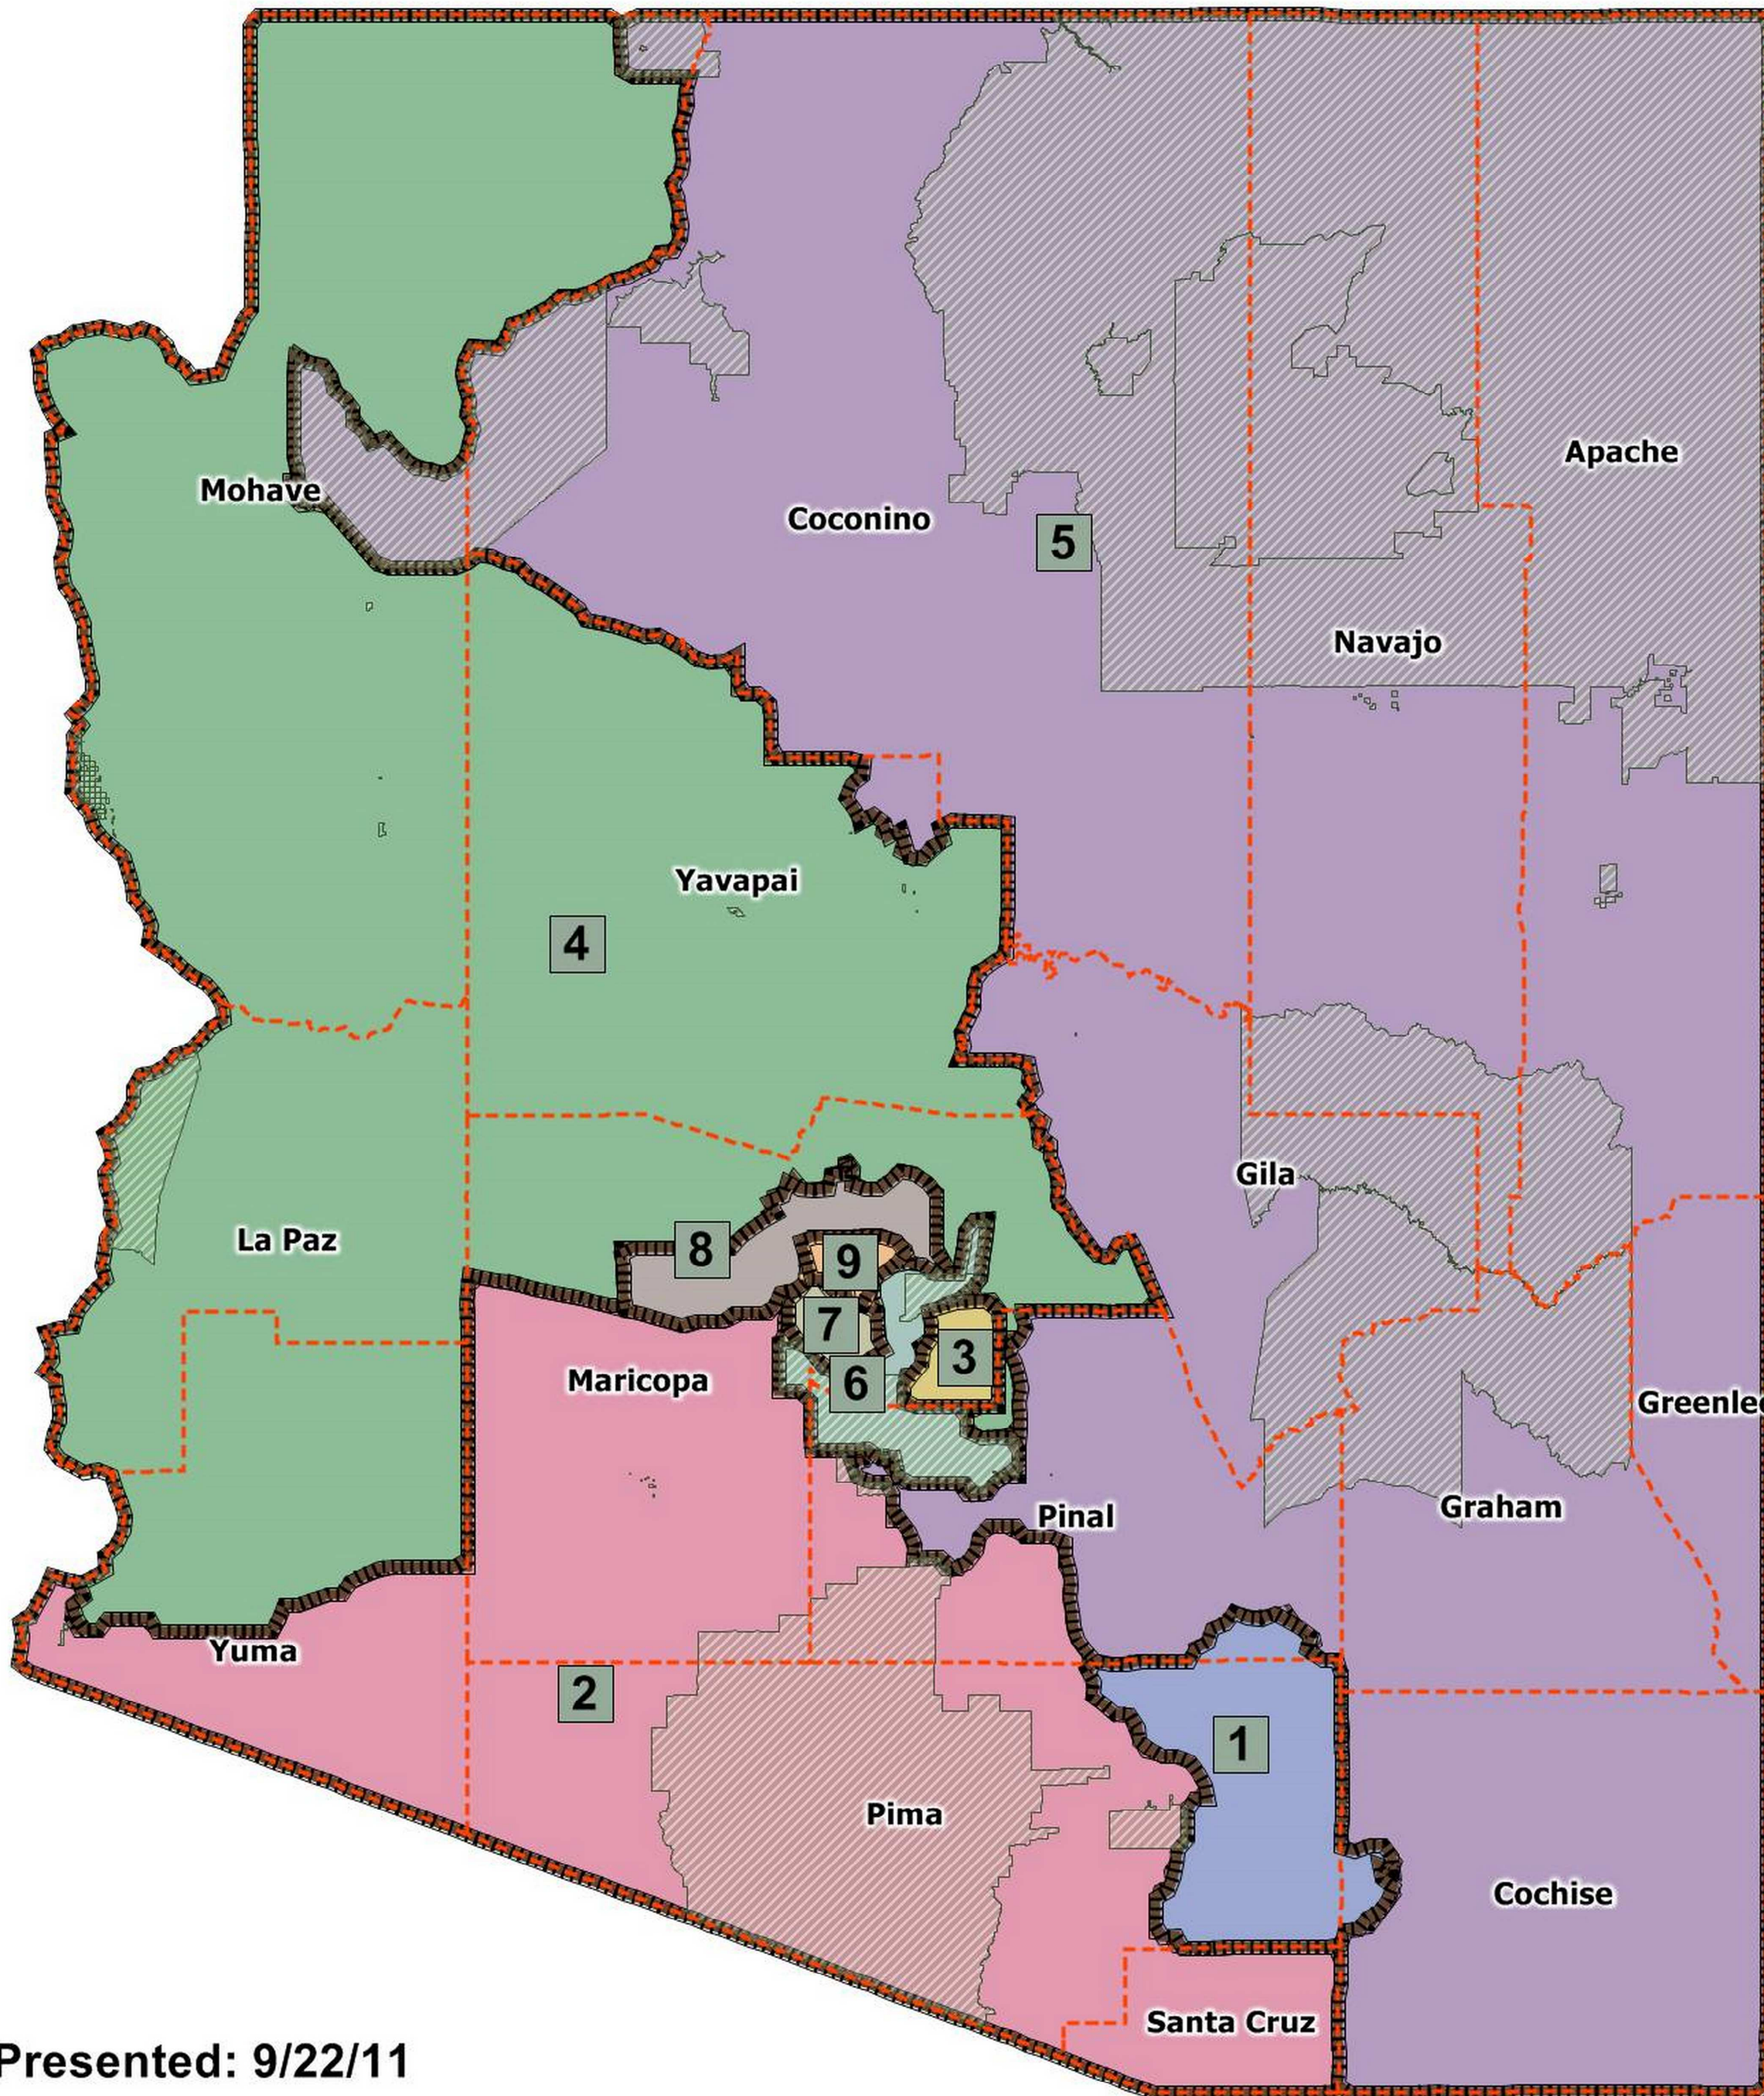

Congressional Grid Map "What If" Scenario: River District Version 7C-1

Map layers

- Indian Reservation
- County

District

1 (1)	2 (1)
3 (1)	4 (1)
5 (1)	6 (1)
7 (1)	8 (1)
9 (1)	

0 10 20 30
Miles