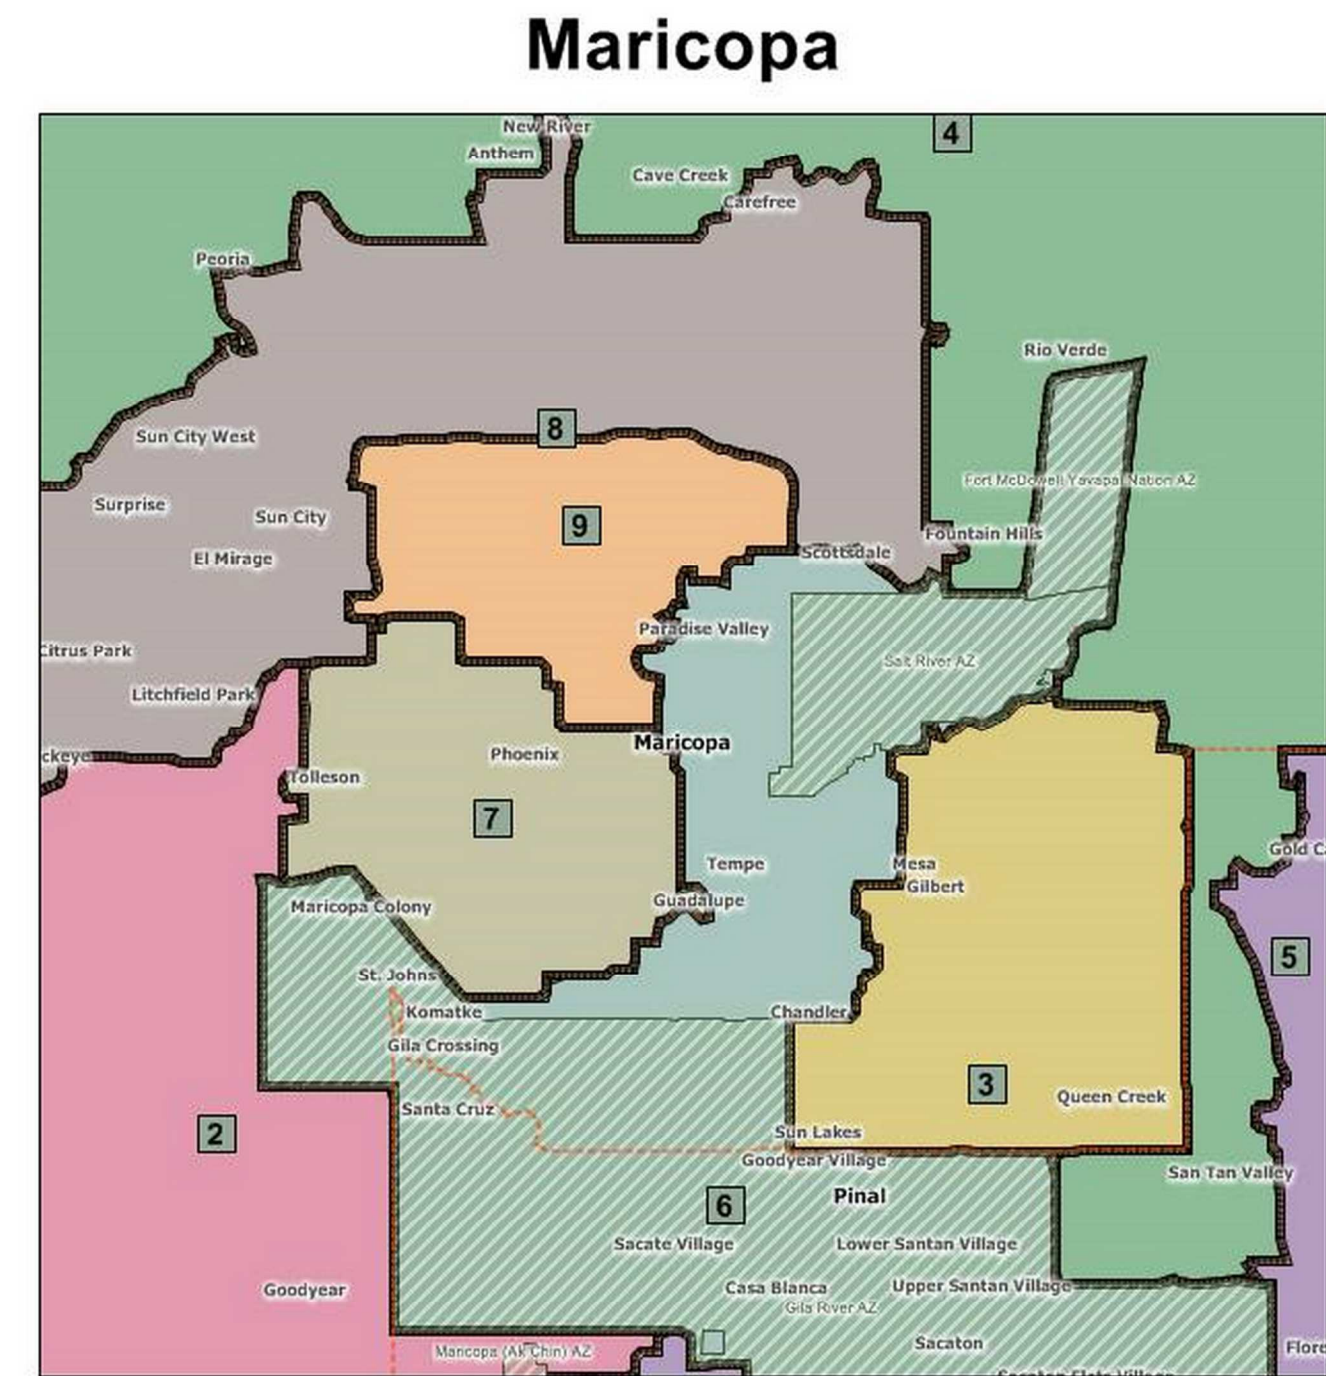

Congressional Grid Map "What If" Scenario: River District Version 7C-1

Map layers

- Indian Reservation
- County

District

1 (1)	2 (1)
3 (1)	4 (1)
5 (1)	6 (1)
7 (1)	8 (1)
9 (1)	

0 10 20 30
Miles