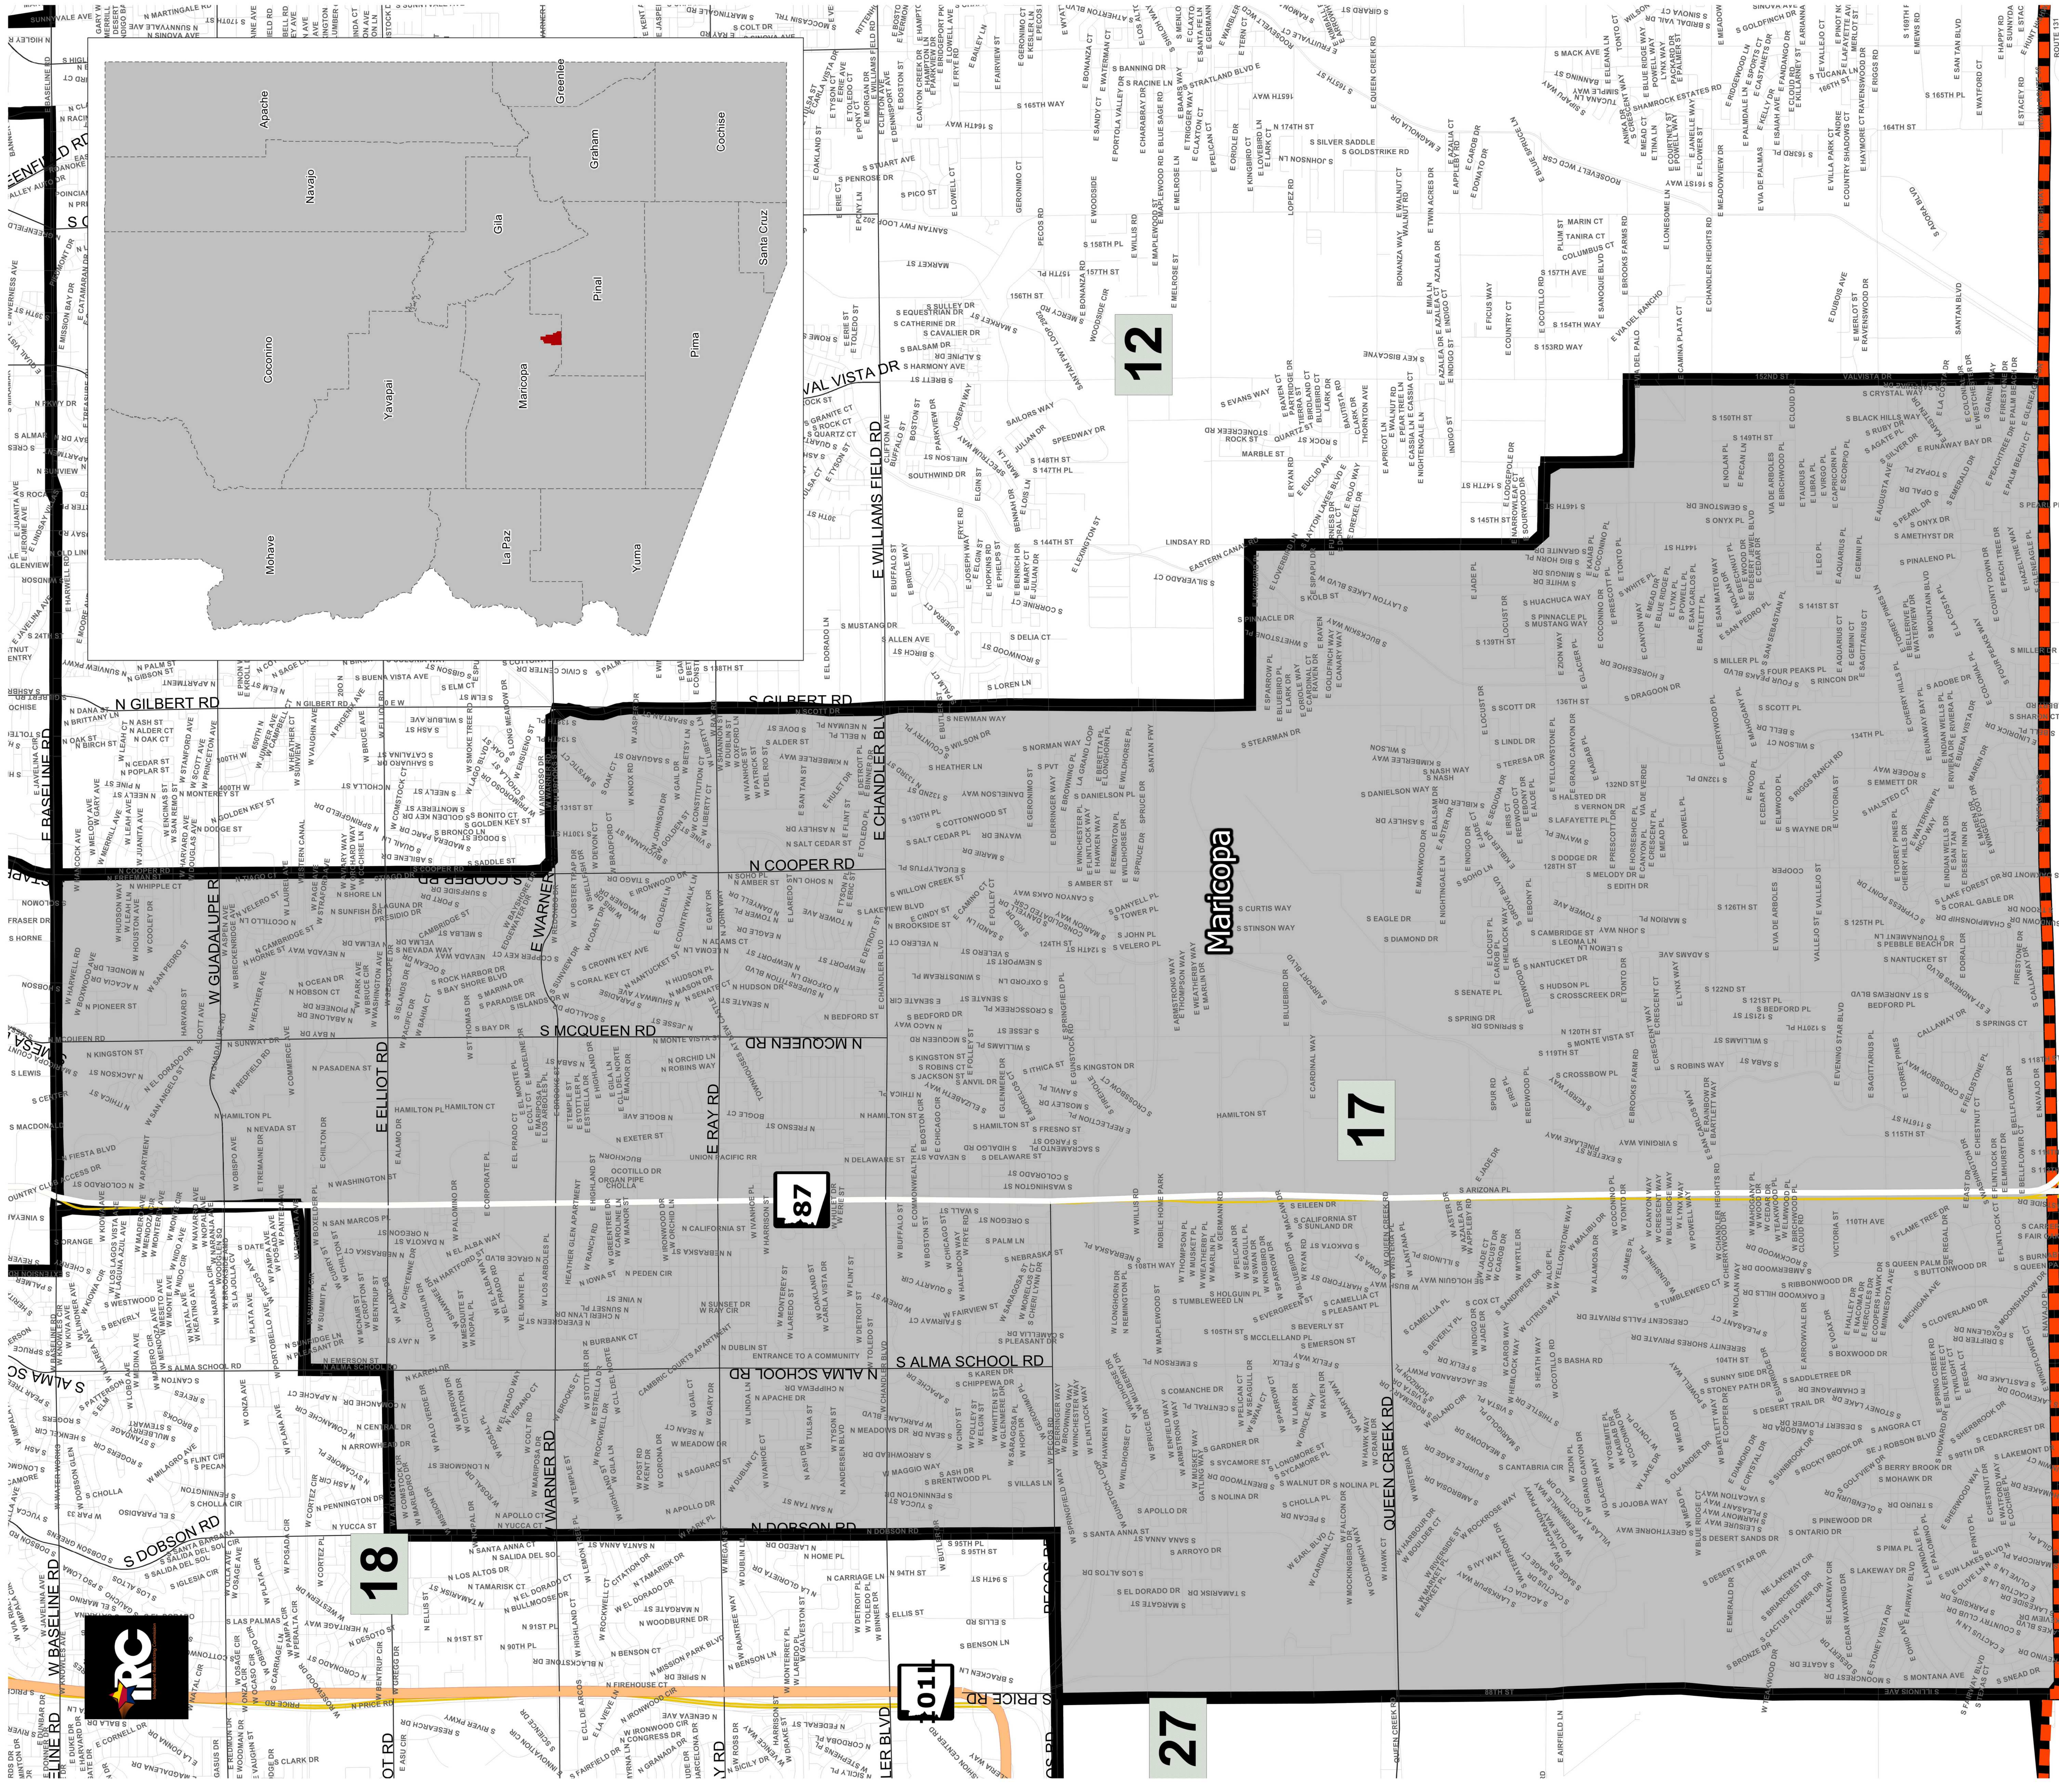

Arizona 17th Legislative District

18

87

12

17

8

587

87

27

101