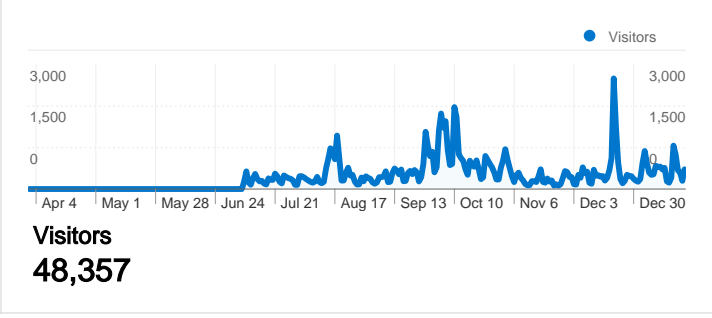

Visitors Overview