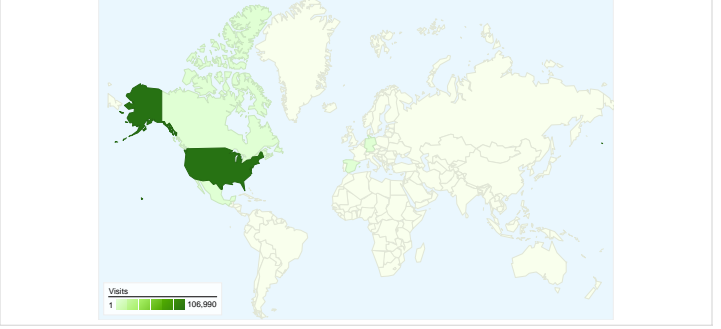

**Site Usage**

**Visitors Overview**

**Map Overlay**

**Traffic Sources Overview**

**Content Overview**

Pages	Pageviews	% Pageviews
/	83,040	27.80%
/Maps/default.asp	39,463	13.21%
/Meeting-Info/default.asp	32,155	10.77%
/Maps/Draft-Maps.asp	26,966	9.03%
/Maps/Tentative-Final-	15,649	5.24%

## 48,357 people visited this site

 **108,203** Visits

 **48,357** Absolute Unique Visitors

 **298,677** Pageviews

 **2.76** Average Pageviews

 **00:03:41** Time on Site

 **34.76%** Bounce Rate

 **44.69%** New Visits

**108,203 visits came from 94 countries/territories**

Site Usage						
Visits	Pages/Visit	Avg. Time on Site	% New Visits	Bounce Rate		
<b>108,203</b> % of Site Total: 100.00%	<b>2.76</b> Site Avg: 2.76 (0.00%)	<b>00:03:41</b> Site Avg: 00:03:41 (0.00%)	<b>44.70%</b> Site Avg: 44.69% (0.04%)	<b>34.76%</b> Site Avg: 34.76% (0.00%)		
Country/Territory	Visits	Pages/Visit	Avg. Time on Site	% New Visits	Bounce Rate	
United States	106,990	2.77	00:03:43	44.33%	34.50%	
Canada	175	2.19	00:02:09	81.14%	47.43%	
Mexico	99	2.24	00:02:00	68.69%	51.52%	
Spain	89	1.38	00:00:42	84.27%	74.16%	
Germany	84	2.24	00:02:23	80.95%	53.57%	
(not set)	79	2.18	00:01:26	55.70%	40.51%	
United Kingdom	68	1.84	00:01:21	91.18%	55.88%	
Brazil	49	1.96	00:02:05	38.78%	40.82%	
France	38	1.82	00:02:33	81.58%	63.16%	

China	<b>38</b>	2.68	00:03:55	26.32%	50.00%
1 - 10 of 94					

Pages on this site were viewed a total of 298,677 times

 298,677 Pageviews

 213,916 Unique Views

 34.76% Bounce Rate