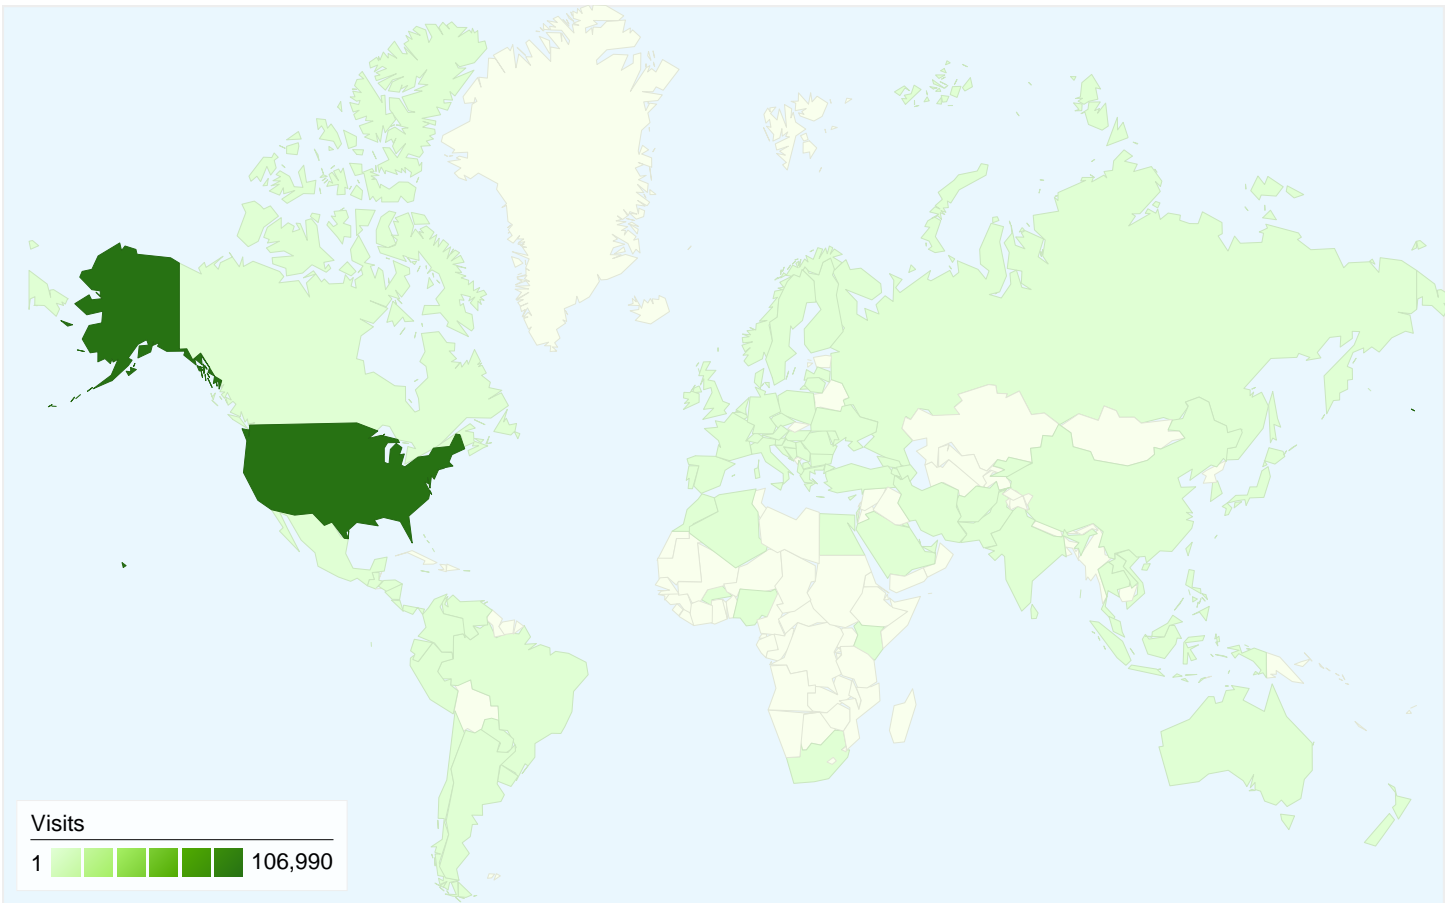

## 48,357 people visited this site

 **108,203** Visits

 **48,357** Absolute Unique Visitors

 **298,677** Pageviews

 **2.76** Average Pageviews

 **00:03:41** Time on Site

 **34.76%** Bounce Rate

 **44.69%** New Visits

## Technical Profile

Browser	Visits	% visits
Internet Explorer	51,157	47.28%
Firefox	22,386	20.69%
Safari	17,325	16.01%
Chrome	13,477	12.46%
Android Browser	2,335	2.16%

All traffic sources sent a total of 108,203 visits

- **Search Engines**  
50,459.00 (46.63%)
- **Referring Sites**  
29,135.00 (26.93%)
- **Direct Traffic**  
28,609.00 (26.44%)

**108,203 visits came from 94 countries/territories**

Site Usage						
Visits	Pages/Visit	Avg. Time on Site	% New Visits	Bounce Rate		
<b>108,203</b> % of Site Total: 100.00%	<b>2.76</b> Site Avg: 2.76 (0.00%)	<b>00:03:41</b> Site Avg: 00:03:41 (0.00%)	<b>44.70%</b> Site Avg: 44.69% (0.04%)	<b>34.76%</b> Site Avg: 34.76% (0.00%)		
Country/Territory	Visits	Pages/Visit	Avg. Time on Site	% New Visits	Bounce Rate	
United States	106,990	2.77	00:03:43	44.33%	34.50%	
Canada	175	2.19	00:02:09	81.14%	47.43%	
Mexico	99	2.24	00:02:00	68.69%	51.52%	
Spain	89	1.38	00:00:42	84.27%	74.16%	
Germany	84	2.24	00:02:23	80.95%	53.57%	
(not set)	79	2.18	00:01:26	55.70%	40.51%	
United Kingdom	68	1.84	00:01:21	91.18%	55.88%	
Brazil	49	1.96	00:02:05	38.78%	40.82%	
France	38	1.82	00:02:33	81.58%	63.16%	