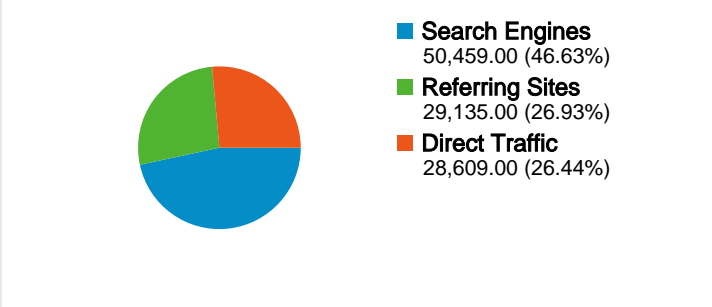

**Site Usage**

**Visitors Overview**

**Map Overlay**

**Traffic Sources Overview**

**Content Overview**

Pages	Pageviews	% Pageviews
/	83,040	27.80%
/Maps/default.asp	39,463	13.21%
/Meeting-Info/default.asp	32,155	10.77%
/Maps/Draft-Maps.asp	26,966	9.03%
/Maps/Tentative-Final-	15,649	5.24%

## 48,357 people visited this site

 **108,203** Visits

 **48,357** Absolute Unique Visitors

 **298,677** Pageviews

 **2.76** Average Pageviews

 **00:03:41** Time on Site

 **34.76%** Bounce Rate

 **44.69%** New Visits

**108,203 visits came from 94 countries/territories**

Site Usage						
Visits	Pages/Visit	Avg. Time on Site	% New Visits	Bounce Rate		
<b>108,203</b> % of Site Total: 100.00%	<b>2.76</b> Site Avg: 2.76 (0.00%)	<b>00:03:41</b> Site Avg: 00:03:41 (0.00%)	<b>44.70%</b> Site Avg: 44.69% (0.04%)	<b>34.76%</b> Site Avg: 34.76% (0.00%)		
Country/Territory	Visits	Pages/Visit	Avg. Time on Site	% New Visits	Bounce Rate	
United States	106,990	2.77	00:03:43	44.33%	34.50%	
Canada	175	2.19	00:02:09	81.14%	47.43%	
Mexico	99	2.24	00:02:00	68.69%	51.52%	
Spain	89	1.38	00:00:42	84.27%	74.16%	
Germany	84	2.24	00:02:23	80.95%	53.57%	
(not set)	79	2.18	00:01:26	55.70%	40.51%	
United Kingdom	68	1.84	00:01:21	91.18%	55.88%	
Brazil	49	1.96	00:02:05	38.78%	40.82%	
France	38	1.82	00:02:33	81.58%	63.16%	

China	<b>38</b>	2.68	00:03:55	26.32%	50.00%
1 - 10 of 94					

Pages on this site were viewed a total of 298,677 times

 298,677 Pageviews

 213,916 Unique Views

 34.76% Bounce Rate