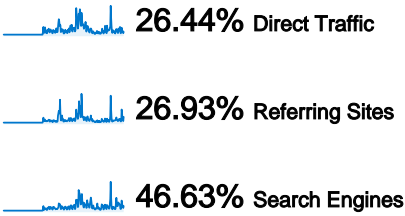

## 48,357 people visited this site

 **108,203** Visits

 **48,357** Absolute Unique Visitors

 **298,677** Pageviews

 **2.76** Average Pageviews

 **00:03:41** Time on Site

 **34.76%** Bounce Rate

 **44.69%** New Visits

## Technical Profile

Browser	Visits	% visits
Internet Explorer	51,157	47.28%
Firefox	22,386	20.69%
Safari	17,325	16.01%
Chrome	13,477	12.46%
Android Browser	2,335	2.16%

All traffic sources sent a total of 108,203 visits

**108,203 visits came from 94 countries/territories**

Site Usage						
Visits	Pages/Visit	Avg. Time on Site	% New Visits	Bounce Rate		
<b>108,203</b> % of Site Total: 100.00%	<b>2.76</b> Site Avg: 2.76 (0.00%)	<b>00:03:41</b> Site Avg: 00:03:41 (0.00%)	<b>44.70%</b> Site Avg: 44.69% (0.04%)	<b>34.76%</b> Site Avg: 34.76% (0.00%)		
Country/Territory	Visits	Pages/Visit	Avg. Time on Site	% New Visits	Bounce Rate	
United States	106,990	2.77	00:03:43	44.33%	34.50%	
Canada	175	2.19	00:02:09	81.14%	47.43%	
Mexico	99	2.24	00:02:00	68.69%	51.52%	
Spain	89	1.38	00:00:42	84.27%	74.16%	
Germany	84	2.24	00:02:23	80.95%	53.57%	
(not set)	79	2.18	00:01:26	55.70%	40.51%	
United Kingdom	68	1.84	00:01:21	91.18%	55.88%	
Brazil	49	1.96	00:02:05	38.78%	40.82%	
France	38	1.82	00:02:33	81.58%	63.16%	