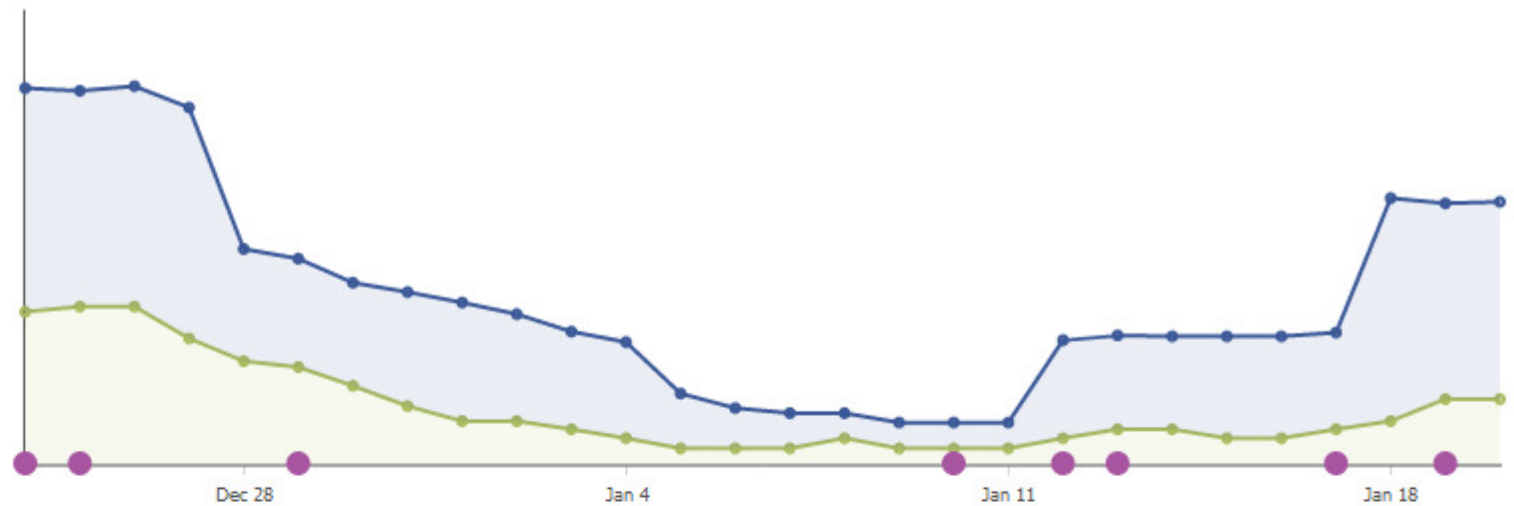

Arizona Independent Redistricting Commission

Insights

Promote Your Page

Government Organization · Phoenix, Arizona · [Edit Info](#)

Data through Friday (All dates and times are in Pacific Time)

[Export Data](#)

Total Likes? **228** ↑ 0.44% Friends of Fans? **91,957** People Talking About This? **7** ↑ 133.33% Weekly Total Reach? **262** ↑ 159.41%

■ Posts?
 ■ People Talking About This?
 ■ Weekly Total Reach?

Page Posts

About [Edit](#)

The commission comes into being every 10 years to redraw congressional and...

More

228

like this

7

talking about this

3