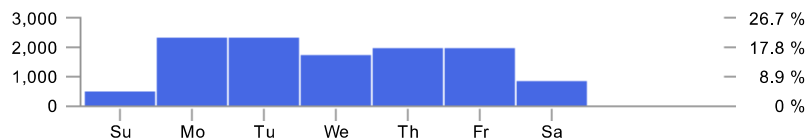

9	10/Jan/2012	333	3.0 %	93	6d 00:50:47	00:26:05	01:33:26	28.00 G
10	07/Oct/2011	327	2.9 %	119	11d 21:11:25	00:52:19	02:23:47	62.23 G
101 other items		6,965	62.0 %	-	170d 23:11:33	-	-	751.44 G
Total		11,227	100 %	-	289d 05:58:17	-	-	1294.88 G

Day of Weeks

Hits

Row 1 - 7 of 7

Day of Week	Hits	Viewers	Duration	Duration per Hit (average)	Duration per Viewer (average)	Data Transfer
1 Tuesday	2,264 20.2 %	480	43d 14:27:21	00:27:43	02:10:48	165.91 G
2 Monday	2,258 20.1 %	494	67d 18:01:31	00:43:12	03:17:29	322.49 G
3 Thursday	1,913 17.0 %	471	65d 14:17:27	00:49:22	03:20:32	312.84 G
4 Friday	1,910 17.0 %	498	55d 09:34:58	00:41:46	02:40:11	255.55 G
5 Wednesday	1,660 14.8 %	555	35d 20:02:17	00:31:05	01:32:58	156.20 G
6 Saturday	797 7.1 %	243	14d 01:34:33	00:25:24	01:23:21	54.50 G
7 Sunday	425 3.8 %	131	7d 00:00:10	00:23:43	01:16:56	27.39 G
Total	11,227 100 %	-	289d 05:58:17	-	-	1294.88 G