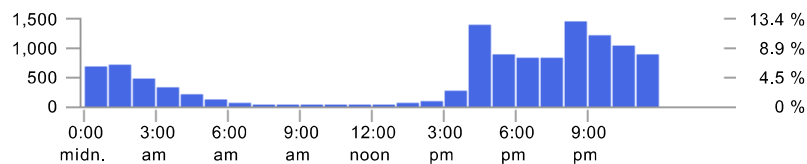

#### Hits

Row 1 - 10 of 111

Date & Time	Hits	Viewers	Duration	Duration per Hit (average)	Duration per Viewer (average)	Data Transfer
1 03/Oct/2011	640 5.7 %	183	23d 13:11:45	00:52:59	03:05:18	125.33 G
2 27/Sep/2011	577 5.1 %	86	8d 17:41:13	00:21:48	02:26:17	9.44 G
3 30/Sep/2011	460 4.1 %	146	17d 06:13:10	00:54:01	02:50:13	90.68 G
4 10/Oct/2011	413 3.7 %	122	4d 16:28:14	00:16:20	00:55:18	3.03 G
5 06/Oct/2011	409 3.6 %	129	14d 10:49:32	00:50:52	02:41:18	69.75 G
6 26/Sep/2011	382 3.4 %	69	6d 09:14:17	00:24:04	02:13:15	27.35 G
7 29/Sep/2011	378 3.4 %	104	15d 06:49:06	00:58:13	03:31:37	76.77 G
8 20/Dec/2011	343 3.1 %	95	10d 00:17:15	00:42:01	02:31:45	50.84 G

#### Hits

Row 1 - 7 of 7

Day of Week	Hits	Viewers	Duration	Duration per Hit (average)	Duration per Viewer (average)	Data Transfer
1 Tuesday	2,264 20.2 %	480	43d 14:27:21	00:27:43	02:10:48	165.91 G
2 Monday	2,258 20.1 %	494	67d 18:01:31	00:43:12	03:17:29	322.49 G
3 Thursday	1,913 17.0 %	471	65d 14:17:27	00:49:22	03:20:32	312.84 G
4 Friday	1,910 17.0 %	498	55d 09:34:58	00:41:46	02:40:11	255.55 G
5 Wednesday	1,660 14.8 %	555	35d 20:02:17	00:31:05	01:32:58	156.20 G
6 Saturday	797 7.1 %	243	14d 01:34:33	00:25:24	01:23:21	54.50 G
7 Sunday	425 3.8 %	131	7d 00:00:10	00:23:43	01:16:56	27.39 G
<b>Total</b>	<b>11,227 100 %</b>	<b>-</b>	<b>289d 05:58:17</b>	<b>-</b>	<b>-</b>	<b>1294.88 G</b>

#### Hits

Row 1 - 24 of 24

Hour of Day	Hits	Viewers	Duration	Duration per Hit (average)	Duration per Viewer (average)	Data Transfer
1 8:00 PM - 9:00 PM	1,439 12.8 %	408	43d 17:19:11	00:43:45	02:34:18	211.04 G
2 4:00 PM - 5:00 PM	1,366 12.2 %	318	47d 21:25:40	00:50:29	03:36:52	218.79 G
3 9:00 PM - 10:00 PM	1,189 10.6 %	395	35d 04:35:01	00:42:37	02:08:17	174.38 G
4 10:00 PM - 11:00 PM	1,013 9.0 %	358	23d 14:01:35	00:33:31	01:34:51	104.17 G
5 11:00 PM - midnight	880 7.8 %	334	21d 13:53:31	00:35:18	01:33:02	99.32 G
6 5:00 PM - 6:00	863 7.7 %	338	32d 21:33:57	00:54:53	02:20:09	151.53 G