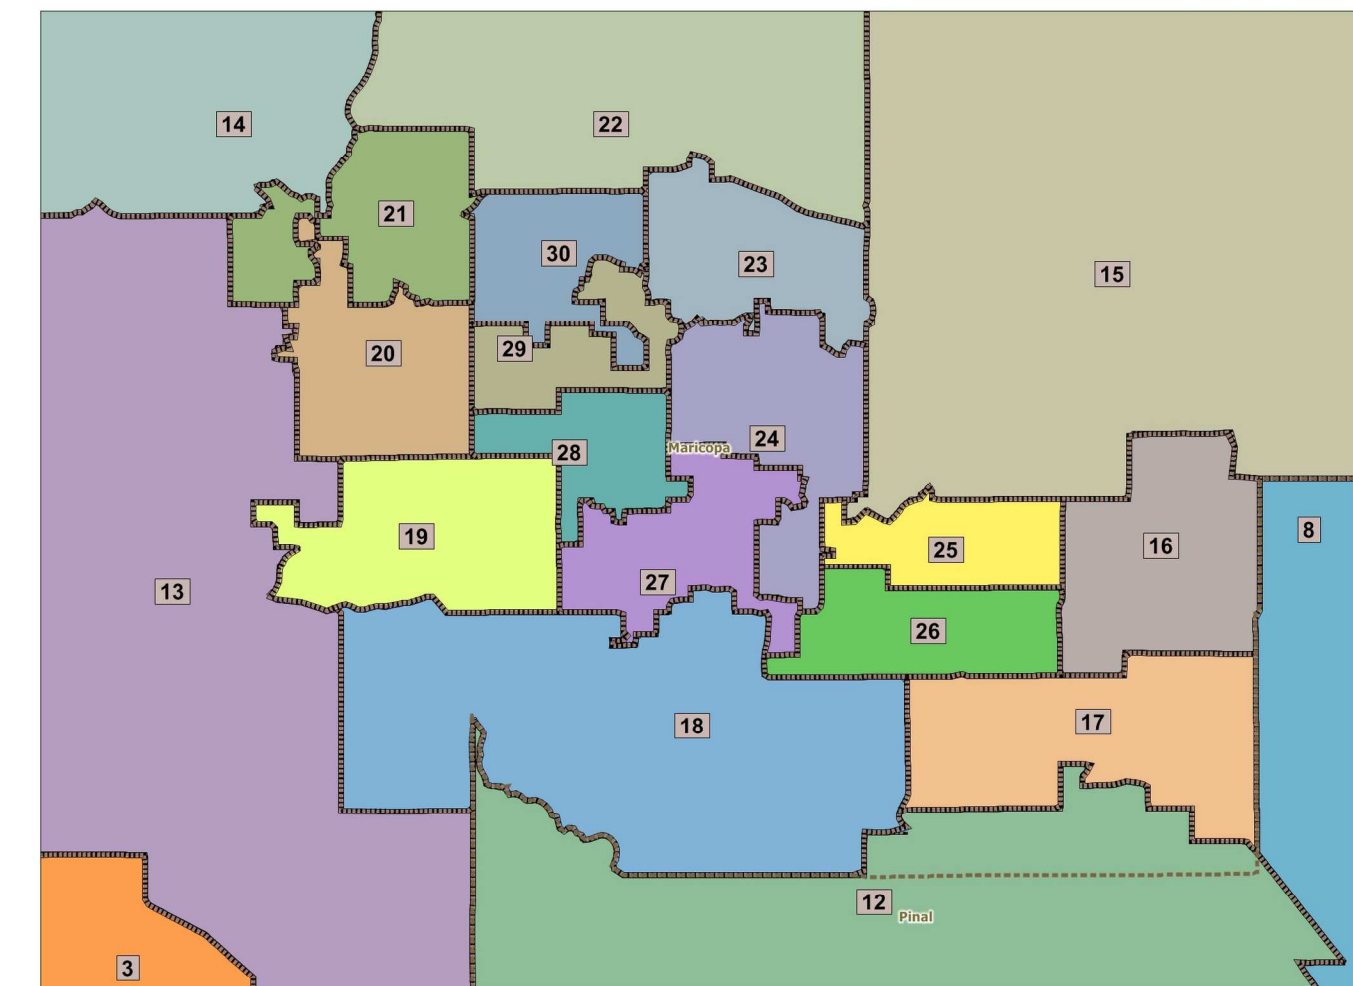

# Legislative Grid Map "What If" Scenario: Nine Majority Minority Districts Version One

Maricopa

Pima