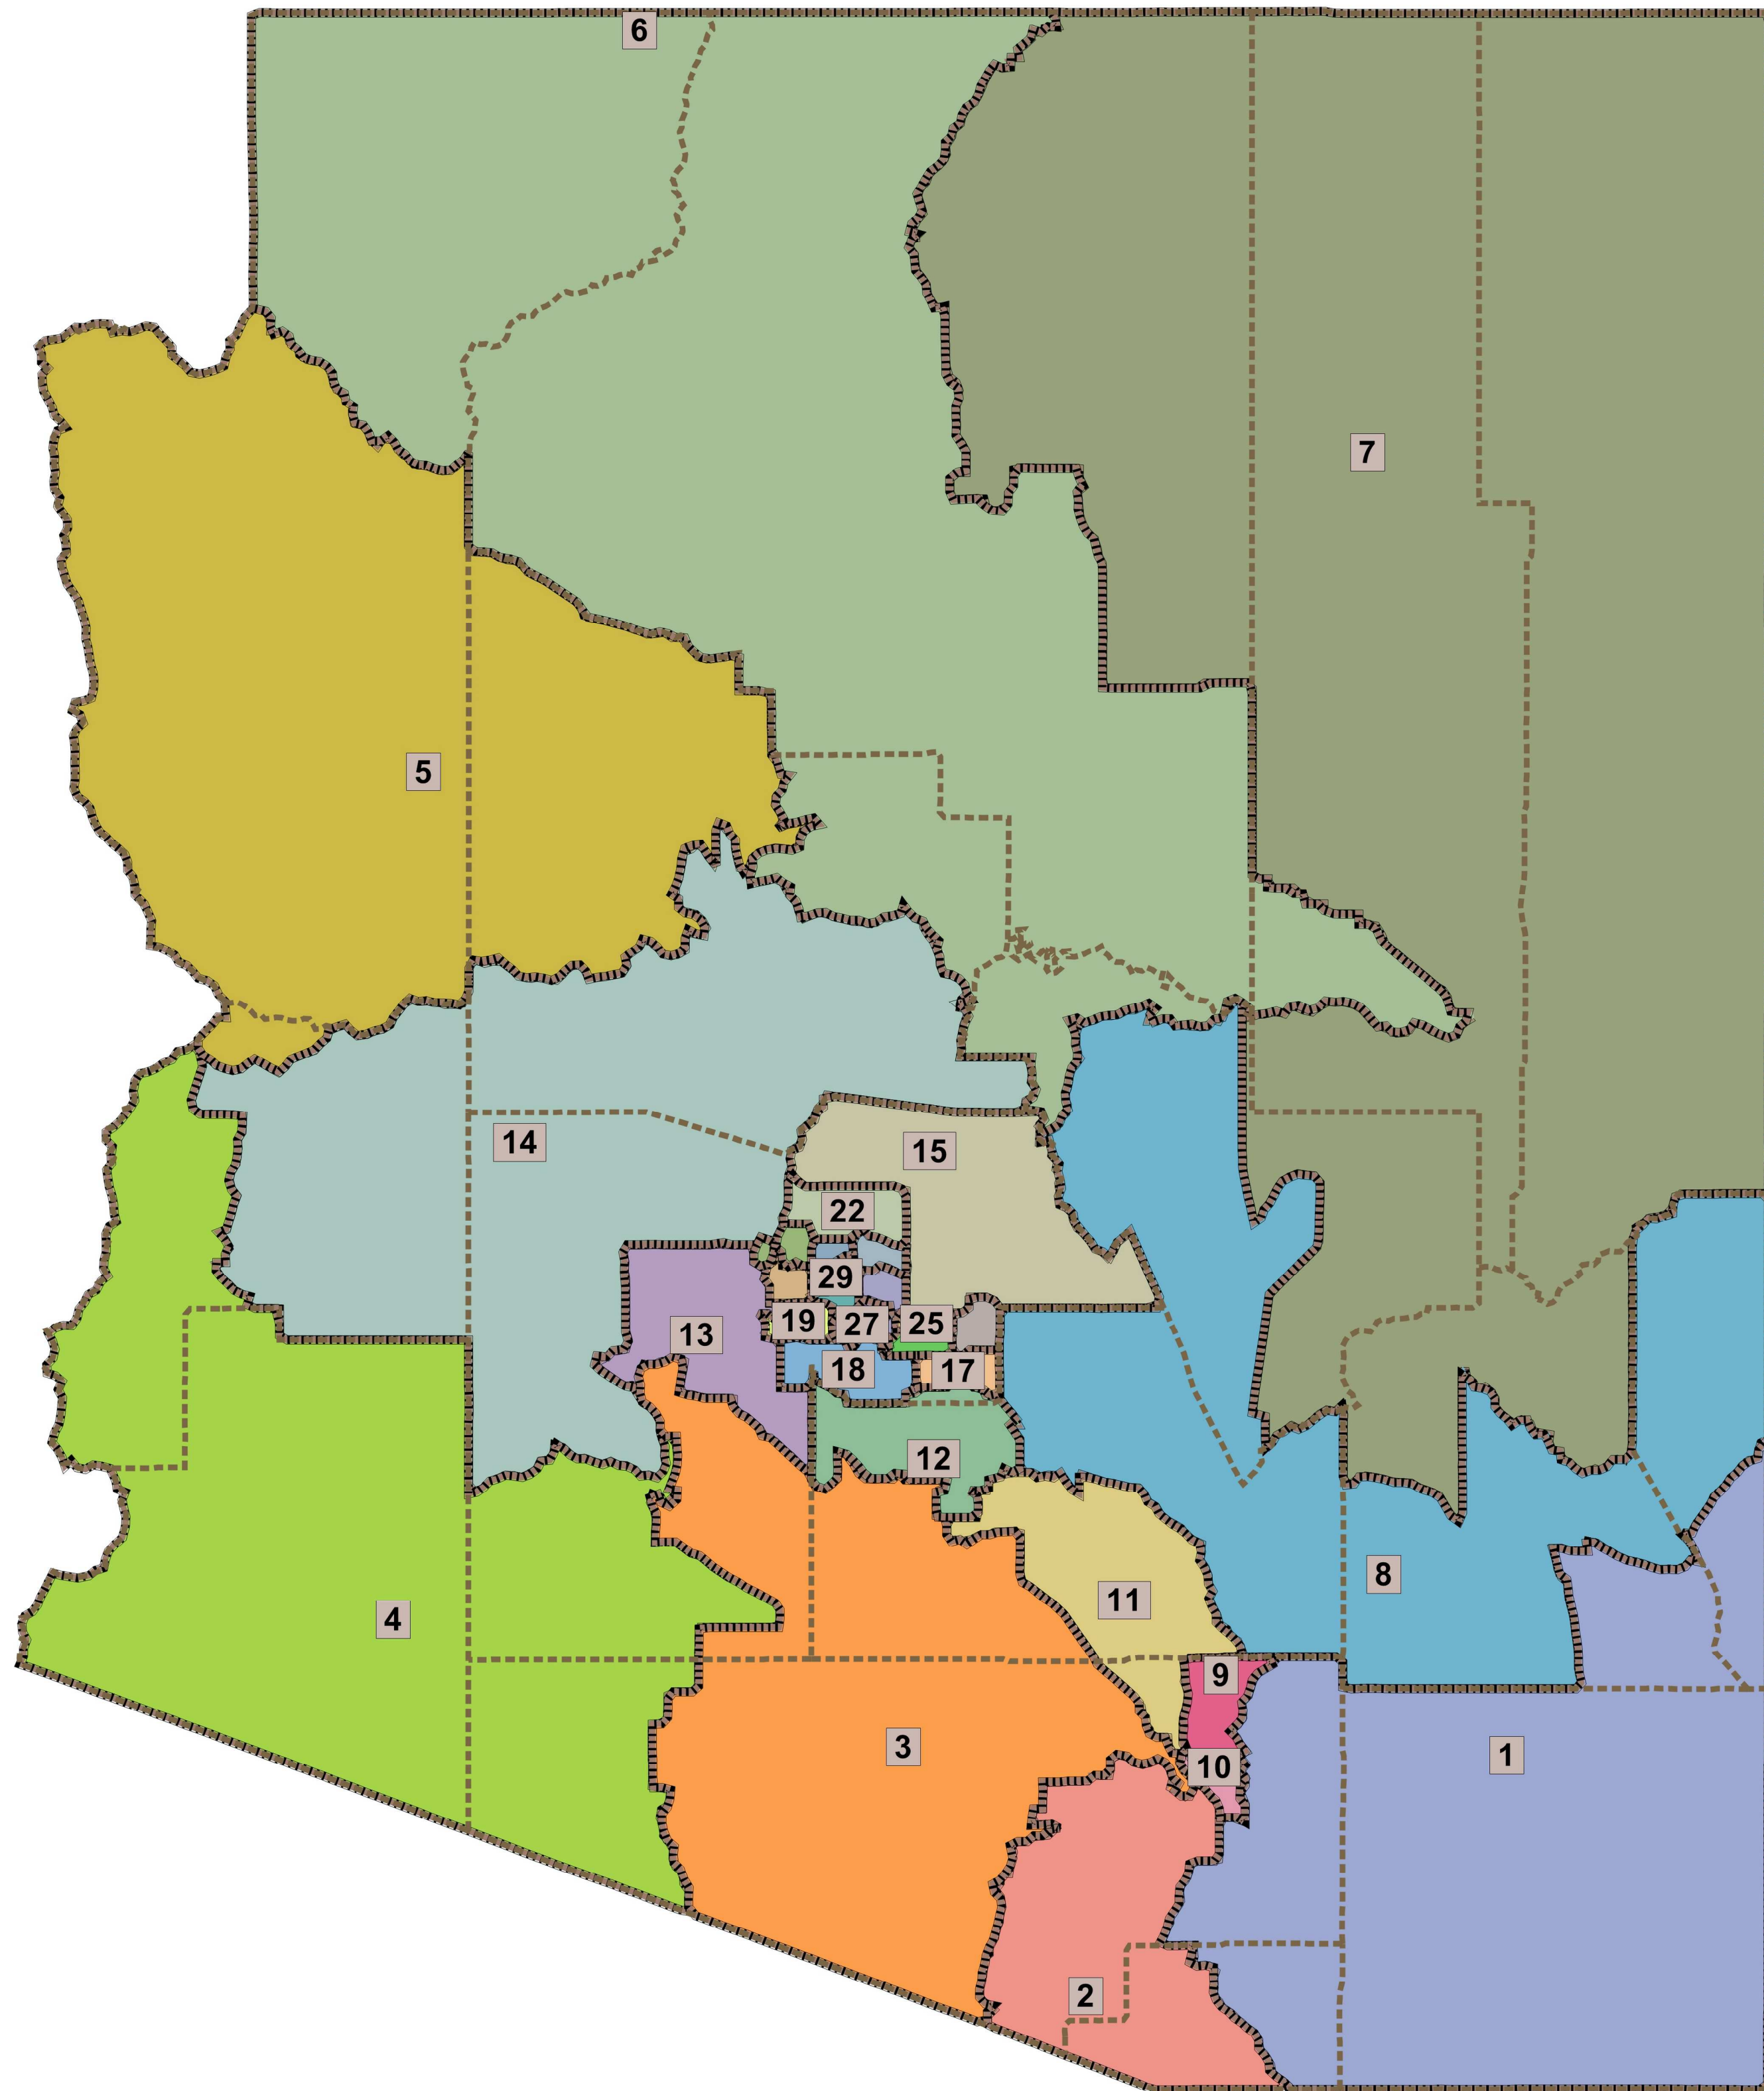

# Legislative Grid Map "What If" Scenario: Nine Majority Minority Districts Version One

Maricopa

Pima