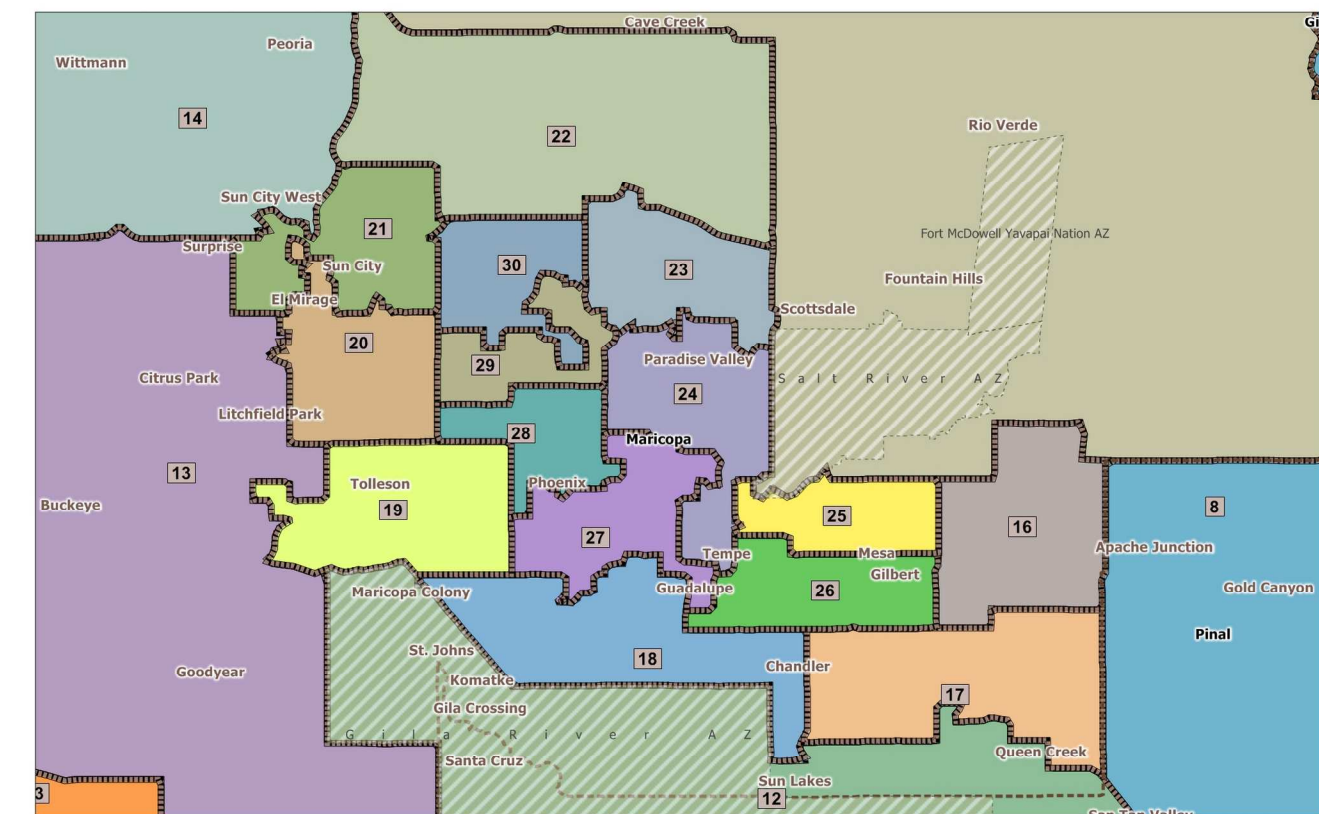

# Legislative Grid Map "What If" Scenario: Nine Minority Districts Option One Version 4

## Maricopa

## Pima