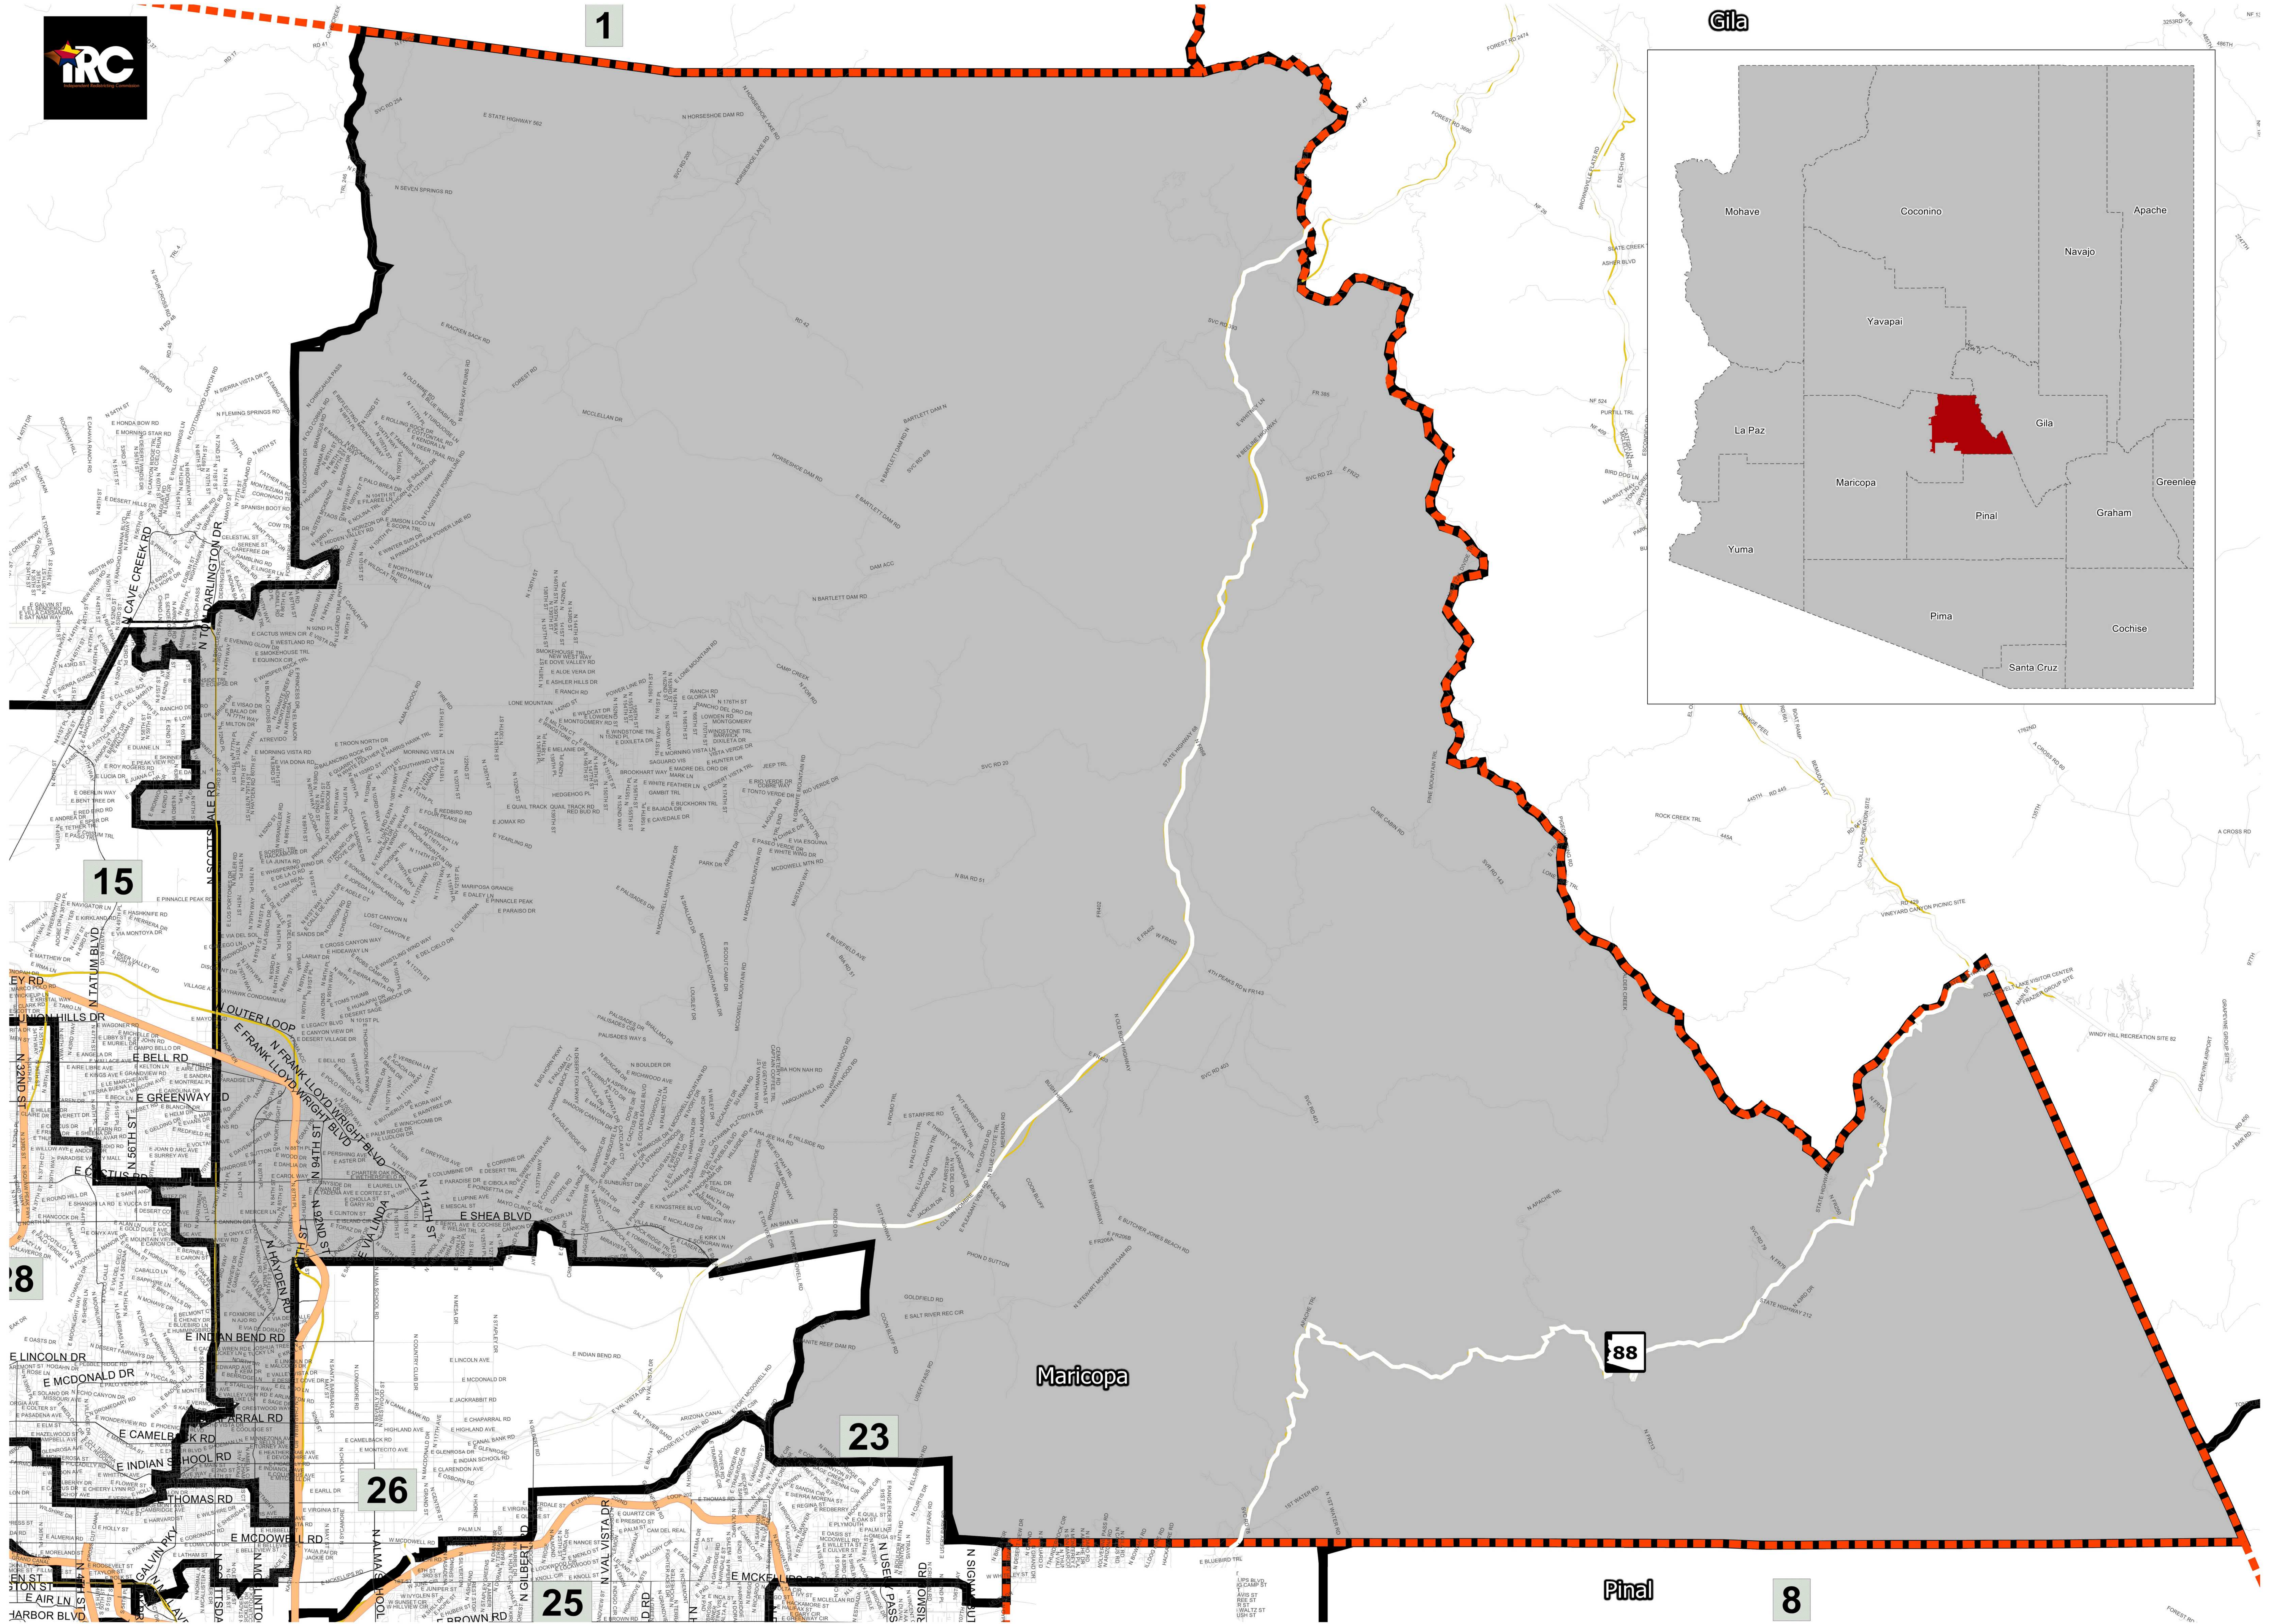

Arizona 23rd Legislative District

Gila

Maricopa

88

23

26

25

8

Pinal