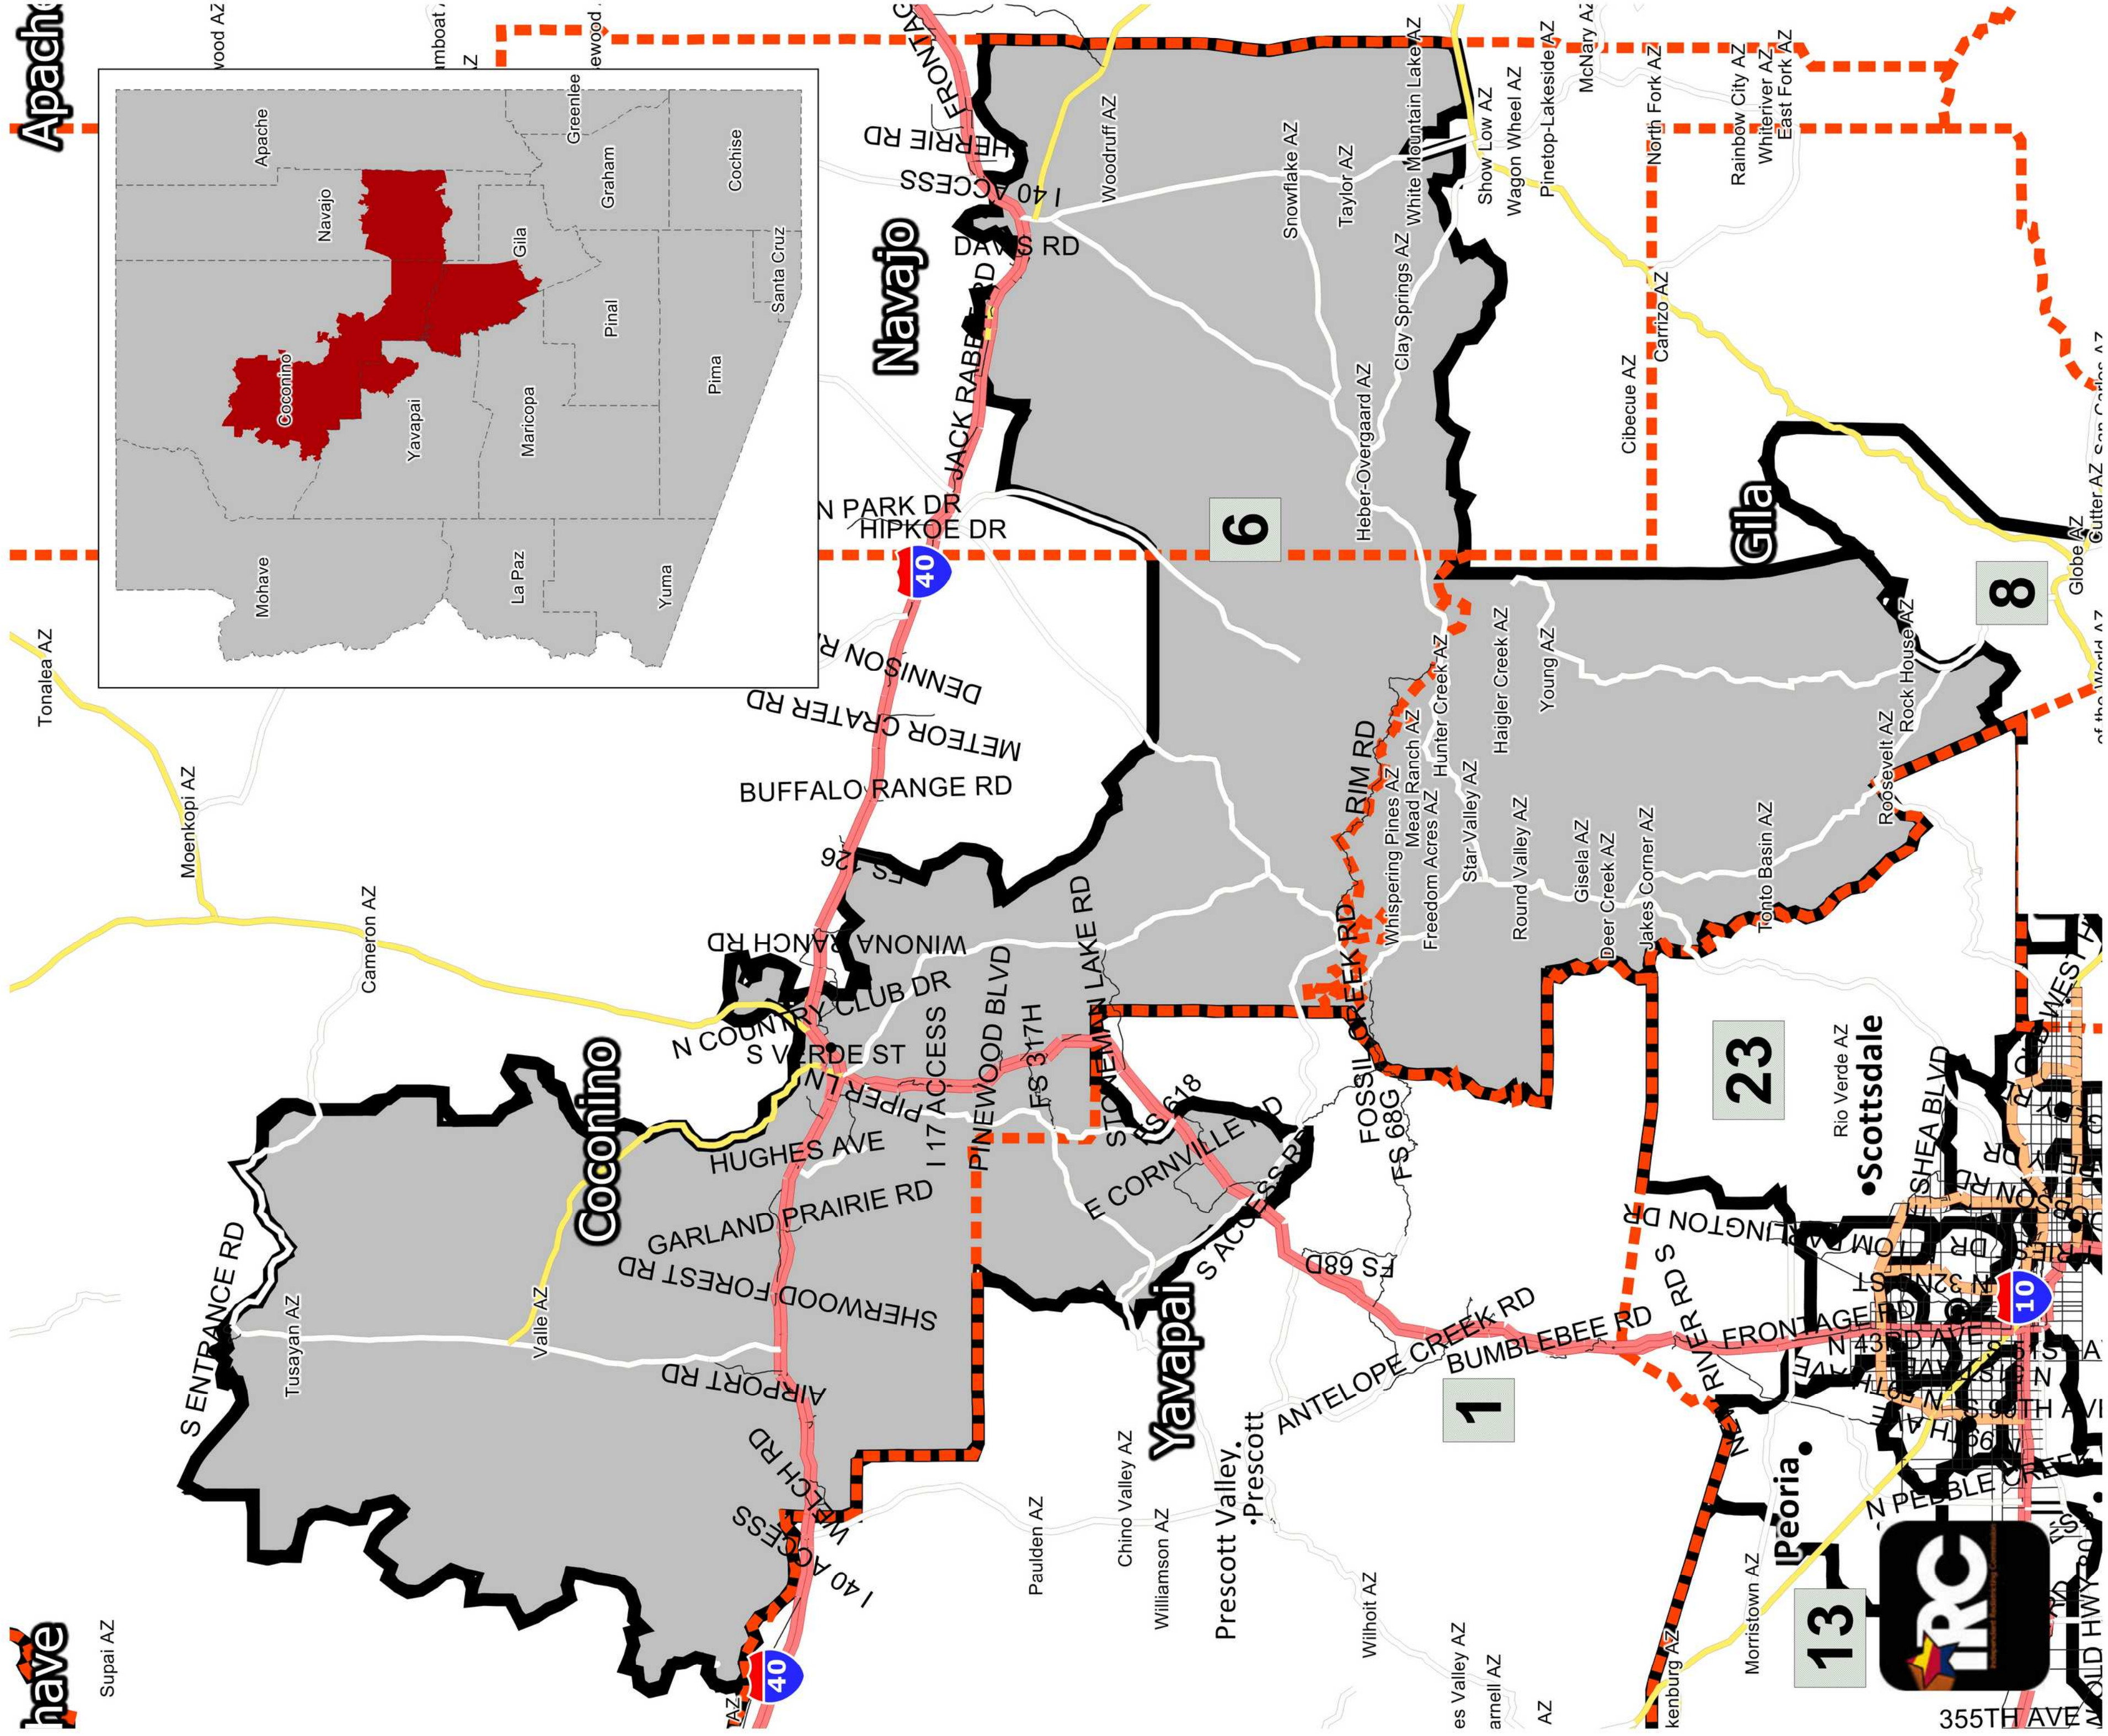

Arizona 6th Legislative District

Supai AZ

355TH AVE