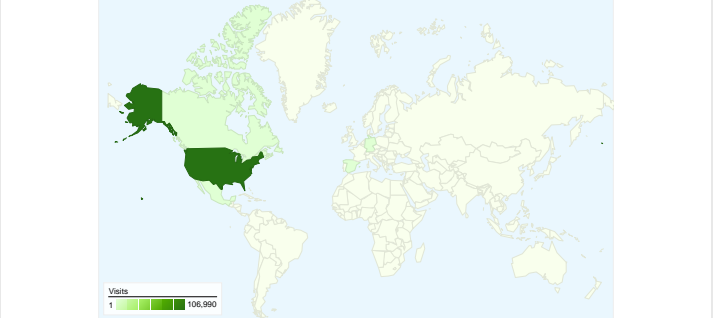

Site Usage

Visitors Overview

Map Overlay

Traffic Sources Overview

Content Overview

Pages	Pageviews	% Pageviews
/	83,040	27.80%
/Maps/default.asp	39,463	13.21%
/Meeting-Info/default.asp	32,155	10.77%
/Maps/Draft-Maps.asp	26,966	9.03%
/Maps/Tentative-Final-	15,649	5.24%

48,357 people visited this site

108,203 Visits

48,357 Absolute Unique Visitors

298,677 Pageviews

2.76 Average Pageviews

00:03:41 Time on Site

34.76% Bounce Rate

44.69% New Visits

108,203 visits came from 94 countries/territories

Site Usage						
Visits	Pages/Visit	Avg. Time on Site	% New Visits	Bounce Rate		
108,203 % of Site Total: 100.00%	2.76 Site Avg: 2.76 (0.00%)	00:03:41 Site Avg: 00:03:41 (0.00%)	44.70% Site Avg: 44.69% (0.04%)	34.76% Site Avg: 34.76% (0.00%)		
Country/Territory	Visits	Pages/Visit	Avg. Time on Site	% New Visits	Bounce Rate	
United States	106,990	2.77	00:03:43	44.33%	34.50%	
Canada	175	2.19	00:02:09	81.14%	47.43%	
Mexico	99	2.24	00:02:00	68.69%	51.52%	
Spain	89	1.38	00:00:42	84.27%	74.16%	
Germany	84	2.24	00:02:23	80.95%	53.57%	
(not set)	79	2.18	00:01:26	55.70%	40.51%	
United Kingdom	68	1.84	00:01:21	91.18%	55.88%	
Brazil	49	1.96	00:02:05	38.78%	40.82%	
France	38	1.82	00:02:33	81.58%	63.16%	

China	38	2.68	00:03:55	26.32%	50.00%
					1 - 10 of 94

Pages on this site were viewed a total of 298,677 times

 298,677 Pageviews

 213,916 Unique Views

 34.76% Bounce Rate

Top Content

Pages	Pageviews	% Pageviews
/	83,040	27.80%
/Maps/default.asp	39,463	13.21%
/Meeting-Info/default.asp	32,155	10.77%
/Maps/Draft-Maps.asp	26,966	9.03%
/Maps/Tentative-Final-Maps/default.asp	15,649	5.24%