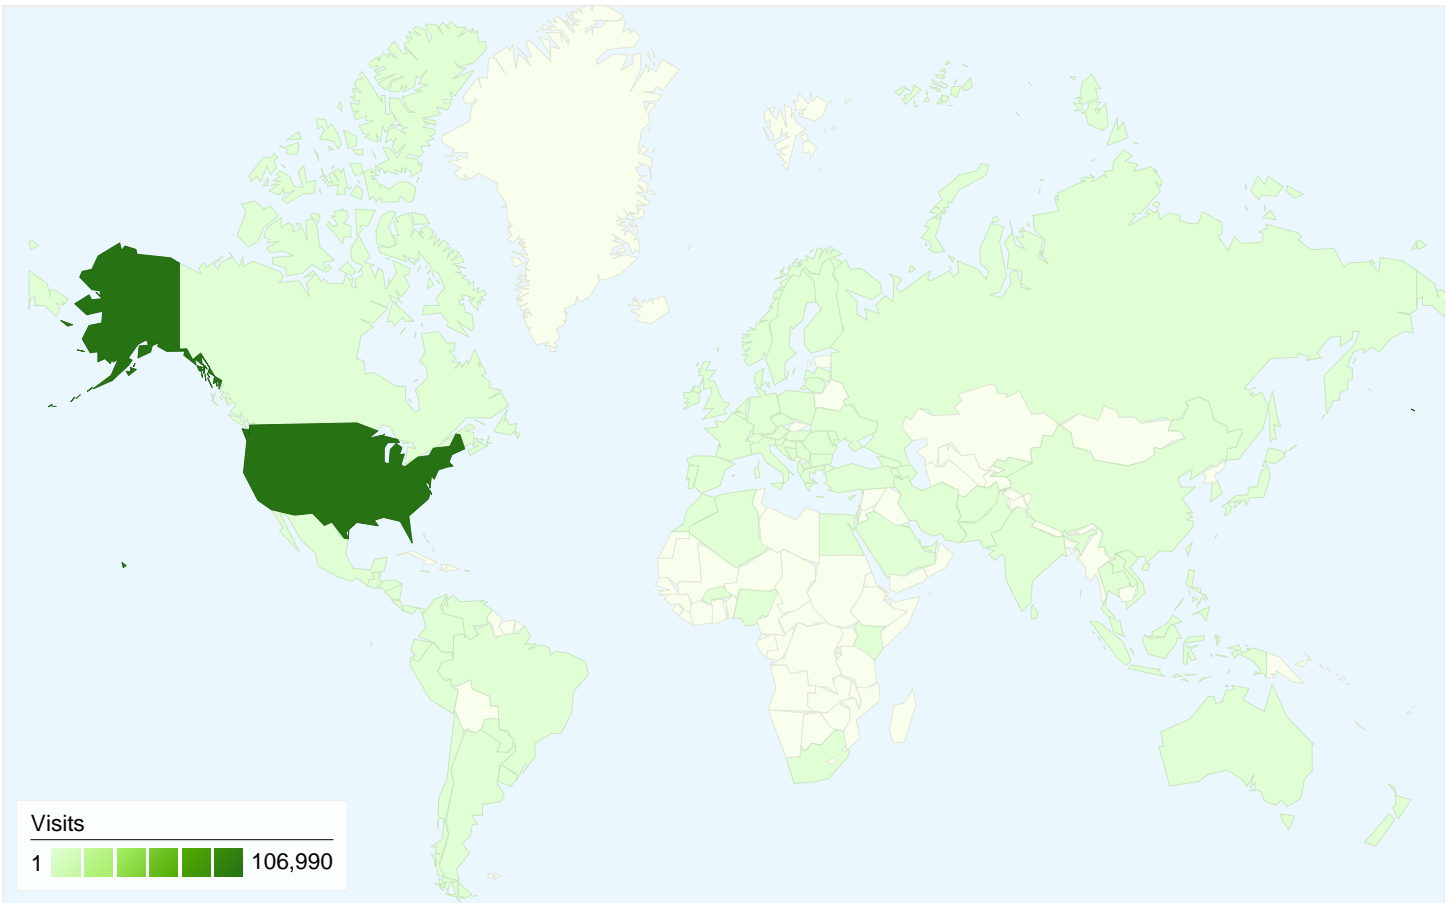

48,357 people visited this site

108,203 Visits

48,357 Absolute Unique Visitors

298,677 Pageviews

2.76 Average Pageviews

00:03:41 Time on Site

34.76% Bounce Rate

44.69% New Visits

Technical Profile

Browser	Visits	% visits
Internet Explorer	51,157	47.28%
Firefox	22,386	20.69%
Safari	17,325	16.01%
Chrome	13,477	12.46%
Android Browser	2,335	2.16%

All traffic sources sent a total of 108,203 visits

- **Search Engines**
50,459.00 (46.63%)
- **Referring Sites**
29,135.00 (26.93%)
- **Direct Traffic**
28,609.00 (26.44%)

Top Traffic Sources

Sources	Visits	% visits	Keywords	Visits	% visits
google (organic)	41,930	38.75%	arizona independent	8,584	17.01%
(direct) ((none))	28,609	26.44%	arizona redistricting	5,137	10.18%
bing (organic)	4,873	4.50%	(not provided)	4,845	9.60%
azcentral.com (referral)	3,240	2.99%	arizona redistricting	3,661	7.26%
facebook.com (referral)	3,029	2.80%	azredistricting.org	2,445	4.85%

108,203 visits came from 94 countries/territories

Site Usage						
Visits	Pages/Visit	Avg. Time on Site	% New Visits	Bounce Rate		
108,203 % of Site Total: 100.00%	2.76 Site Avg: 2.76 (0.00%)	00:03:41 Site Avg: 00:03:41 (0.00%)	44.70% Site Avg: 44.69% (0.04%)	34.76% Site Avg: 34.76% (0.00%)		
Country/Territory	Visits	Pages/Visit	Avg. Time on Site	% New Visits	Bounce Rate	
United States	106,990	2.77	00:03:43	44.33%	34.50%	
Canada	175	2.19	00:02:09	81.14%	47.43%	
Mexico	99	2.24	00:02:00	68.69%	51.52%	
Spain	89	1.38	00:00:42	84.27%	74.16%	
Germany	84	2.24	00:02:23	80.95%	53.57%	
(not set)	79	2.18	00:01:26	55.70%	40.51%	
United Kingdom	68	1.84	00:01:21	91.18%	55.88%	
Brazil	49	1.96	00:02:05	38.78%	40.82%	
France	38	1.82	00:02:33	81.58%	63.16%	