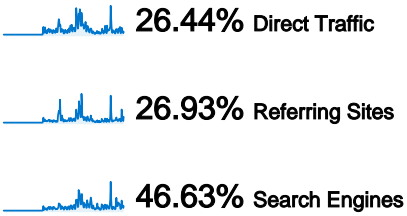

48,357 people visited this site

108,203 Visits

48,357 Absolute Unique Visitors

298,677 Pageviews

2.76 Average Pageviews

00:03:41 Time on Site

34.76% Bounce Rate

44.69% New Visits

Technical Profile

Browser	Visits	% visits
Internet Explorer	51,157	47.28%
Firefox	22,386	20.69%
Safari	17,325	16.01%
Chrome	13,477	12.46%
Android Browser	2,335	2.16%

All traffic sources sent a total of 108,203 visits

108,203 visits came from 94 countries/territories

Site Usage						
Visits	Pages/Visit	Avg. Time on Site	% New Visits	Bounce Rate		
108,203 % of Site Total: 100.00%	2.76 Site Avg: 2.76 (0.00%)	00:03:41 Site Avg: 00:03:41 (0.00%)	44.70% Site Avg: 44.69% (0.04%)	34.76% Site Avg: 34.76% (0.00%)		
Country/Territory	Visits	Pages/Visit	Avg. Time on Site	% New Visits	Bounce Rate	
United States	106,990	2.77	00:03:43	44.33%	34.50%	
Canada	175	2.19	00:02:09	81.14%	47.43%	
Mexico	99	2.24	00:02:00	68.69%	51.52%	
Spain	89	1.38	00:00:42	84.27%	74.16%	
Germany	84	2.24	00:02:23	80.95%	53.57%	
(not set)	79	2.18	00:01:26	55.70%	40.51%	
United Kingdom	68	1.84	00:01:21	91.18%	55.88%	
Brazil	49	1.96	00:02:05	38.78%	40.82%	
France	38	1.82	00:02:33	81.58%	63.16%	