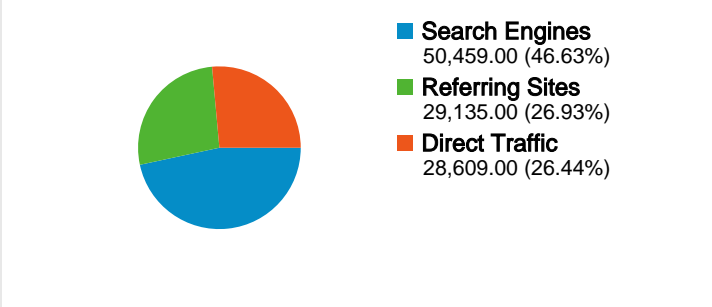

Site Usage

Visitors Overview

Map Overlay

Traffic Sources Overview

Content Overview

Pages	Pageviews	% Pageviews
/	83,040	27.80%
/Maps/default.asp	39,463	13.21%
/Meeting-Info/default.asp	32,155	10.77%
/Maps/Draft-Maps.asp	26,966	9.03%
/Maps/Tentative-Final-	15,649	5.24%

48,357 people visited this site

108,203 Visits

48,357 Absolute Unique Visitors

298,677 Pageviews

2.76 Average Pageviews

00:03:41 Time on Site

34.76% Bounce Rate

44.69% New Visits

108,203 visits came from 94 countries/territories

Site Usage						
Visits	Pages/Visit	Avg. Time on Site	% New Visits	Bounce Rate		
108,203 % of Site Total: 100.00%	2.76 Site Avg: 2.76 (0.00%)	00:03:41 Site Avg: 00:03:41 (0.00%)	44.70% Site Avg: 44.69% (0.04%)	34.76% Site Avg: 34.76% (0.00%)		
Country/Territory	Visits	Pages/Visit	Avg. Time on Site	% New Visits	Bounce Rate	
United States	106,990	2.77	00:03:43	44.33%	34.50%	
Canada	175	2.19	00:02:09	81.14%	47.43%	
Mexico	99	2.24	00:02:00	68.69%	51.52%	
Spain	89	1.38	00:00:42	84.27%	74.16%	
Germany	84	2.24	00:02:23	80.95%	53.57%	
(not set)	79	2.18	00:01:26	55.70%	40.51%	
United Kingdom	68	1.84	00:01:21	91.18%	55.88%	
Brazil	49	1.96	00:02:05	38.78%	40.82%	
France	38	1.82	00:02:33	81.58%	63.16%	

China	38	2.68	00:03:55	26.32%	50.00%
					1 - 10 of 94

Pages on this site were viewed a total of 298,677 times

 298,677 Pageviews

 213,916 Unique Views

 34.76% Bounce Rate

Top Content

Pages	Pageviews	% Pageviews
/	83,040	27.80%
/Maps/default.asp	39,463	13.21%
/Meeting-Info/default.asp	32,155	10.77%
/Maps/Draft-Maps.asp	26,966	9.03%
/Maps/Tentative-Final-Maps/default.asp	15,649	5.24%