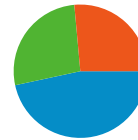

All traffic sources sent a total of 108,203 visits

- **Search Engines**  
50,459.00 (46.63%)
- **Referring Sites**  
29,135.00 (26.93%)
- **Direct Traffic**  
28,609.00 (26.44%)

## Top Traffic Sources

Sources	Visits	% visits	Keywords	Visits	% visits
google (organic)	41,930	38.75%	arizona independent	8,584	17.01%
(direct) ((none))	28,609	26.44%	arizona redistricting	5,137	10.18%
bing (organic)	4,873	4.50%	(not provided)	4,845	9.60%
azcentral.com (referral)	3,240	2.99%	arizona redistricting	3,661	7.26%
facebook.com (referral)	3,029	2.80%	azredistricting.org	2,445	4.85%