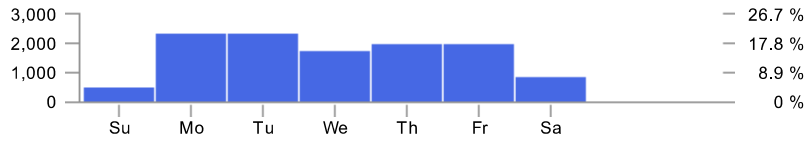

9	10/Jan/2012	333	3.0 %	93	6d 00:50:47	00:26:05	01:33:26	28.00 G
10	07/Oct/2011	327	2.9 %	119	11d 21:11:25	00:52:19	02:23:47	62.23 G
101 other items		6,965	62.0 %	-	170d 23:11:33	-	-	751.44 G
Total		11,227	100 %	-	289d 05:58:17	-	-	1294.88 G

Day of Weeks

Hits

Row 1 - 7 of 7

Day of Week	Hits	Viewers	Duration	Duration per Hit (average)	Duration per Viewer (average)	Data Transfer
1 Tuesday	2,264 20.2 %	480	43d 14:27:21	00:27:43	02:10:48	165.91 G
2 Monday	2,258 20.1 %	494	67d 18:01:31	00:43:12	03:17:29	322.49 G
3 Thursday	1,913 17.0 %	471	65d 14:17:27	00:49:22	03:20:32	312.84 G
4 Friday	1,910 17.0 %	498	55d 09:34:58	00:41:46	02:40:11	255.55 G
5 Wednesday	1,660 14.8 %	555	35d 20:02:17	00:31:05	01:32:58	156.20 G
6 Saturday	797 7.1 %	243	14d 01:34:33	00:25:24	01:23:21	54.50 G
7 Sunday	425 3.8 %	131	7d 00:00:10	00:23:43	01:16:56	27.39 G
Total	11,227 100 %	-	289d 05:58:17	-	-	1294.88 G