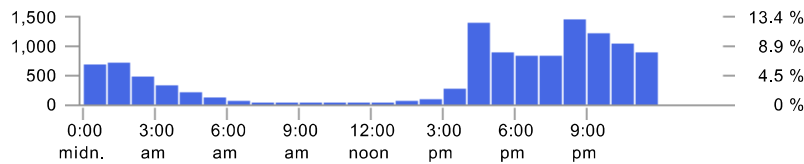

#### Hits

Row 1 - 10 of 111

Date & Time	Hits	Viewers	Duration	Duration per Hit (average)	Duration per Viewer (average)	Data Transfer
1 03/Oct/2011	640 5.7 %	183	23d 13:11:45	00:52:59	03:05:18	125.33 G
2 27/Sep/2011	577 5.1 %	86	8d 17:41:13	00:21:48	02:26:17	9.44 G
3 30/Sep/2011	460 4.1 %	146	17d 06:13:10	00:54:01	02:50:13	90.68 G
4 10/Oct/2011	413 3.7 %	122	4d 16:28:14	00:16:20	00:55:18	3.03 G
5 06/Oct/2011	409 3.6 %	129	14d 10:49:32	00:50:52	02:41:18	69.75 G
6 26/Sep/2011	382 3.4 %	69	6d 09:14:17	00:24:04	02:13:15	27.35 G
7 29/Sep/2011	378 3.4 %	104	15d 06:49:06	00:58:13	03:31:37	76.77 G
8 20/Dec/2011	343 3.1 %	95	10d 00:17:15	00:42:01	02:31:45	50.84 G

#### Hits

Row 1 - 7 of 7

Day of Week	Hits	Viewers	Duration	Duration per Hit (average)	Duration per Viewer (average)	Data Transfer
1 Tuesday	2,264 20.2 %	480	43d 14:27:21	00:27:43	02:10:48	165.91 G
2 Monday	2,258 20.1 %	494	67d 18:01:31	00:43:12	03:17:29	322.49 G
3 Thursday	1,913 17.0 %	471	65d 14:17:27	00:49:22	03:20:32	312.84 G
4 Friday	1,910 17.0 %	498	55d 09:34:58	00:41:46	02:40:11	255.55 G
5 Wednesday	1,660 14.8 %	555	35d 20:02:17	00:31:05	01:32:58	156.20 G
6 Saturday	797 7.1 %	243	14d 01:34:33	00:25:24	01:23:21	54.50 G
7 Sunday	425 3.8 %	131	7d 00:00:10	00:23:43	01:16:56	27.39 G
<b>Total</b>	<b>11,227 100 %</b>	<b>-</b>	<b>289d 05:58:17</b>	<b>-</b>	<b>-</b>	<b>1294.88 G</b>

#### Hits

Row 1 - 24 of 24

Hour of Day	Hits	Viewers	Duration	Duration per Hit (average)	Duration per Viewer (average)	Data Transfer
1 8:00 PM - 9:00 PM	1,439 12.8 %	408	43d 17:19:11	00:43:45	02:34:18	211.04 G
2 4:00 PM - 5:00 PM	1,366 12.2 %	318	47d 21:25:40	00:50:29	03:36:52	218.79 G
3 9:00 PM - 10:00 PM	1,189 10.6 %	395	35d 04:35:01	00:42:37	02:08:17	174.38 G
4 10:00 PM - 11:00 PM	1,013 9.0 %	358	23d 14:01:35	00:33:31	01:34:51	104.17 G
5 11:00 PM - midnight	880 7.8 %	334	21d 13:53:31	00:35:18	01:33:02	99.32 G
6 5:00 PM - 6:00 PM	863 7.7 %	338	32d 21:33:57	00:54:53	02:20:09	151.53 G