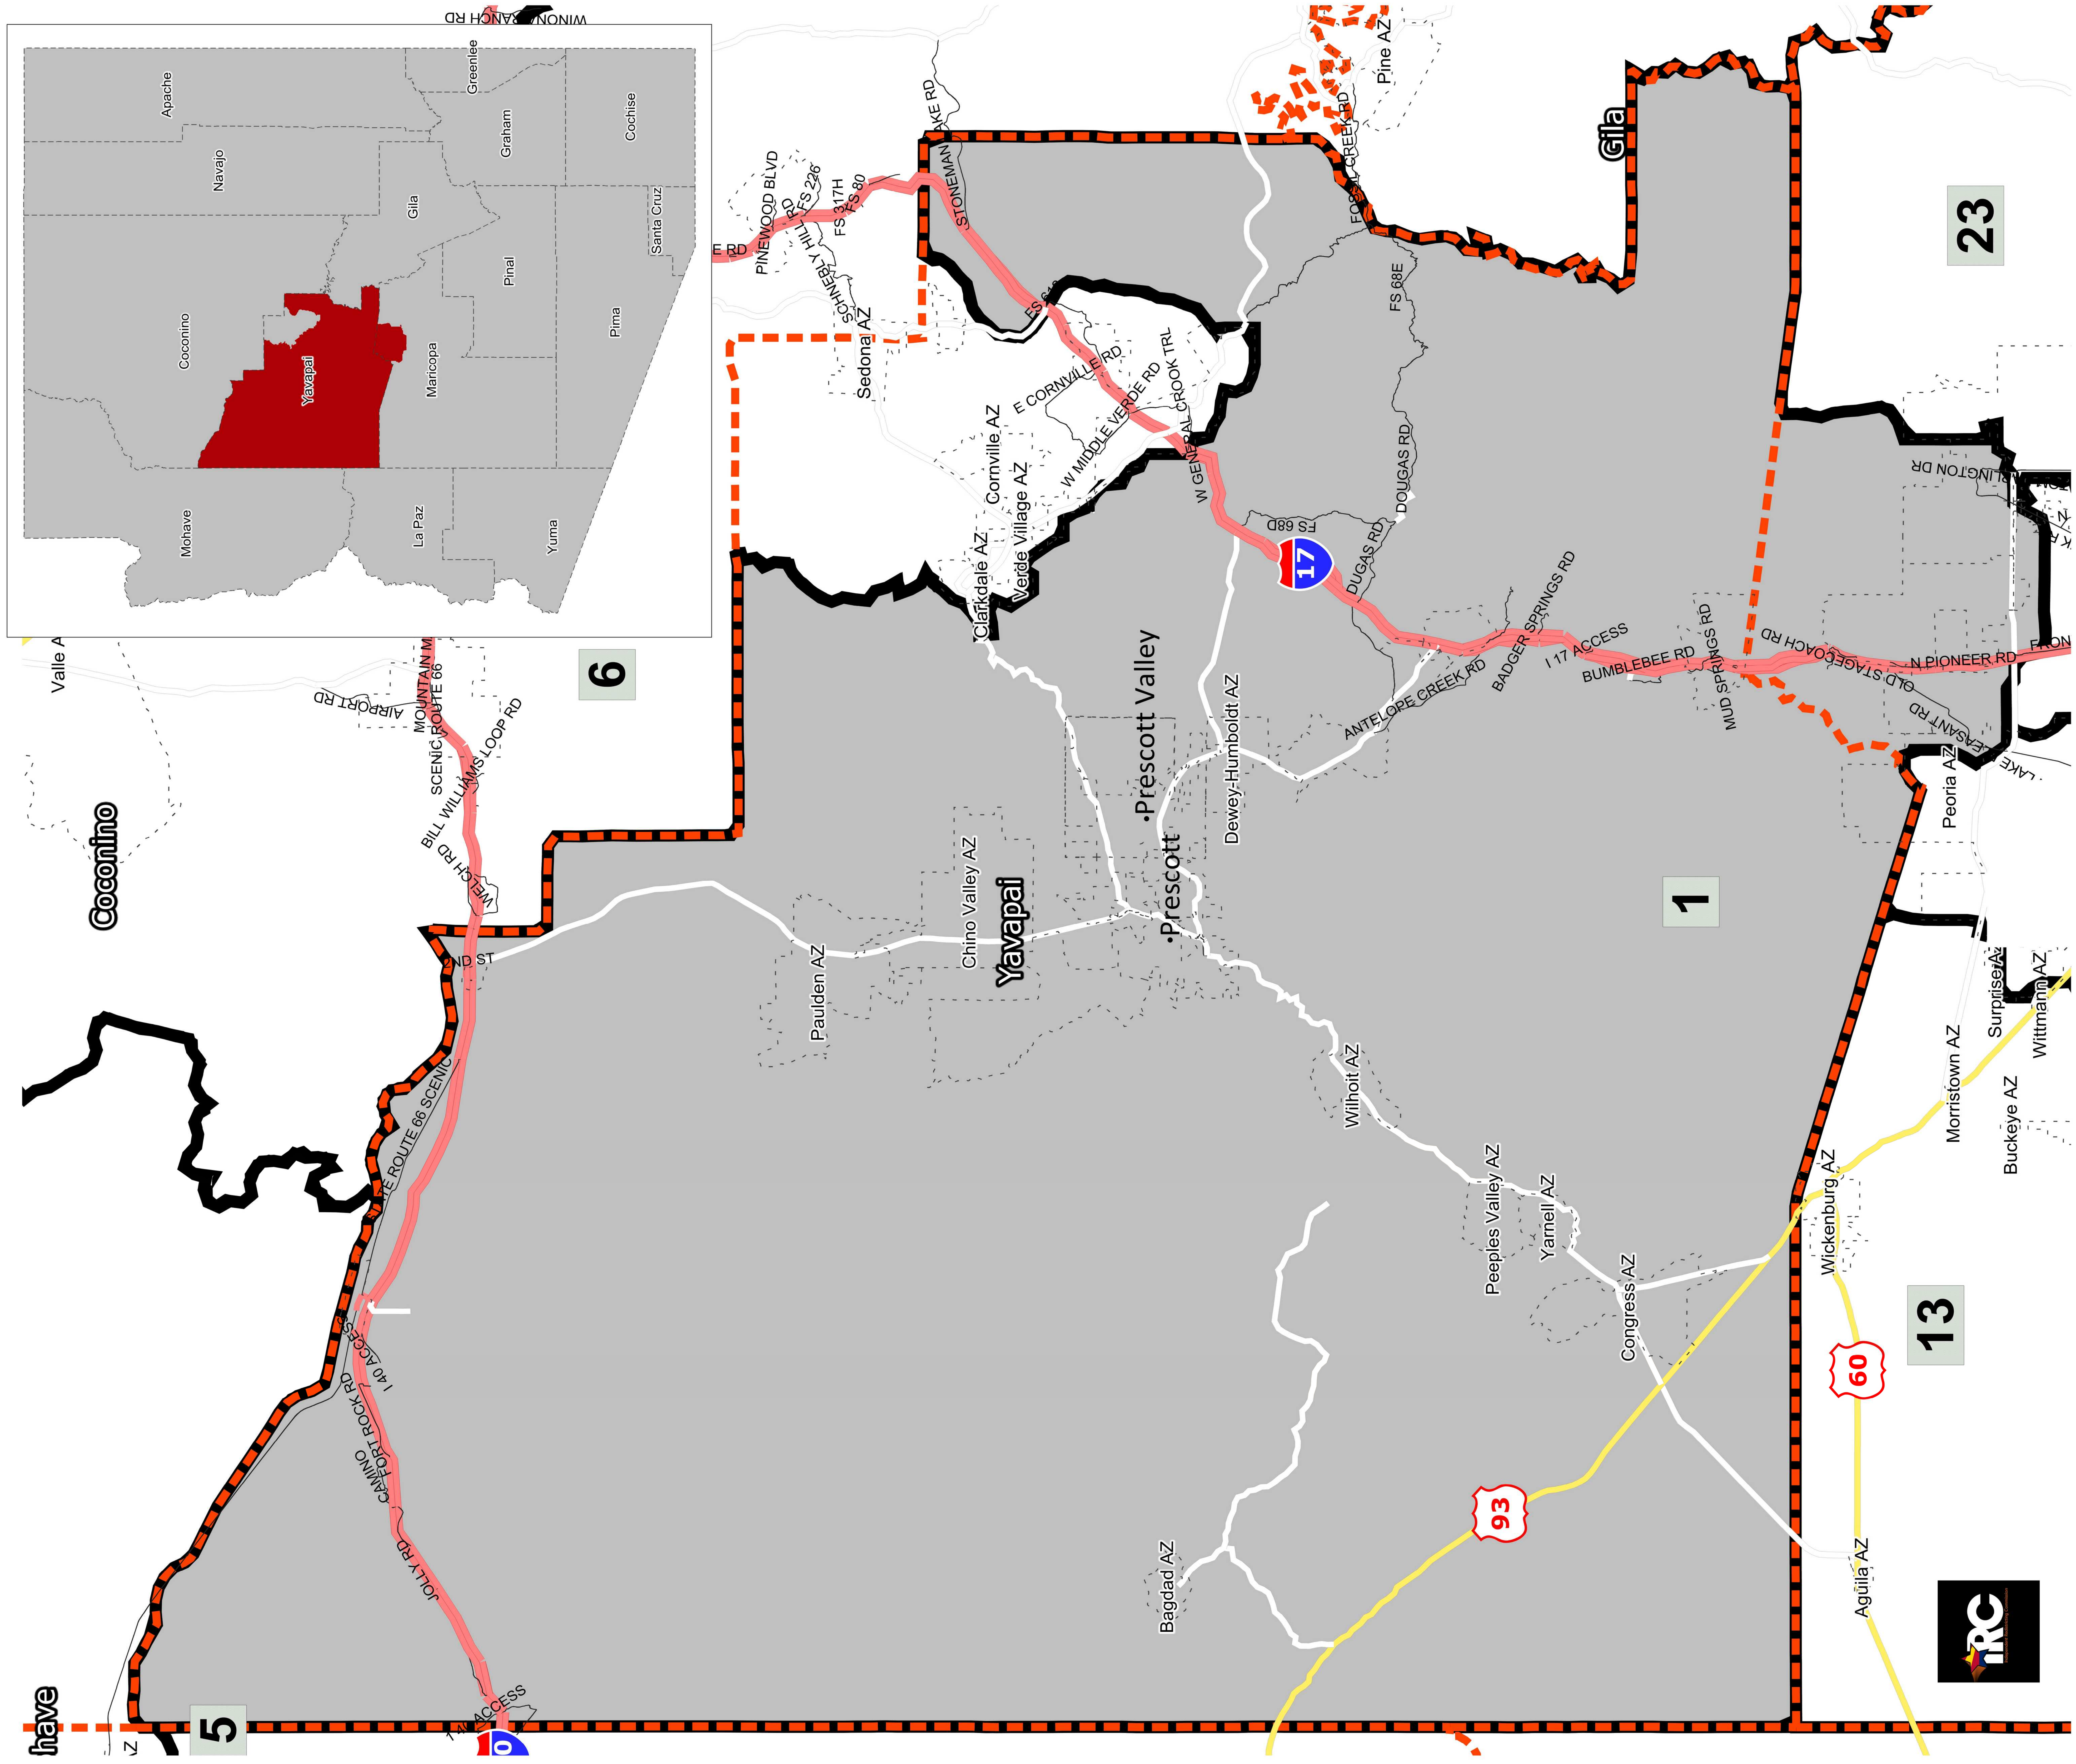

Arizona 1st Legislative District

have

5

6

1

13

23