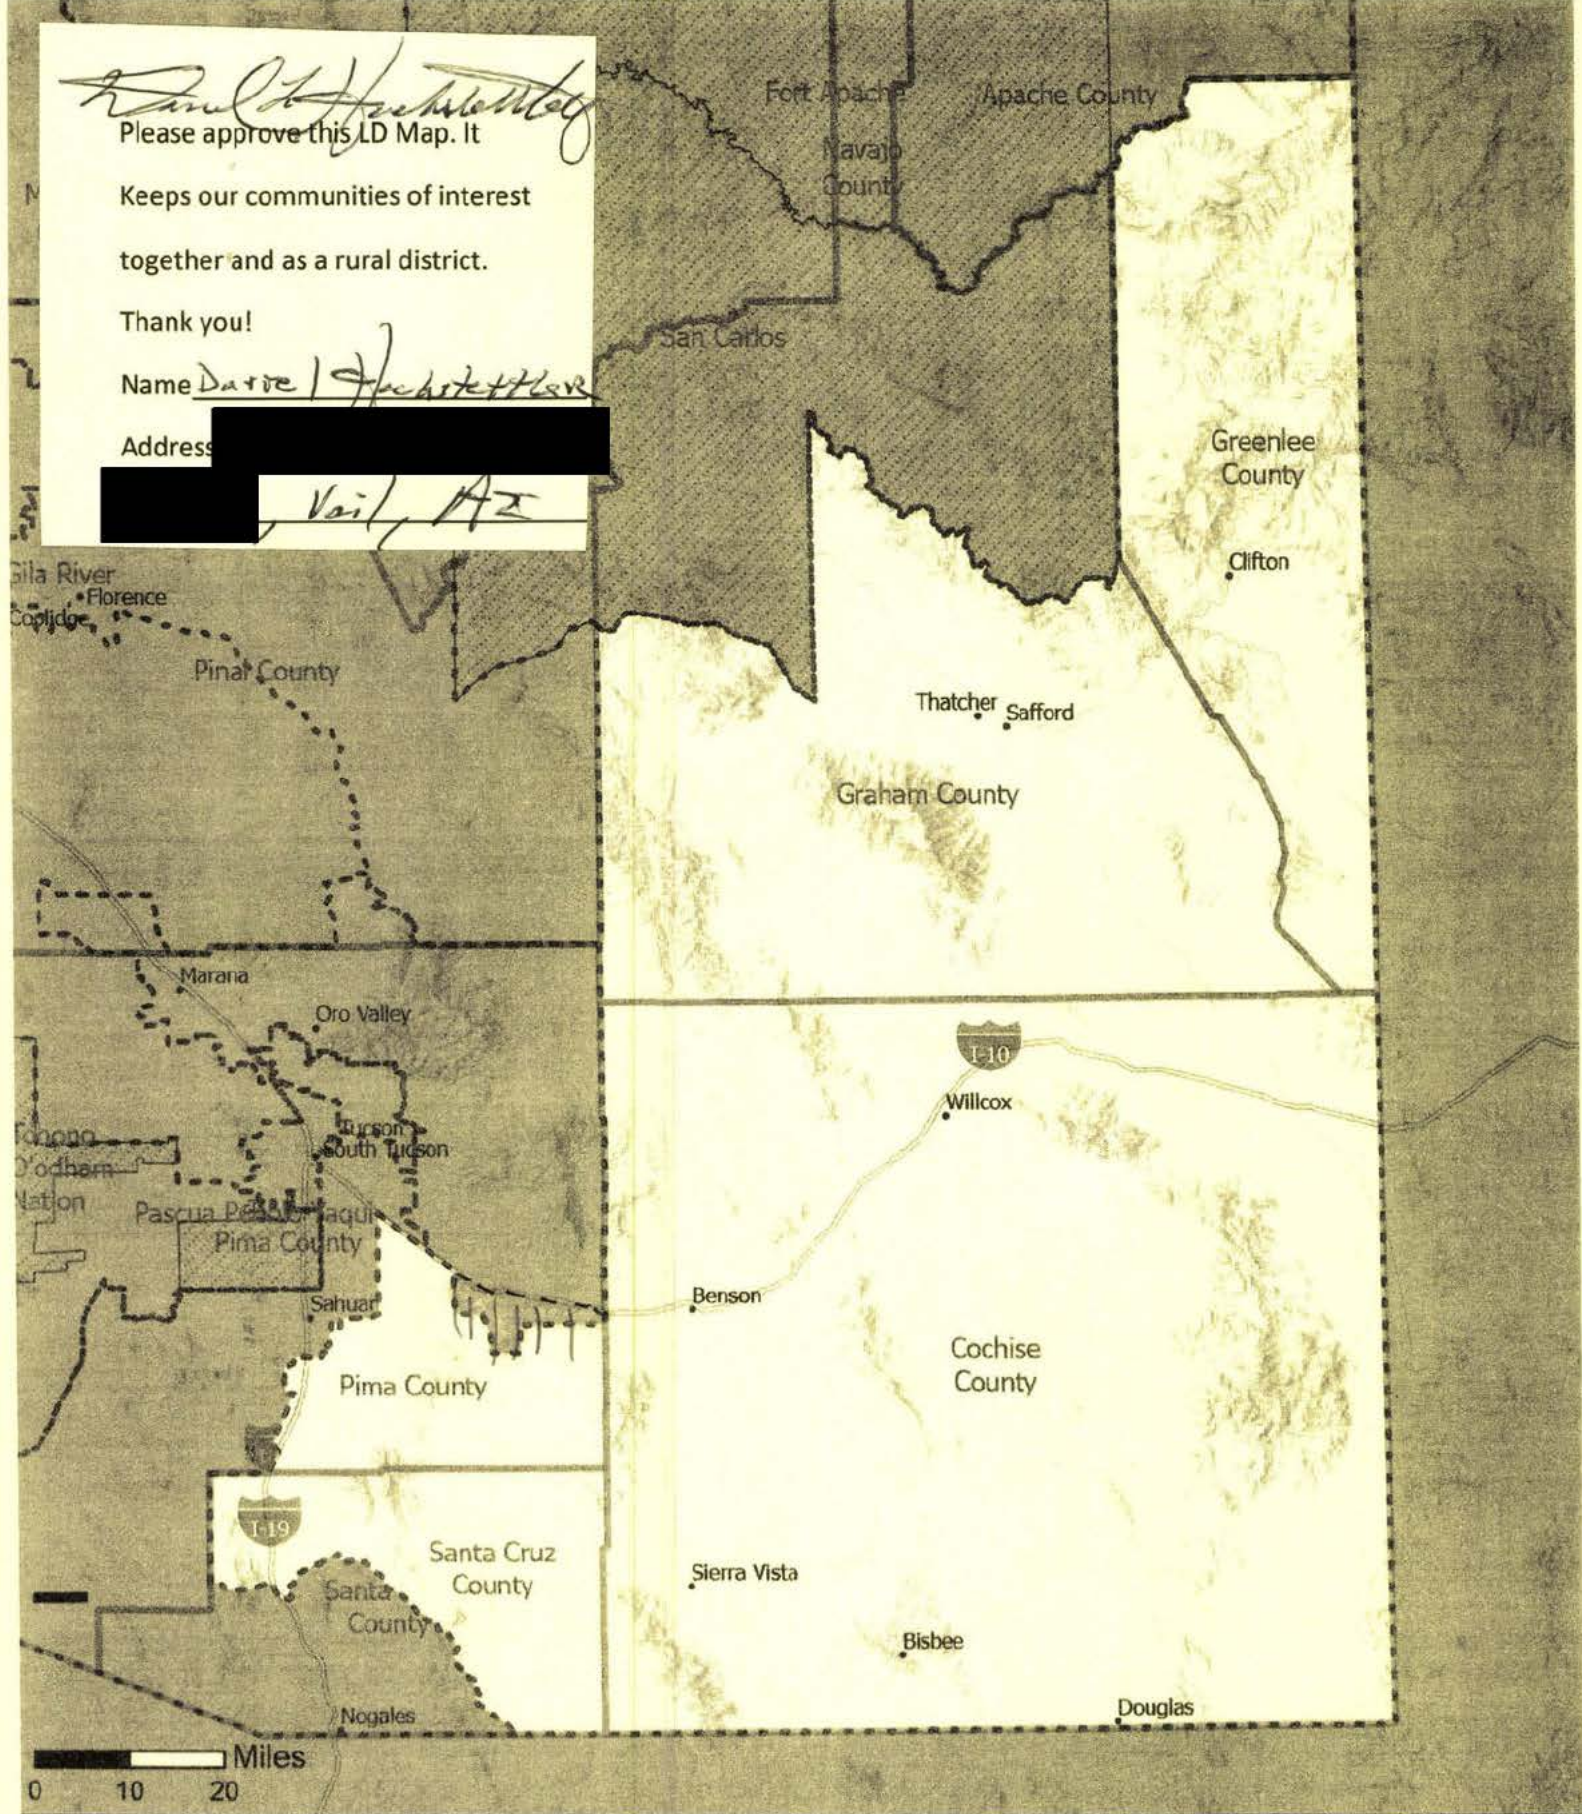

David Hubert
Please approve this LD Map. It

Keeps our communities of interest
together and as a rural district.

Thank you!

Name David Hubert

Address [Redacted]
Vail, AZ

AZ Draft 9.2 Legislative District: 19

In this version based off LD Test Map Version 9.1, LD Test Map Version 9.2 instead moves District 7 further south, taking Oracle, Mammoth, and San Manuel. For more information on the methodology used to create these boundaries, please visit: <https://redistricting-irc-az.hub.arcgis.com/pages/draft-maps>

- Draft 9.1 Legislative Districts
- Arizona Counties
- Cities (Pop. > 2.5k)
- Arizona Tribal Reservations