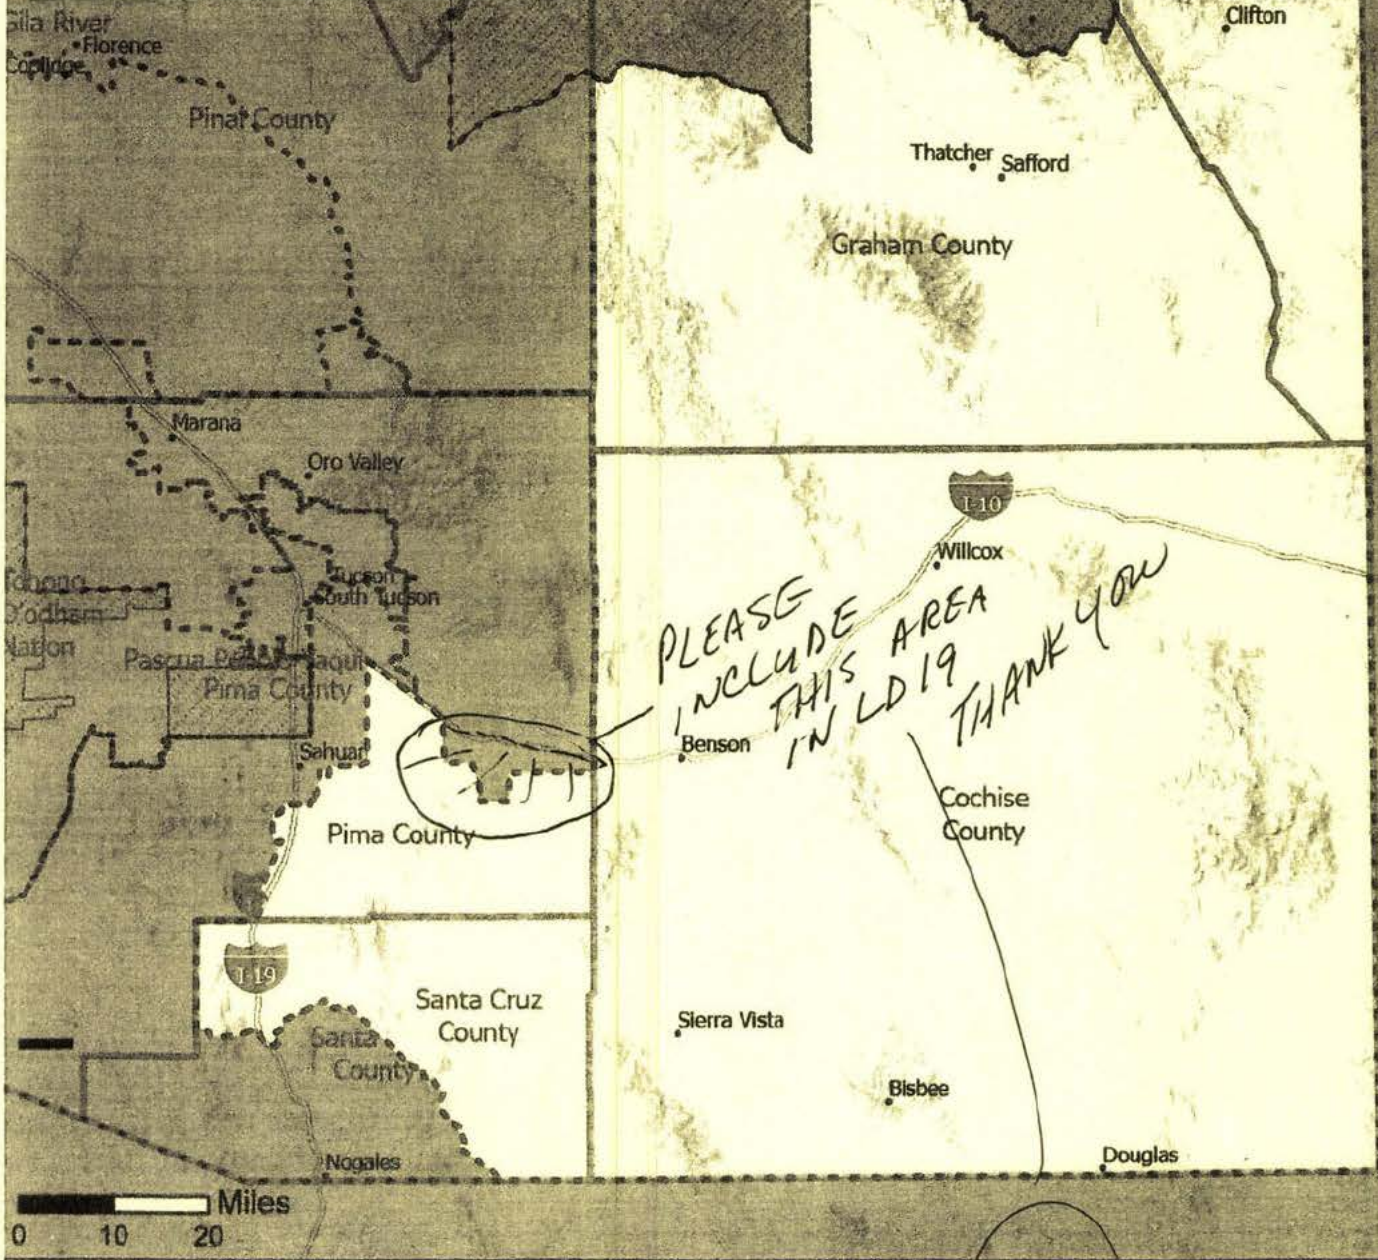

Thank you!

Name Lora Gutierrez

Address

Bisbee AZ 85603

AZ Draft 9.2 Legislative District: 19

In this version based off LD Test Map Version 9.1, LD Test Map Version 9.2 instead moves District 7 further south, taking Oracle, Mammoth, and San Manuel. For more information on the methodology used to create these boundaries, please visit: <https://redistricting-irc-az.hub.arcgis.com/pages/draft-maps>