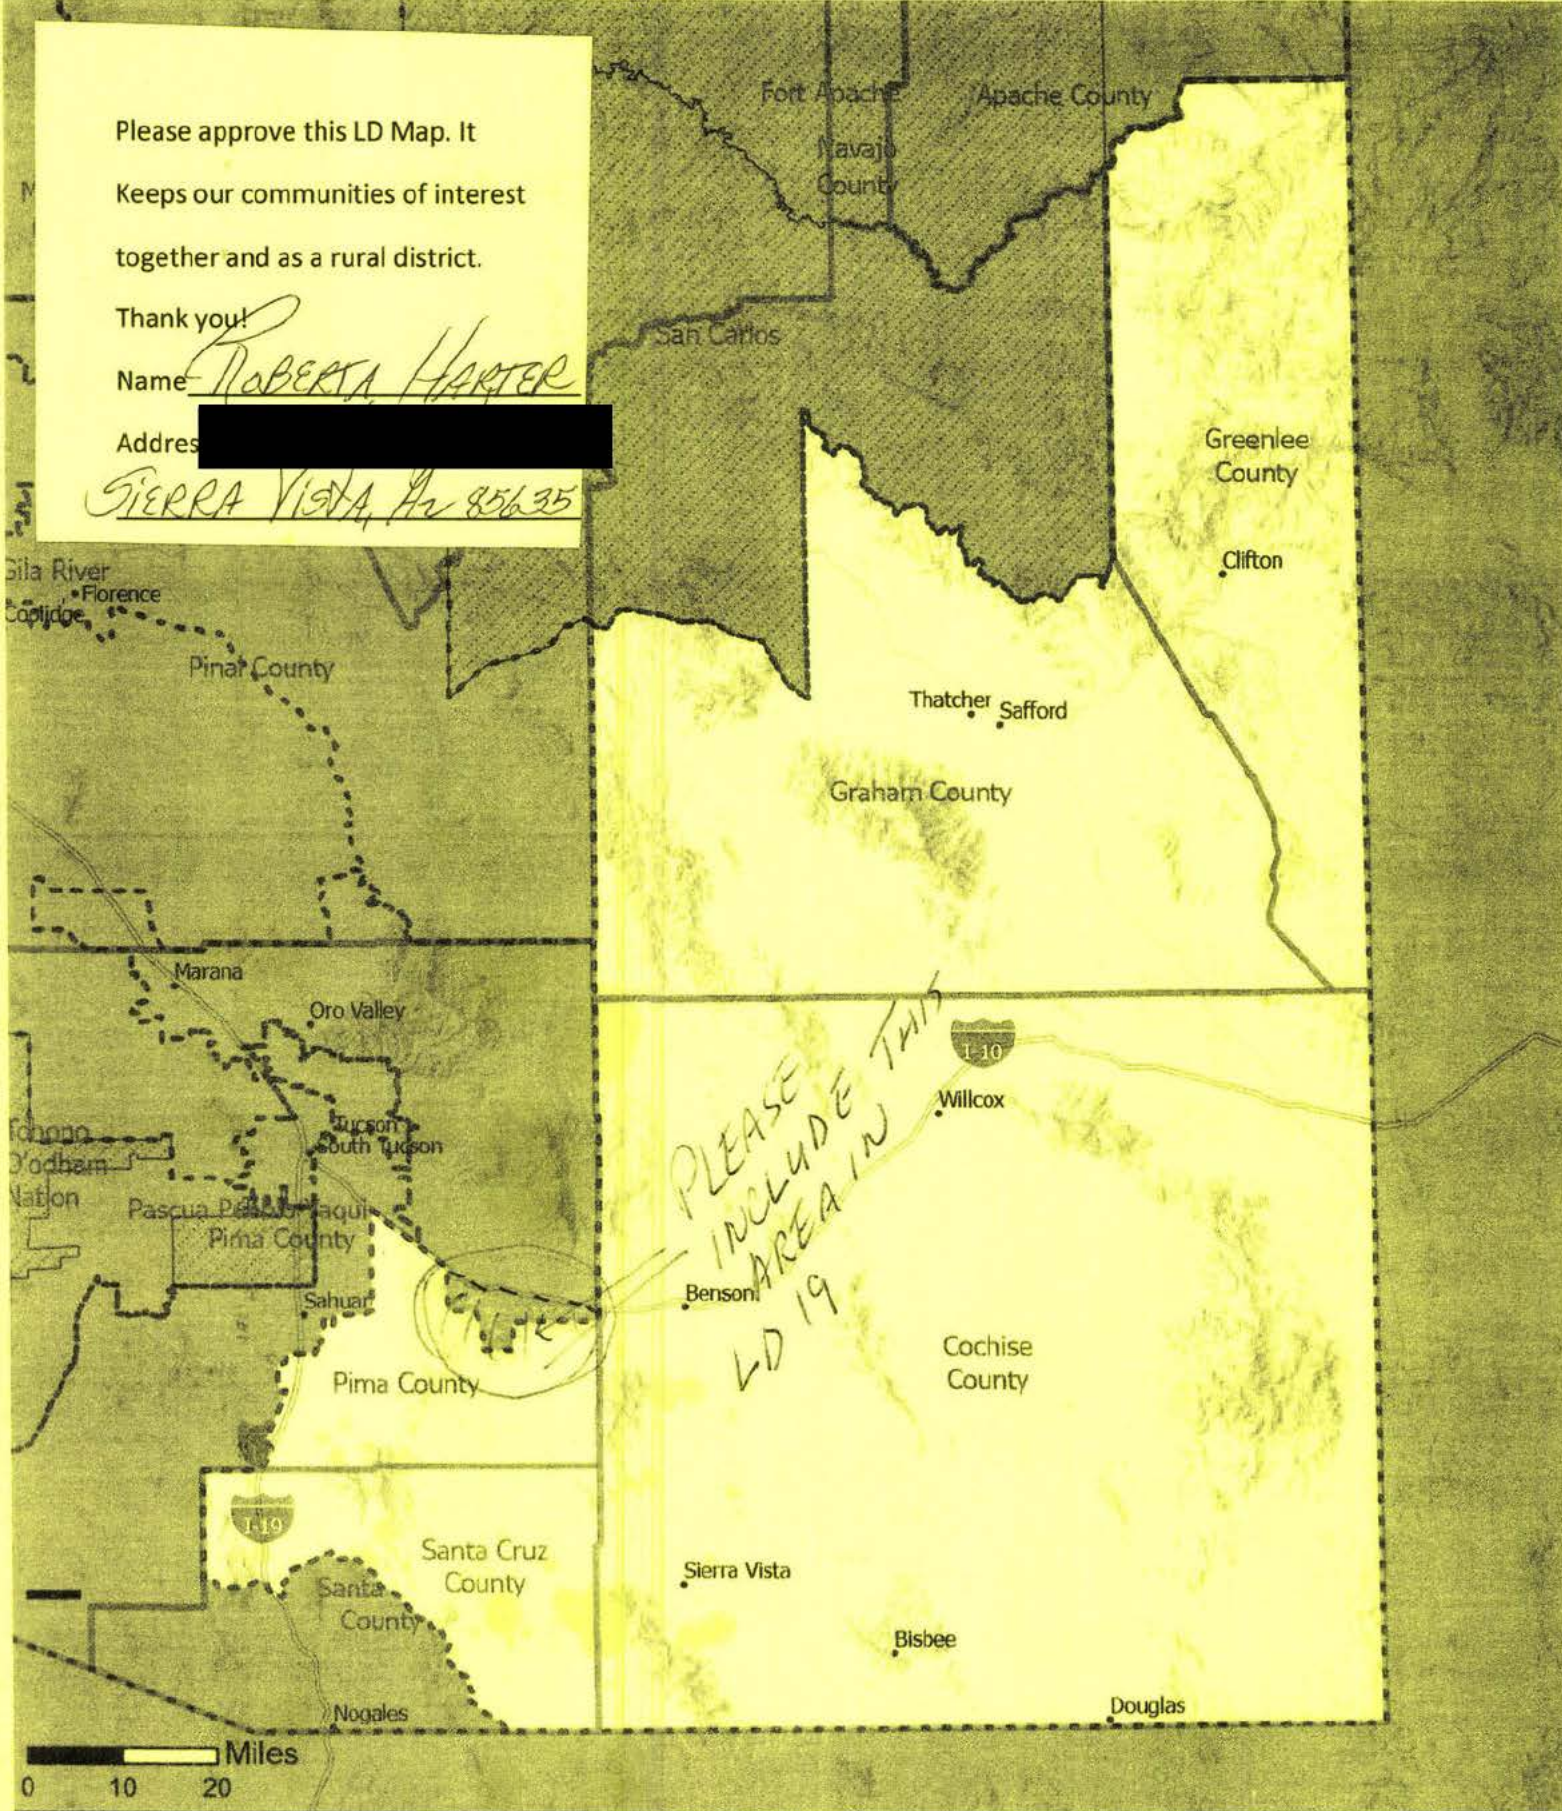

Thank you!

Name ROBERTA HARTER

Address SIERRA VISTA, AZ 85635

AZ Draft 9.2 Legislative District: 19

In this version based off LD Test Map Version 9.1, LD Test Map Version 9.2 instead moves District 7 further south, taking Oracle, Mammoth, and San Manuel. For more information on the methodology used to create these boundaries, please visit: <https://redistricting-irc-az.hub.arcgis.com/pages/draft-maps>