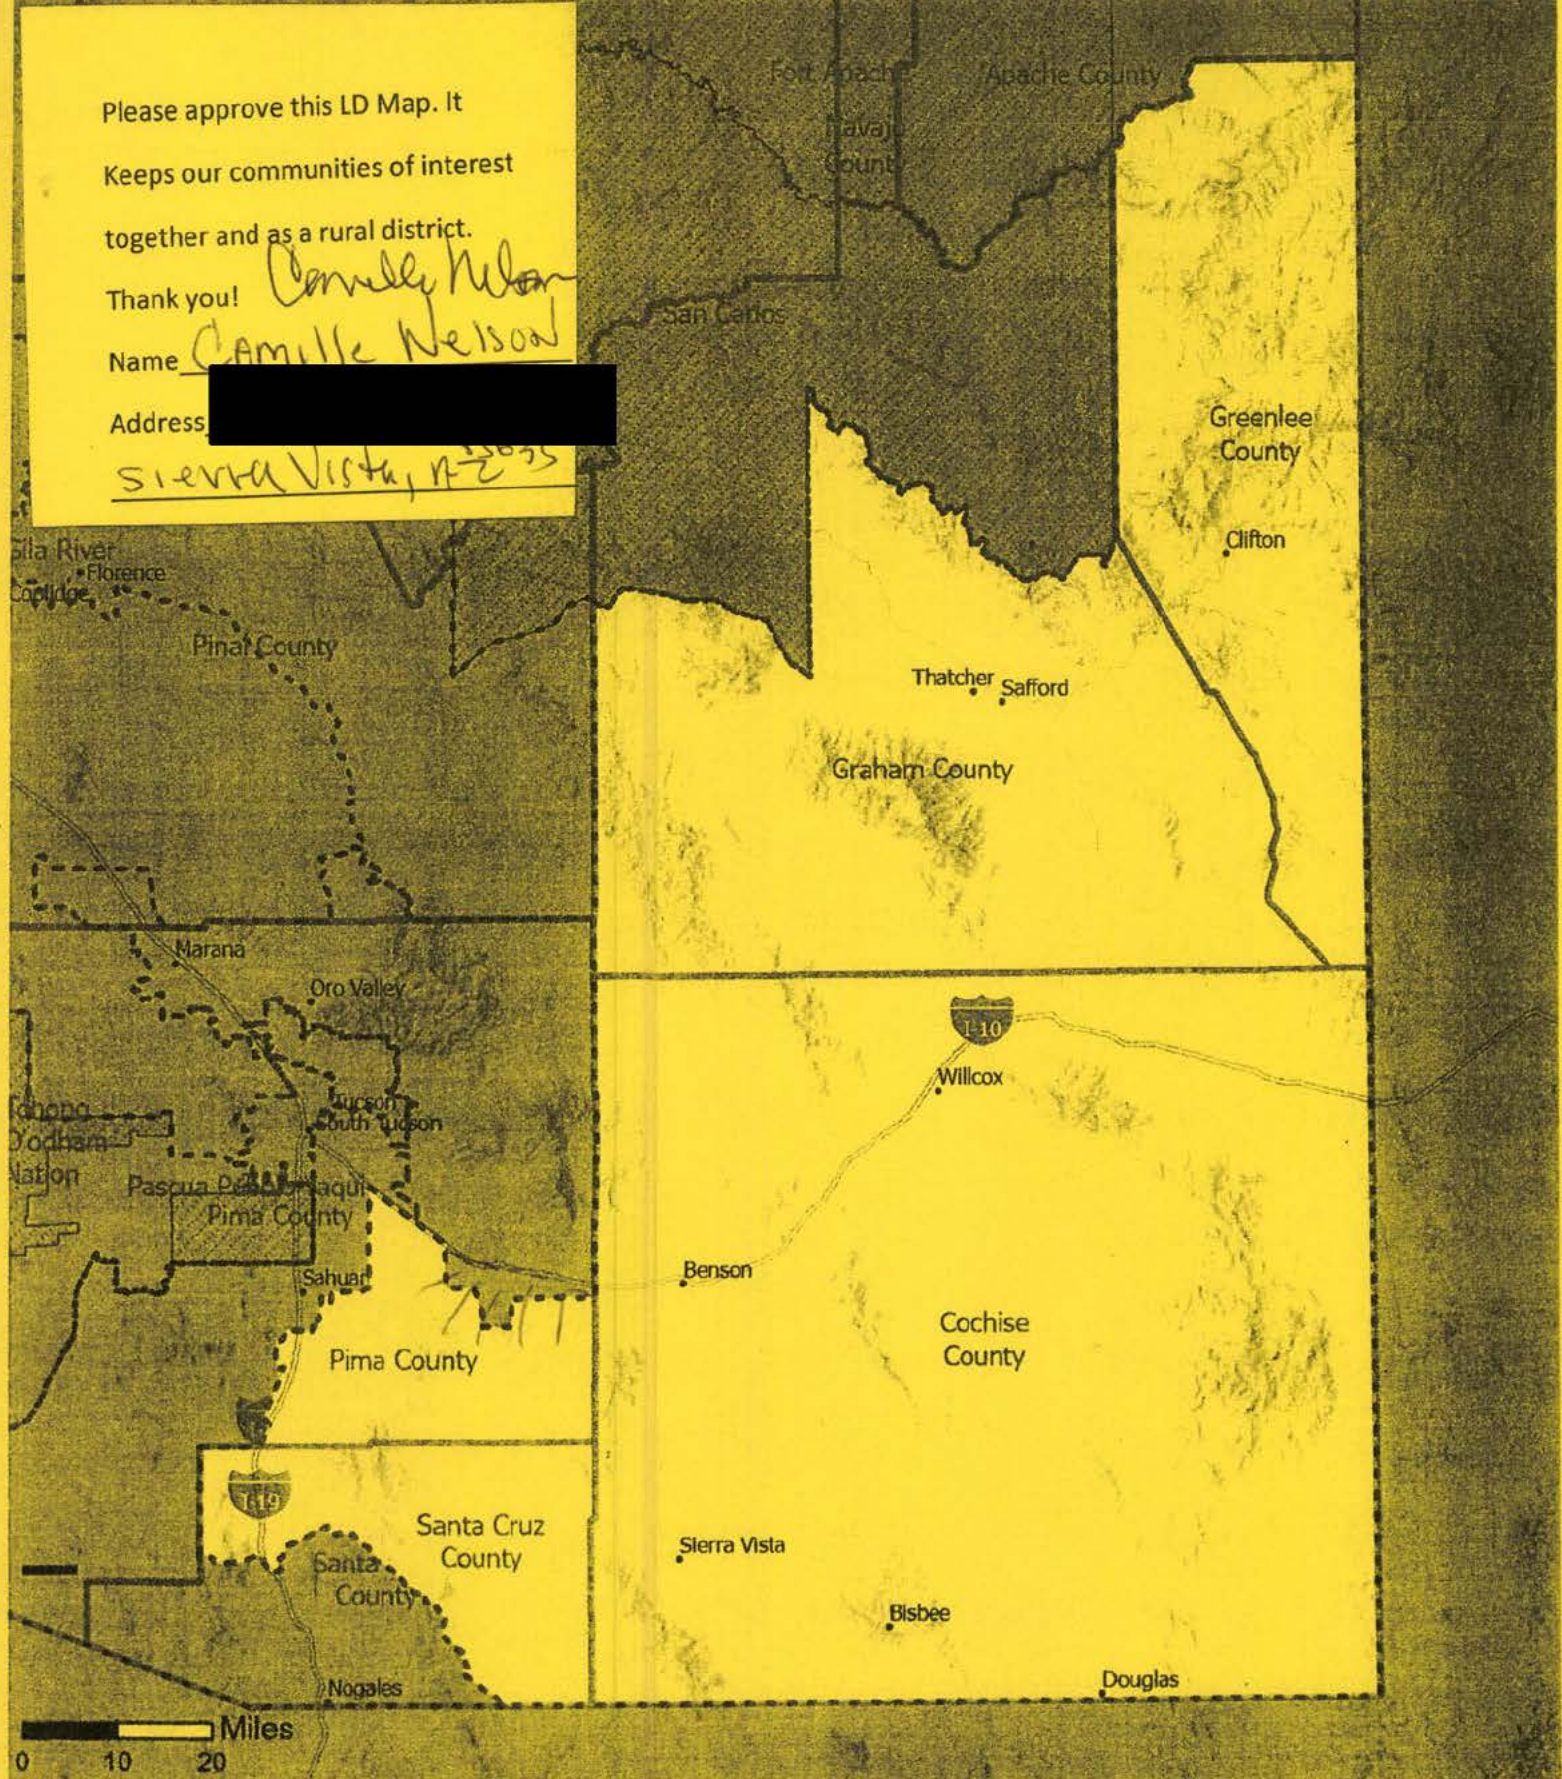

Thank you!

Name *Camille Nelson*

Address [Redacted]

Sierra Vista, AZ 85635

AZ Draft 9.2 Legislative District: 19

In this version based off LD Test Map Version 9.1, LD Test Map Version 9.2 instead moves District 7 further south, taking Oracle, Mammoth, and San Manuel. For more information on the methodology used to create these boundaries, please visit: <https://redistricting-irc-az.hub.arcgis.com/pages/draft-maps>