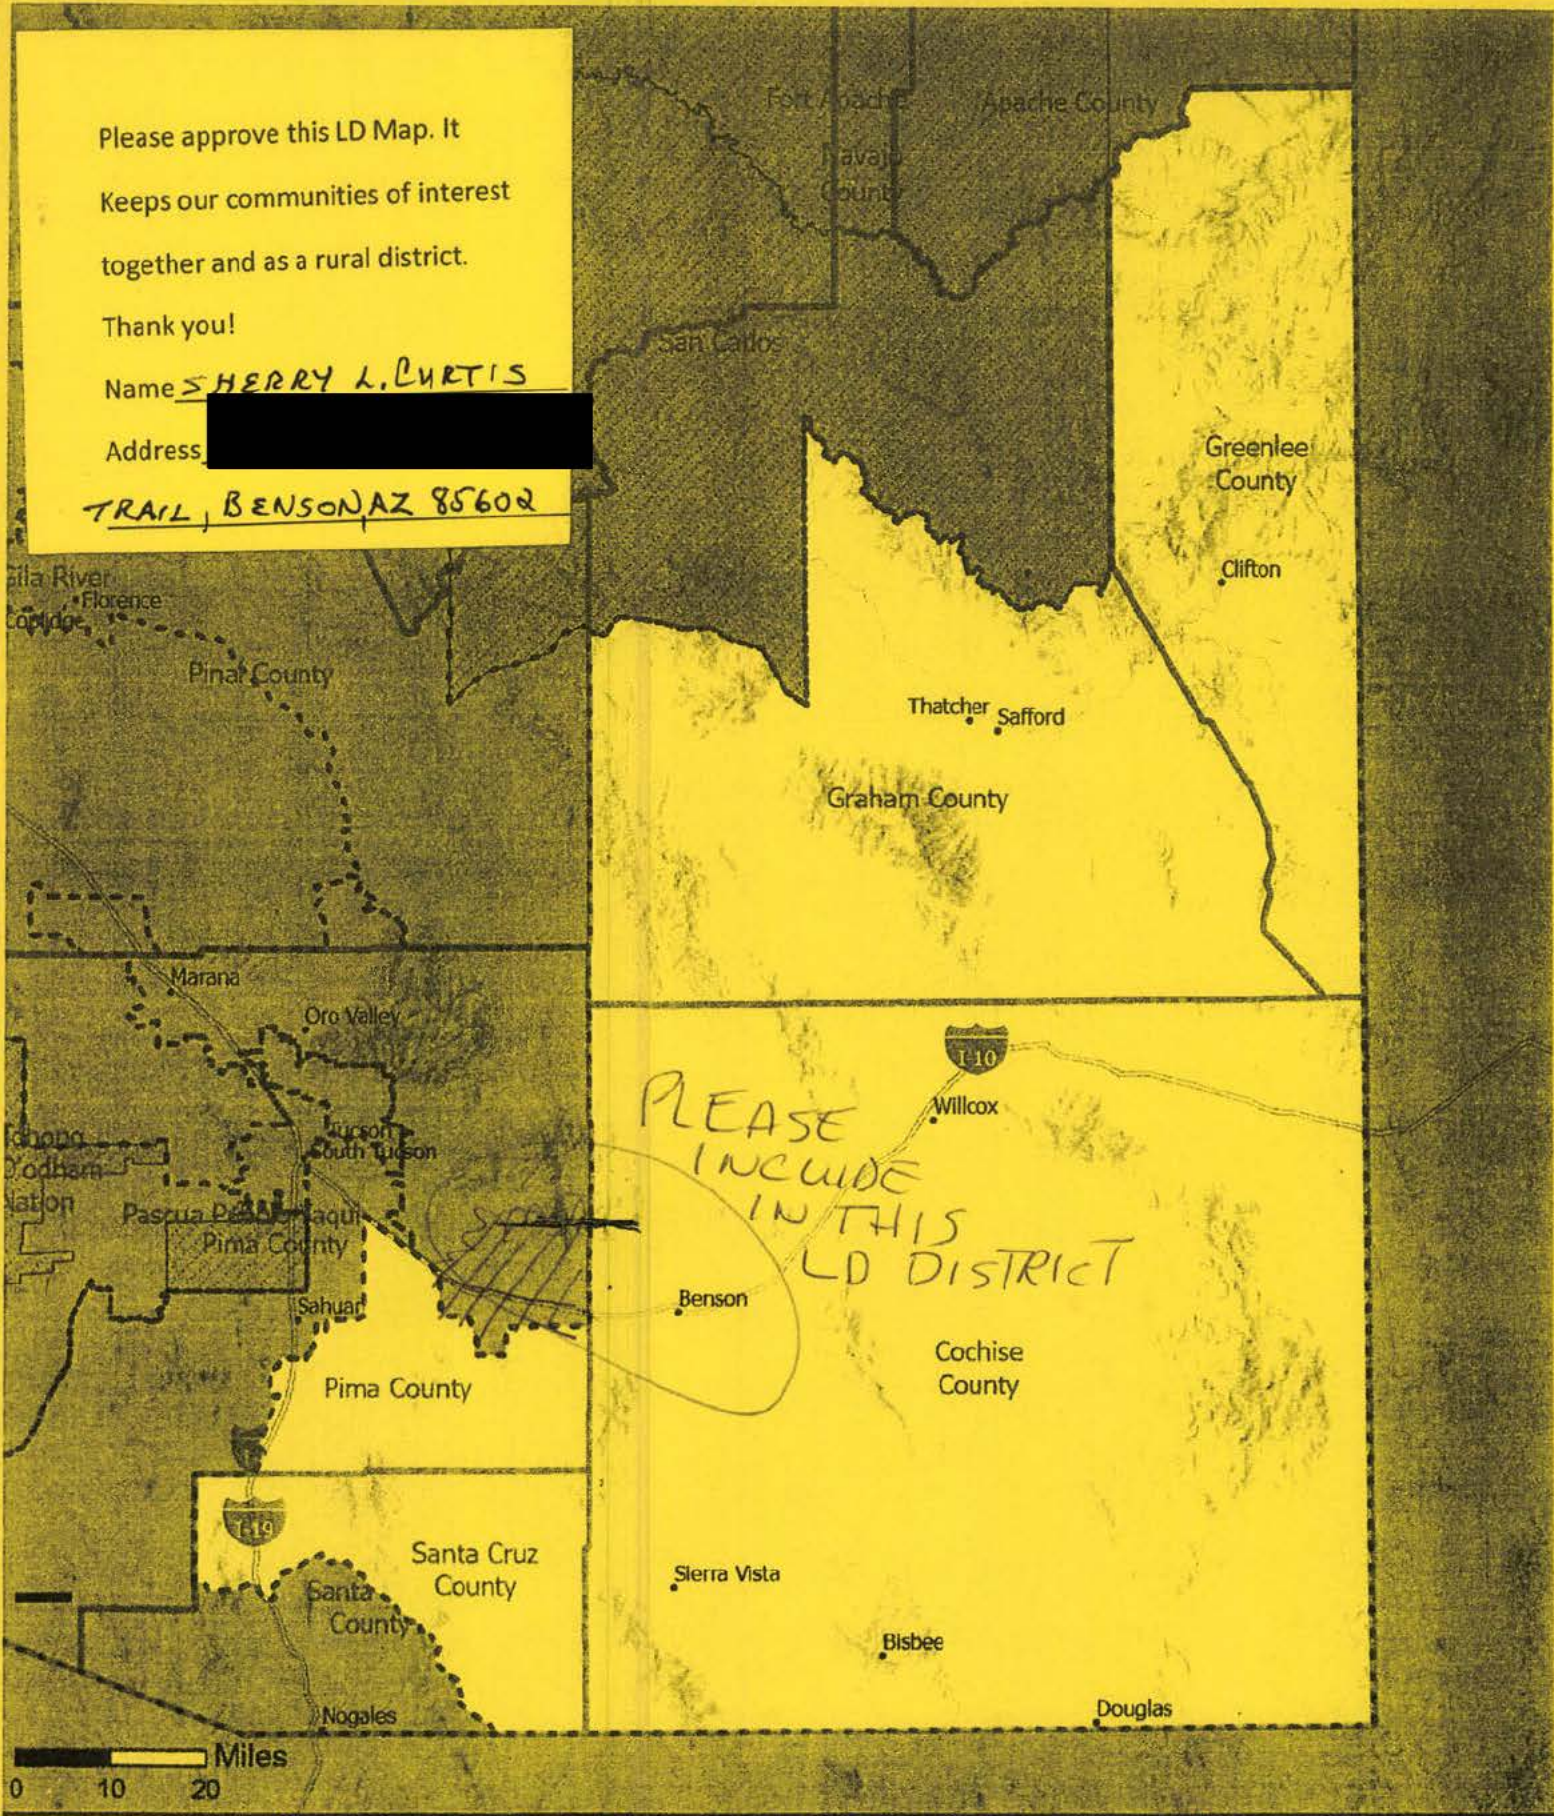

Please approve this LD Map. It
Keeps our communities of interest
together and as a rural district.
Thank you!

Name SHERY L. CURTIS

Address

TRAIL, BENSON AZ 85602

AZ Draft 9.2 Legislative District: 19

In this version based off LD Test Map Version 9.1, LD Test Map Version 9.2 instead moves District 7 further south, taking Oracle, Mammoth, and San Manuel. For more information on the methodology used to create these boundaries, please visit: <https://redistricting-irc-az.hub.arcgis.com/pages/draft-maps>

- Draft 9.1 Legislative Districts
- Arizona Counties
- Cities (Pop. > 2.5k)
- Arizona Tribal Reservations

ARIZONA
THE GRAND STATE

les