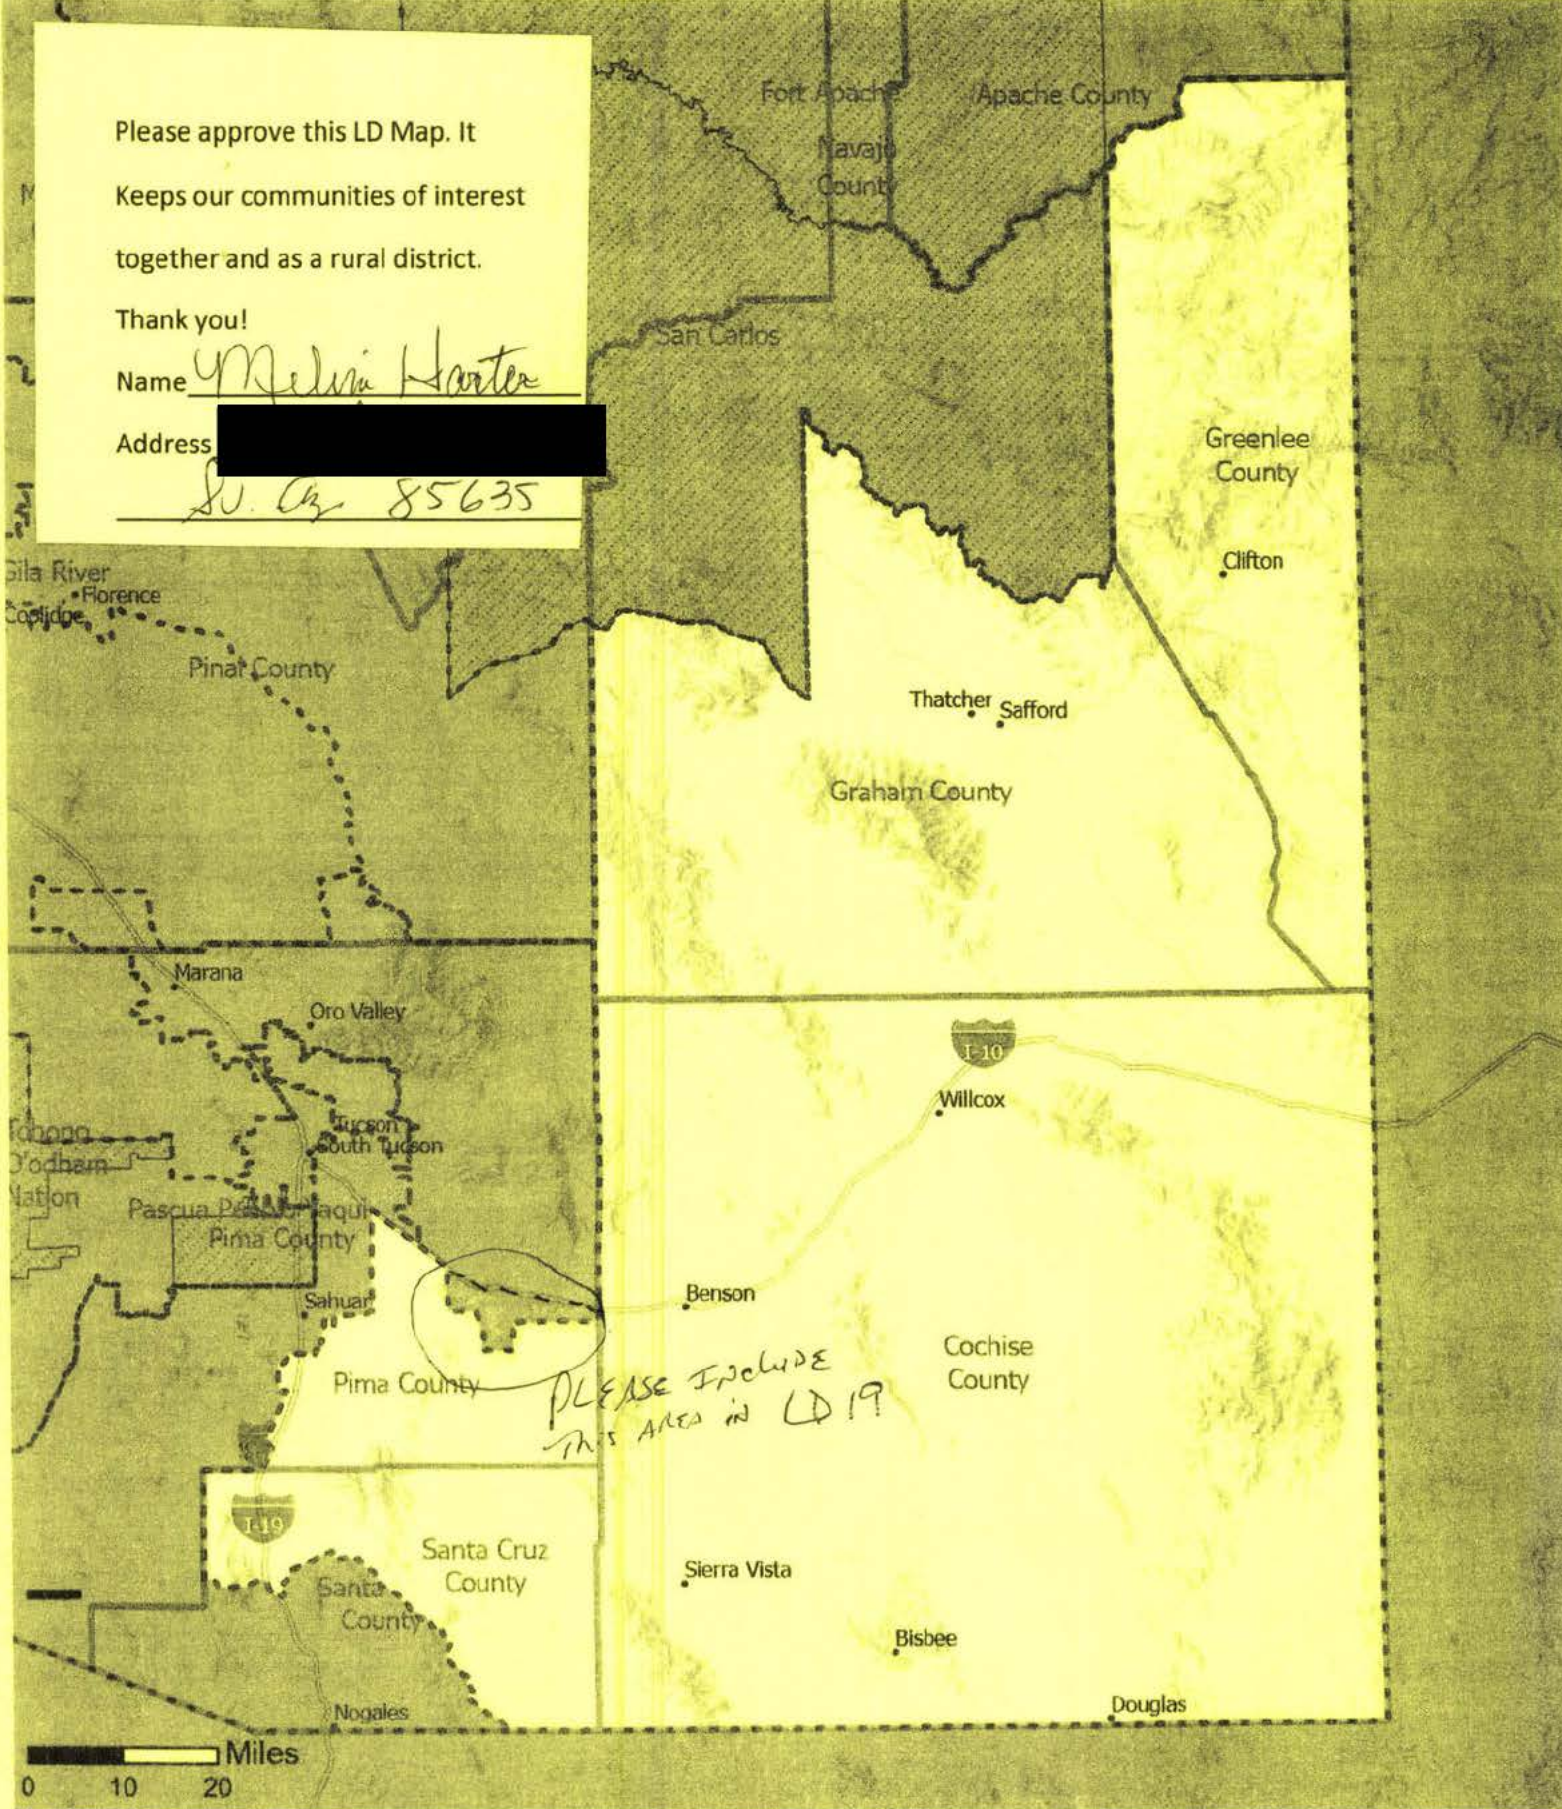

Thank you!

Name Melina Harter

Address [Redacted]
S. Az 85635

AZ Draft 9.2 Legislative District: 19

In this version based off LD Test Map Version 9.1, LD Test Map Version 9.2 instead moves District 7 further south, taking Oracle, Mammoth, and San Manuel. For more information on the methodology used to create these boundaries, please visit: <https://redistricting-irc-az.hub.arcgis.com/pages/draft-maps>