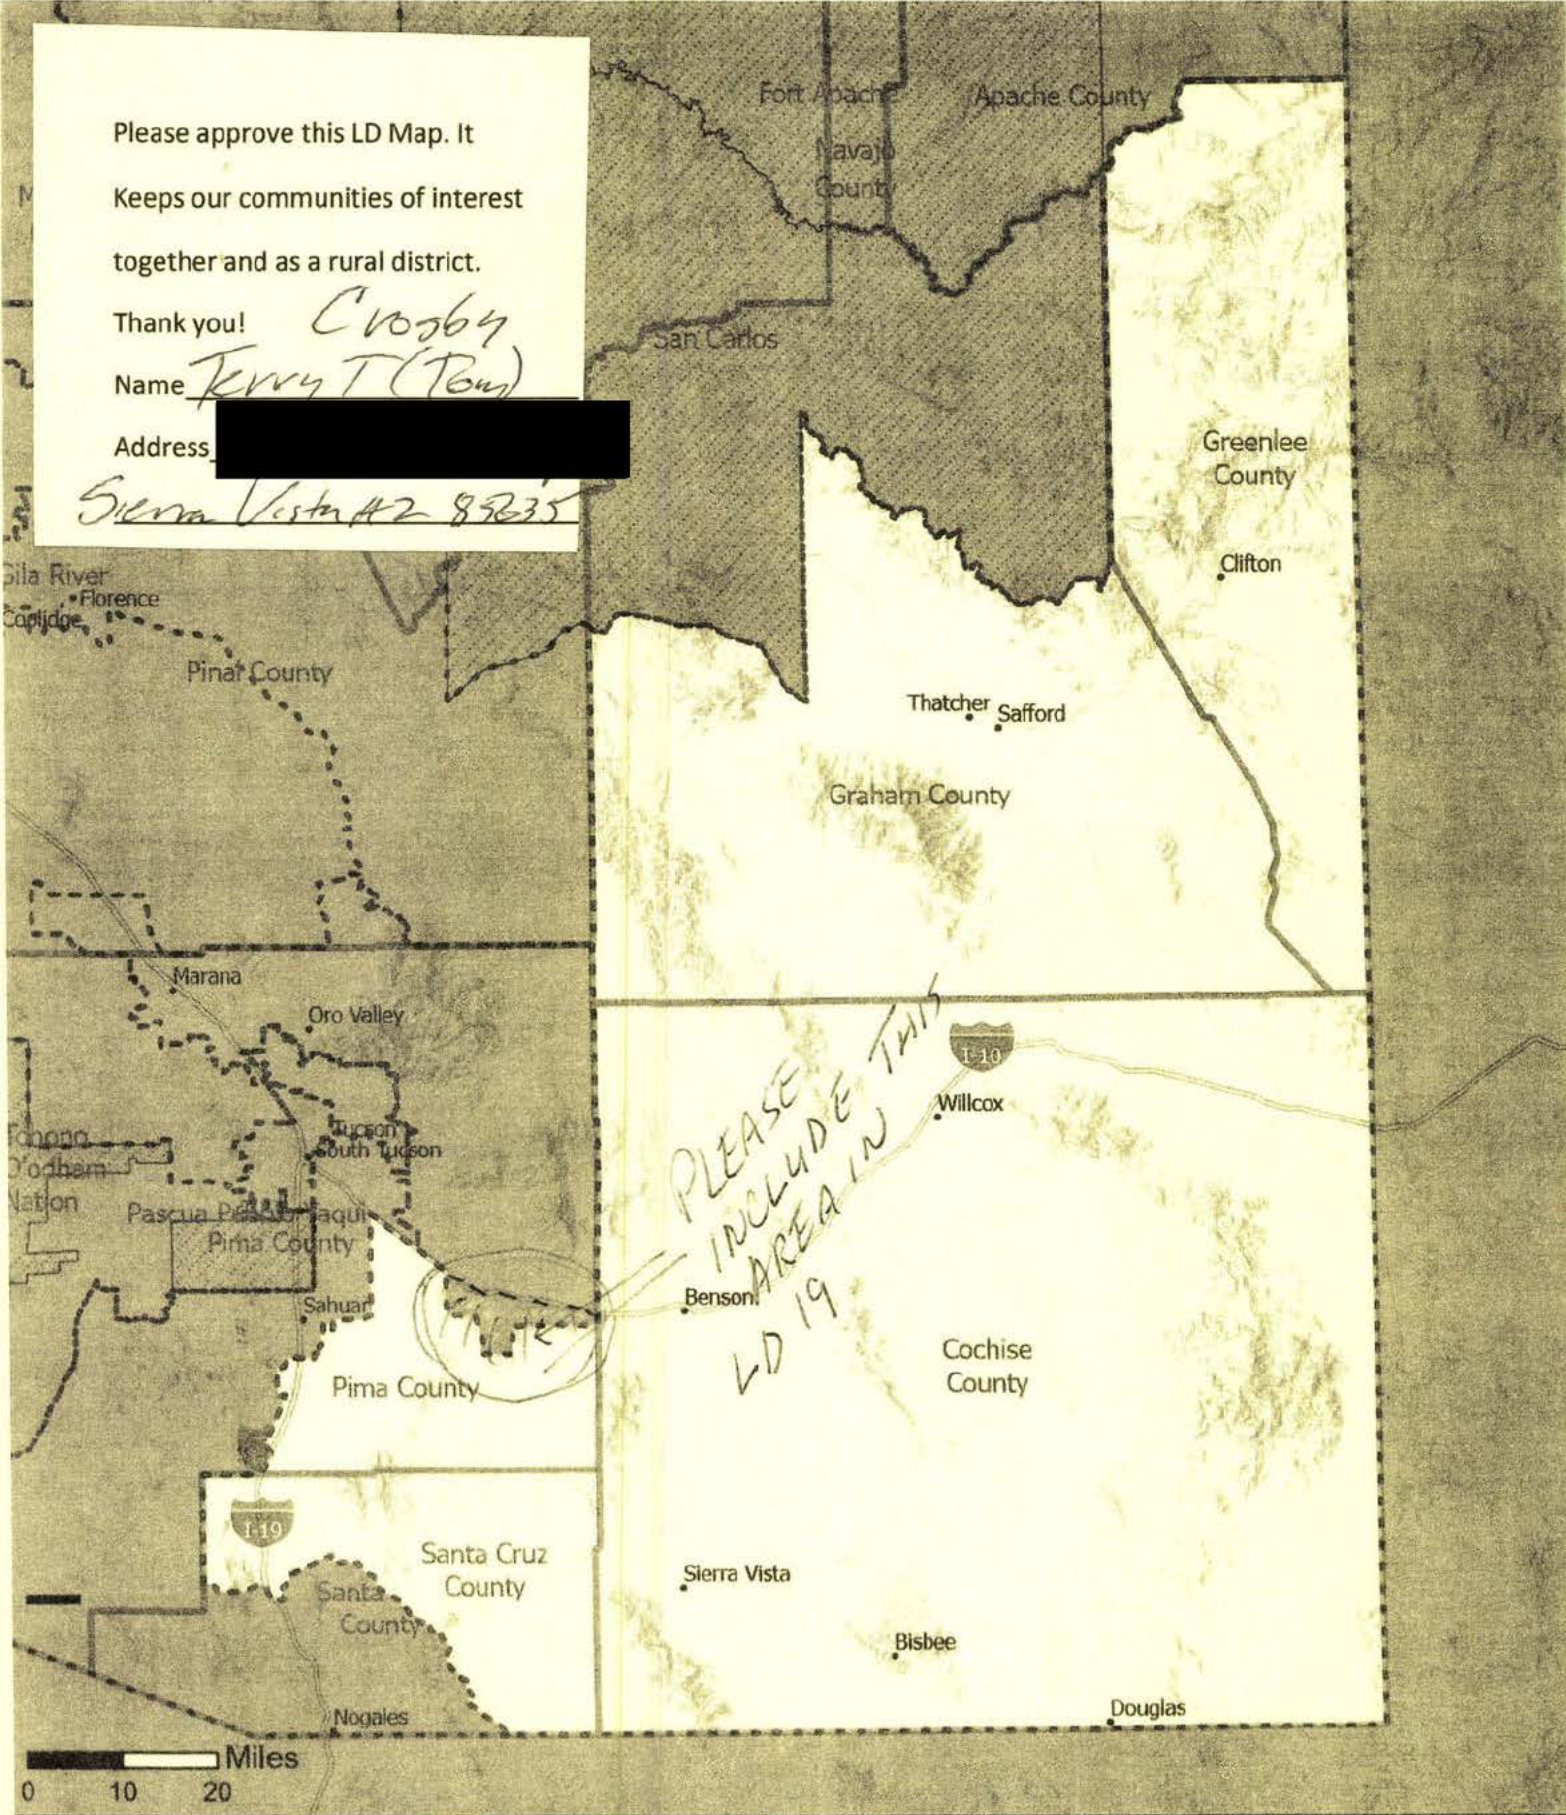

Thank you!

Name

*Crosby
Jerry T (Tom)*

Address

Sierra Vista #2 83835

AZ Draft 9.2 Legislative District: 19

In this version based off LD Test Map Version 9.1, LD Test Map Version 9.2 instead moves District 7 further south, taking Oracle, Mammoth, and San Manuel. For more information on the methodology used to create these boundaries, please visit: <https://redistricting-irc-az.hub.arcgis.com/pages/draft-maps>