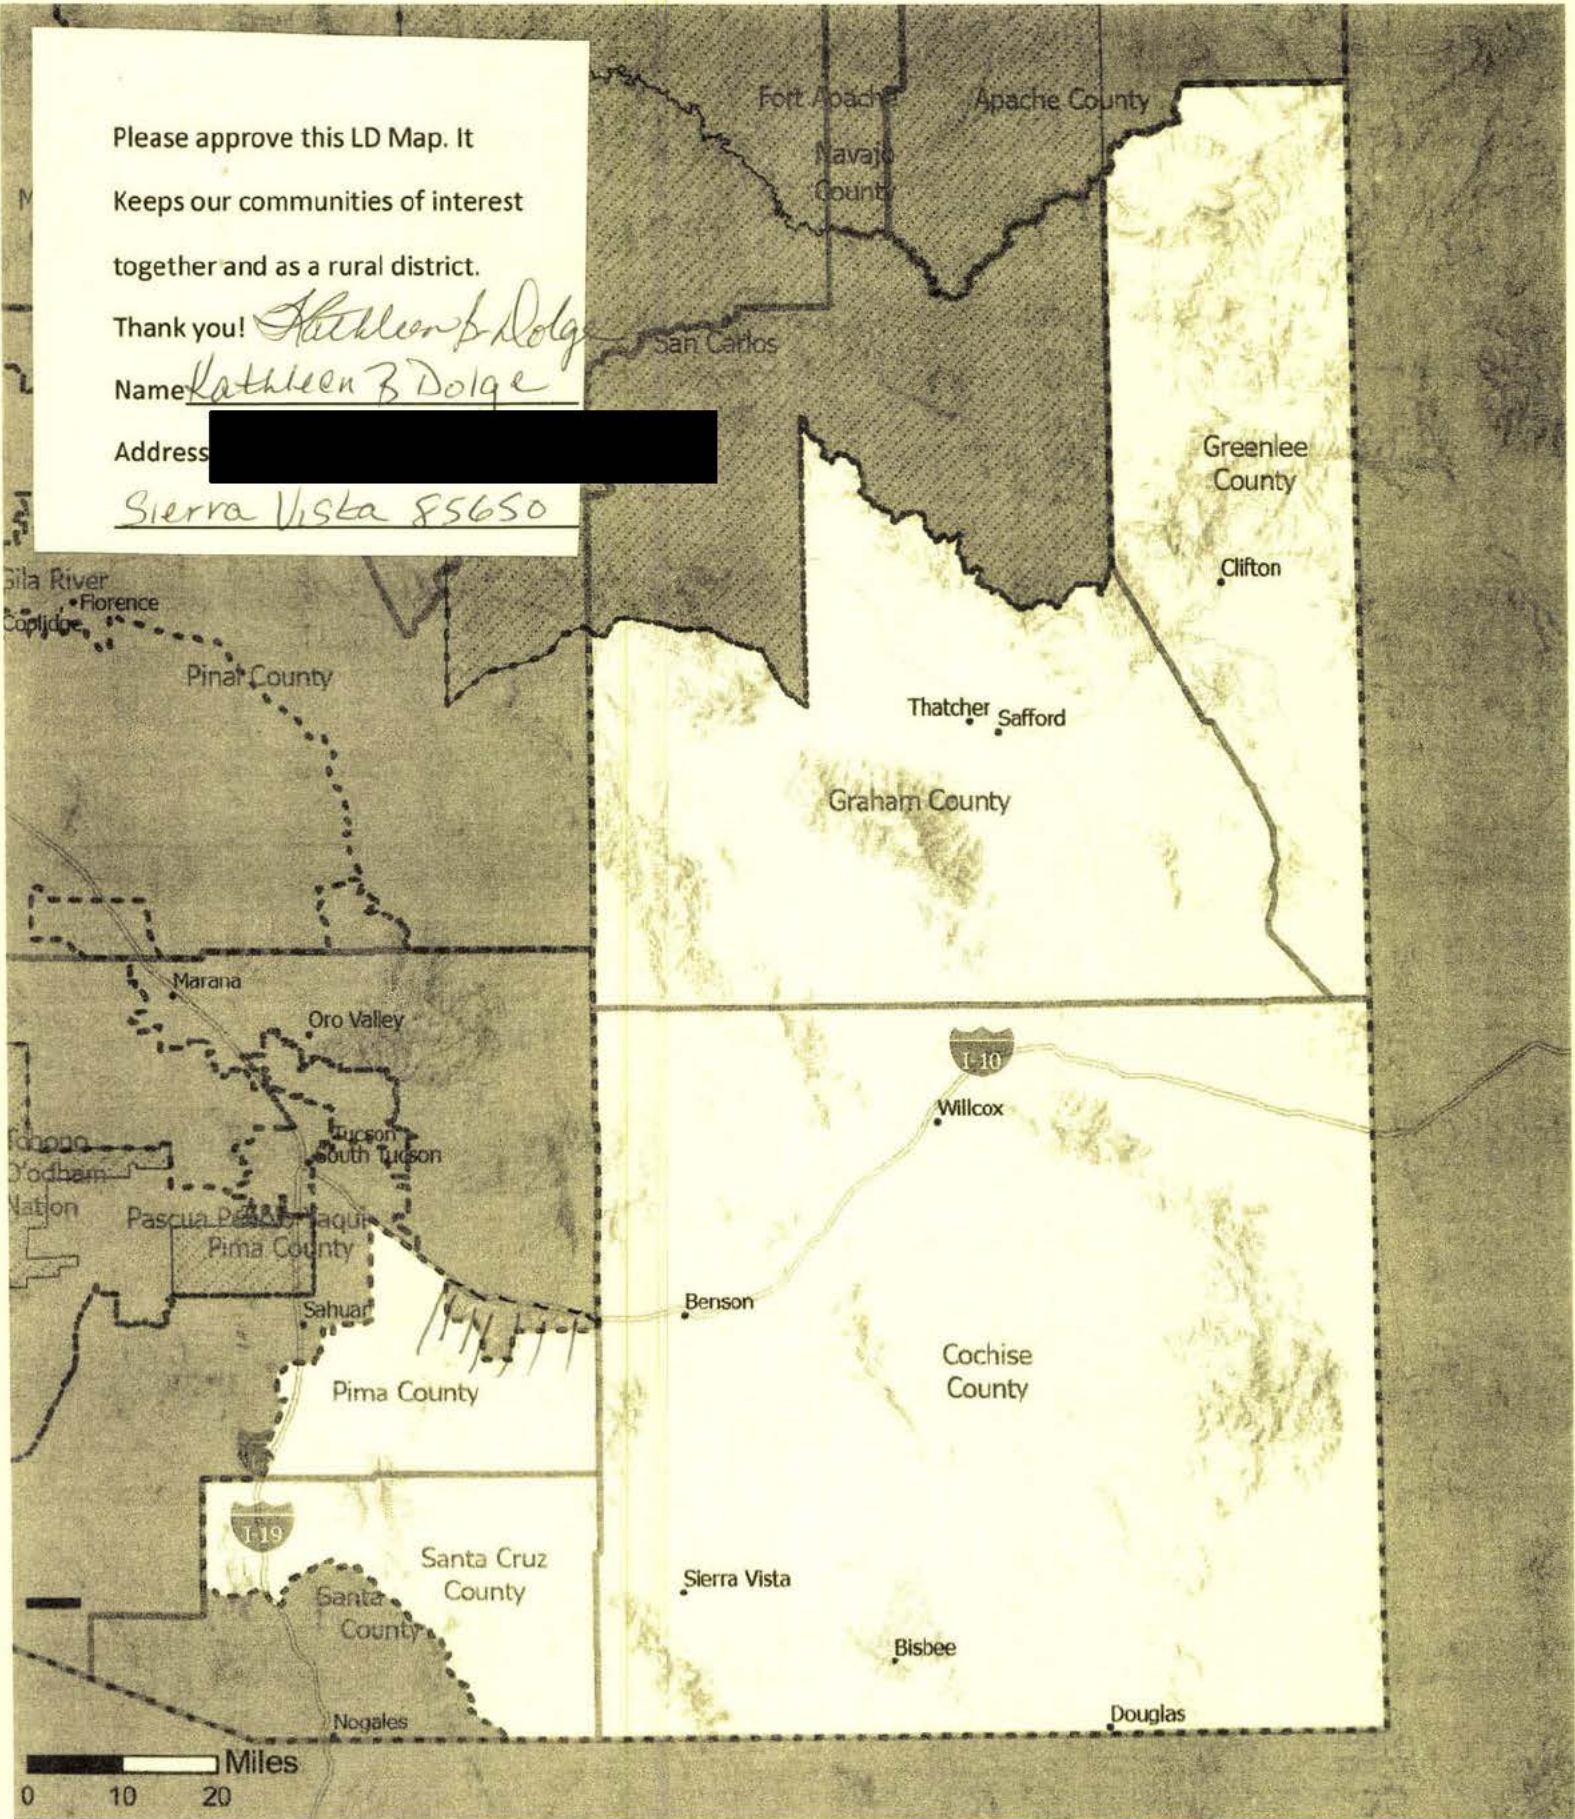

Please approve this LD Map. It
Keeps our communities of interest
together and as a rural district.

Thank you! *Kathleen B Dolge*

Name Kathleen B Dolge

Address [Redacted]

Sierra Vista 85650

AZ Draft 9.2 Legislative District: 19

In this version based off LD Test Map Version 9.1. LD Test Map Version 9.2 instead moves District 7 further south, taking Oracle, Mammoth, and San Manuel. For more information on the methodology used to create these boundaries, please visit: <https://redistricting-irc-az.hub.arcgis.com/pages/draft-maps>

- Draft 9.1 Legislative Districts
- Arizona Counties
- Cities (Pop. > 2.5k)
- Arizona Tribal Reservations

ARIZONA

les