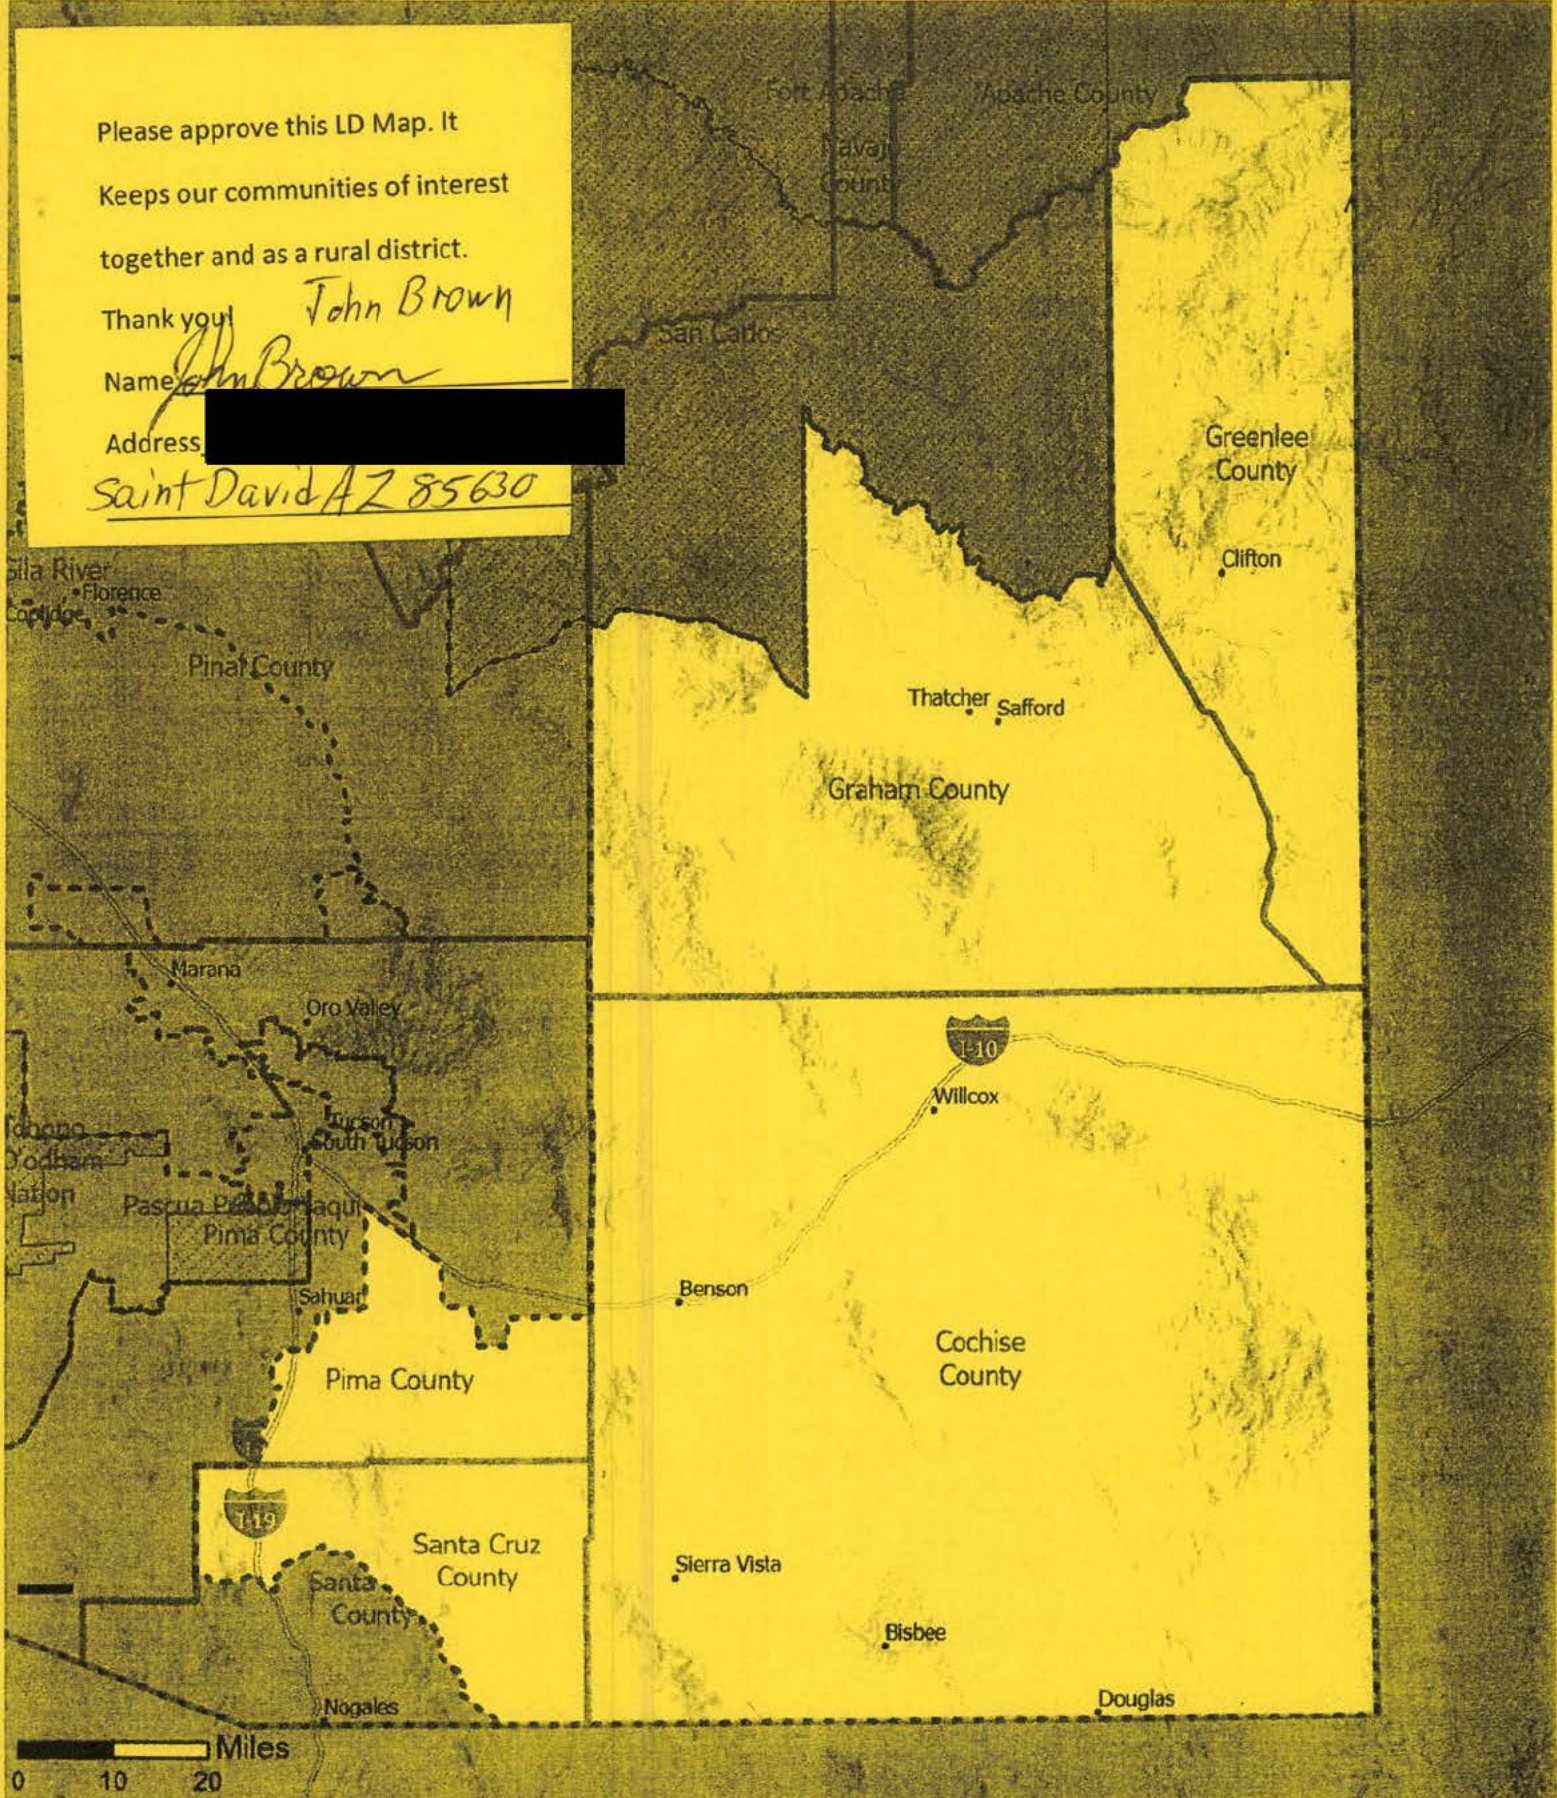

Please approve this LD Map. It
Keeps our communities of interest
together and as a rural district.

Thank you! *John Brown*

Name *John Brown*

Address [Redacted]

Saint David AZ 85630

AZ Draft 9.2 Legislative District: 19

In this version based off LD Test Map Version 9.1, LD Test Map Version 9.2 instead moves District 7 further south, taking Oracle, Mammoth, and San Manuel. For more information on the methodology used to create these boundaries, please visit: <https://redistricting-irc-az.hub.arcgis.com/pages/draft-maps>

- Draft 9.1 Legislative Districts
- Arizona Counties
- Cities (Pop. > 2.5k)
- Arizona Tribal Reservations

les