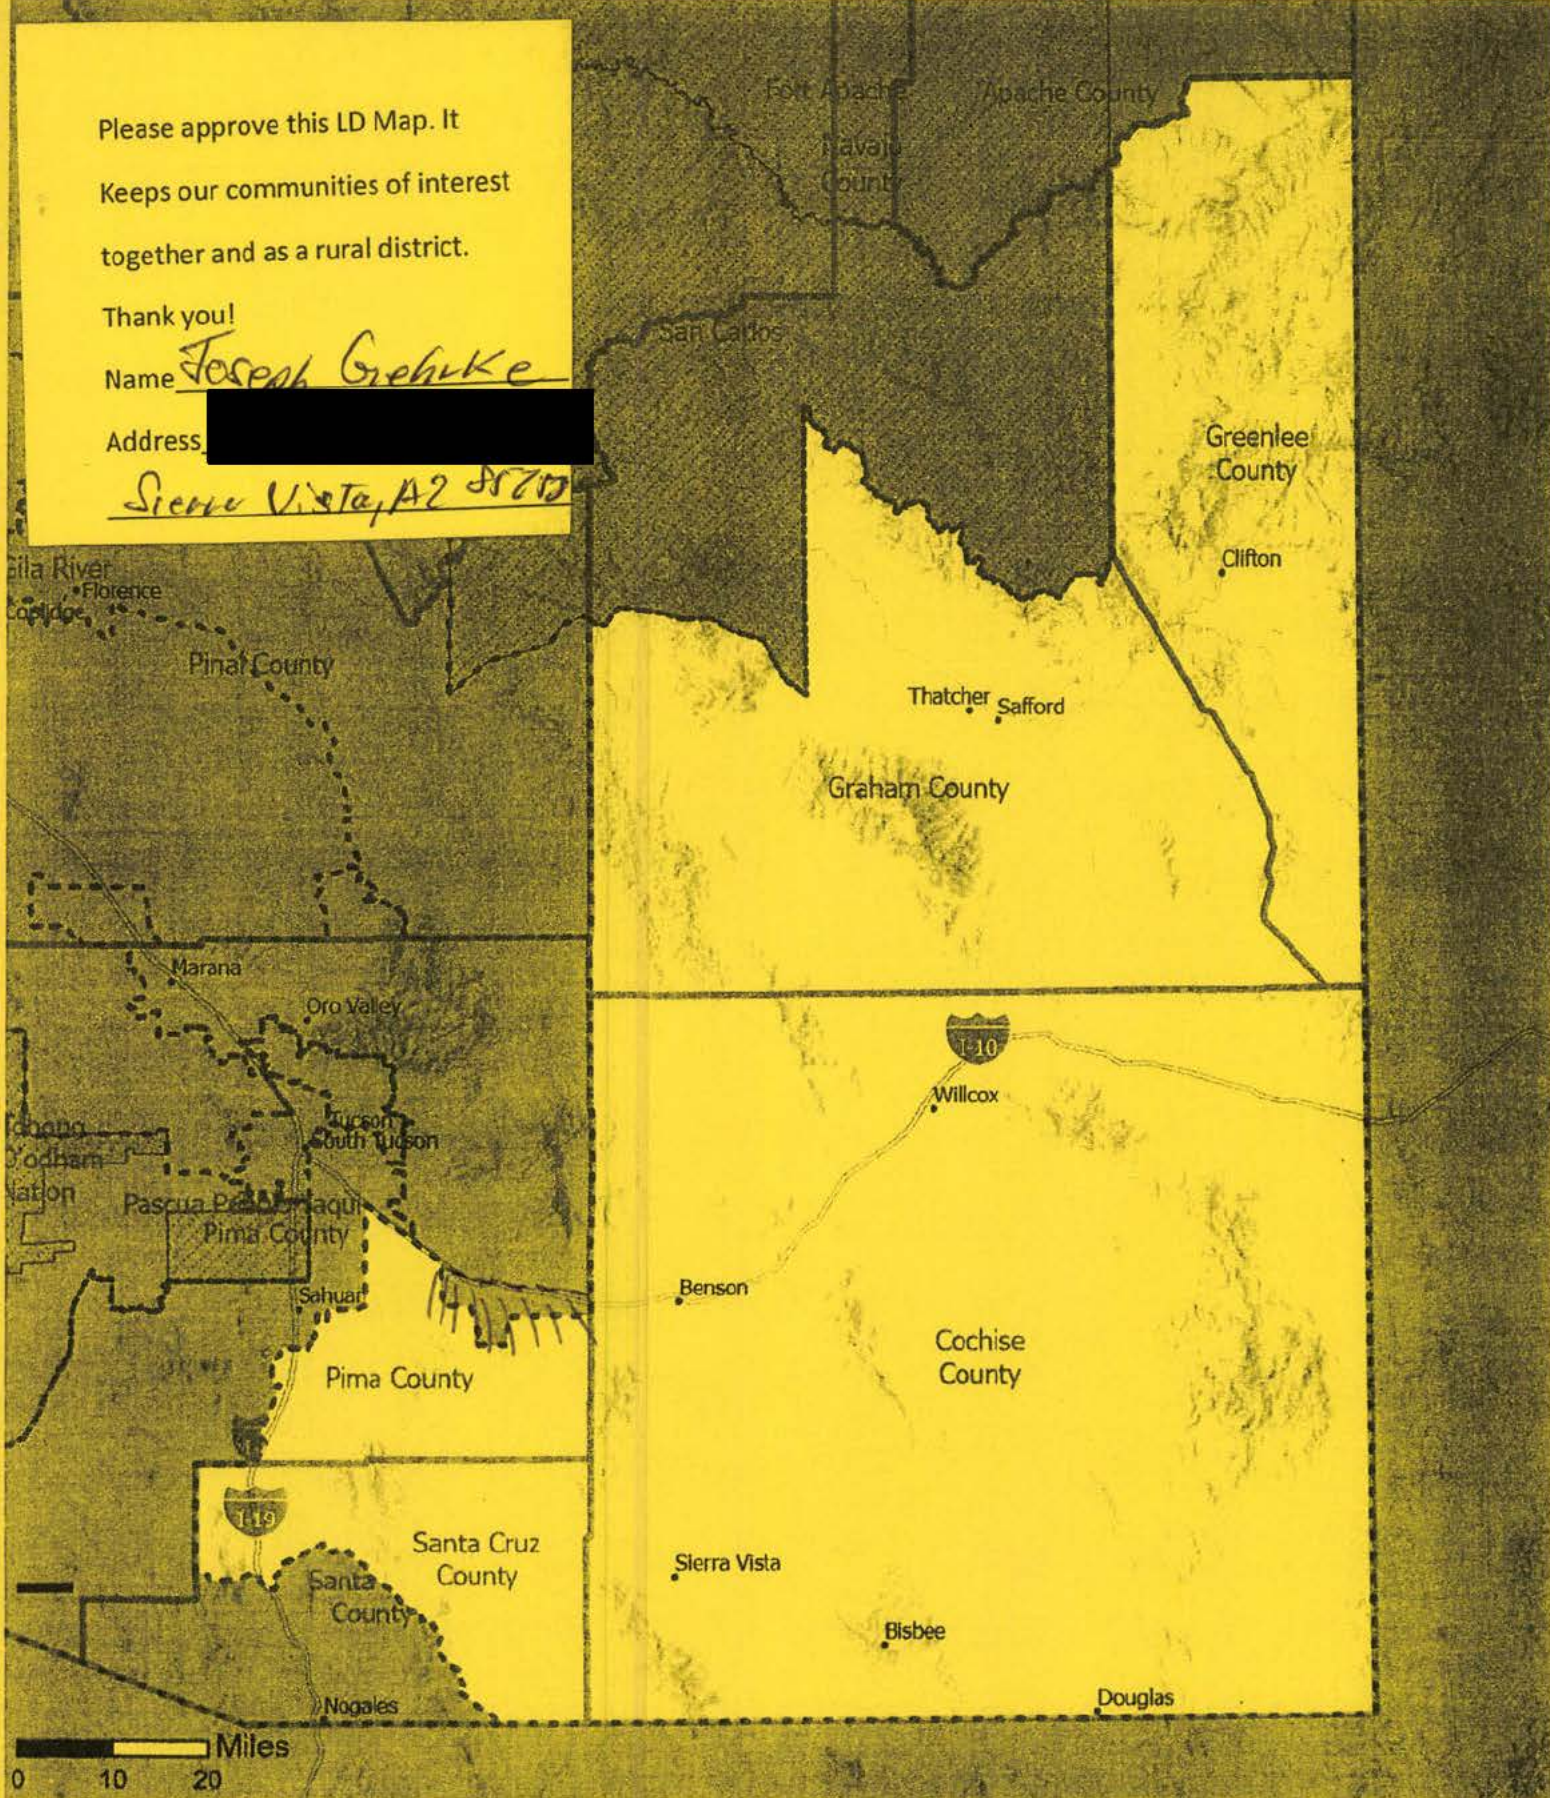

Thank you!

Name Joseph Grehke

Address [REDACTED]

Sierra Vista, AZ 86301

AZ Draft 9.2 Legislative District: 19

In this version based off LD Test Map Version 9.1, LD Test Map Version 9.2 instead moves District 7 further south, taking Oracle, Mammoth, and San Manuel. For more information on the methodology used to create these boundaries, please visit: <https://redistricting-irc-az.hub.arcgis.com/pages/draft-maps>