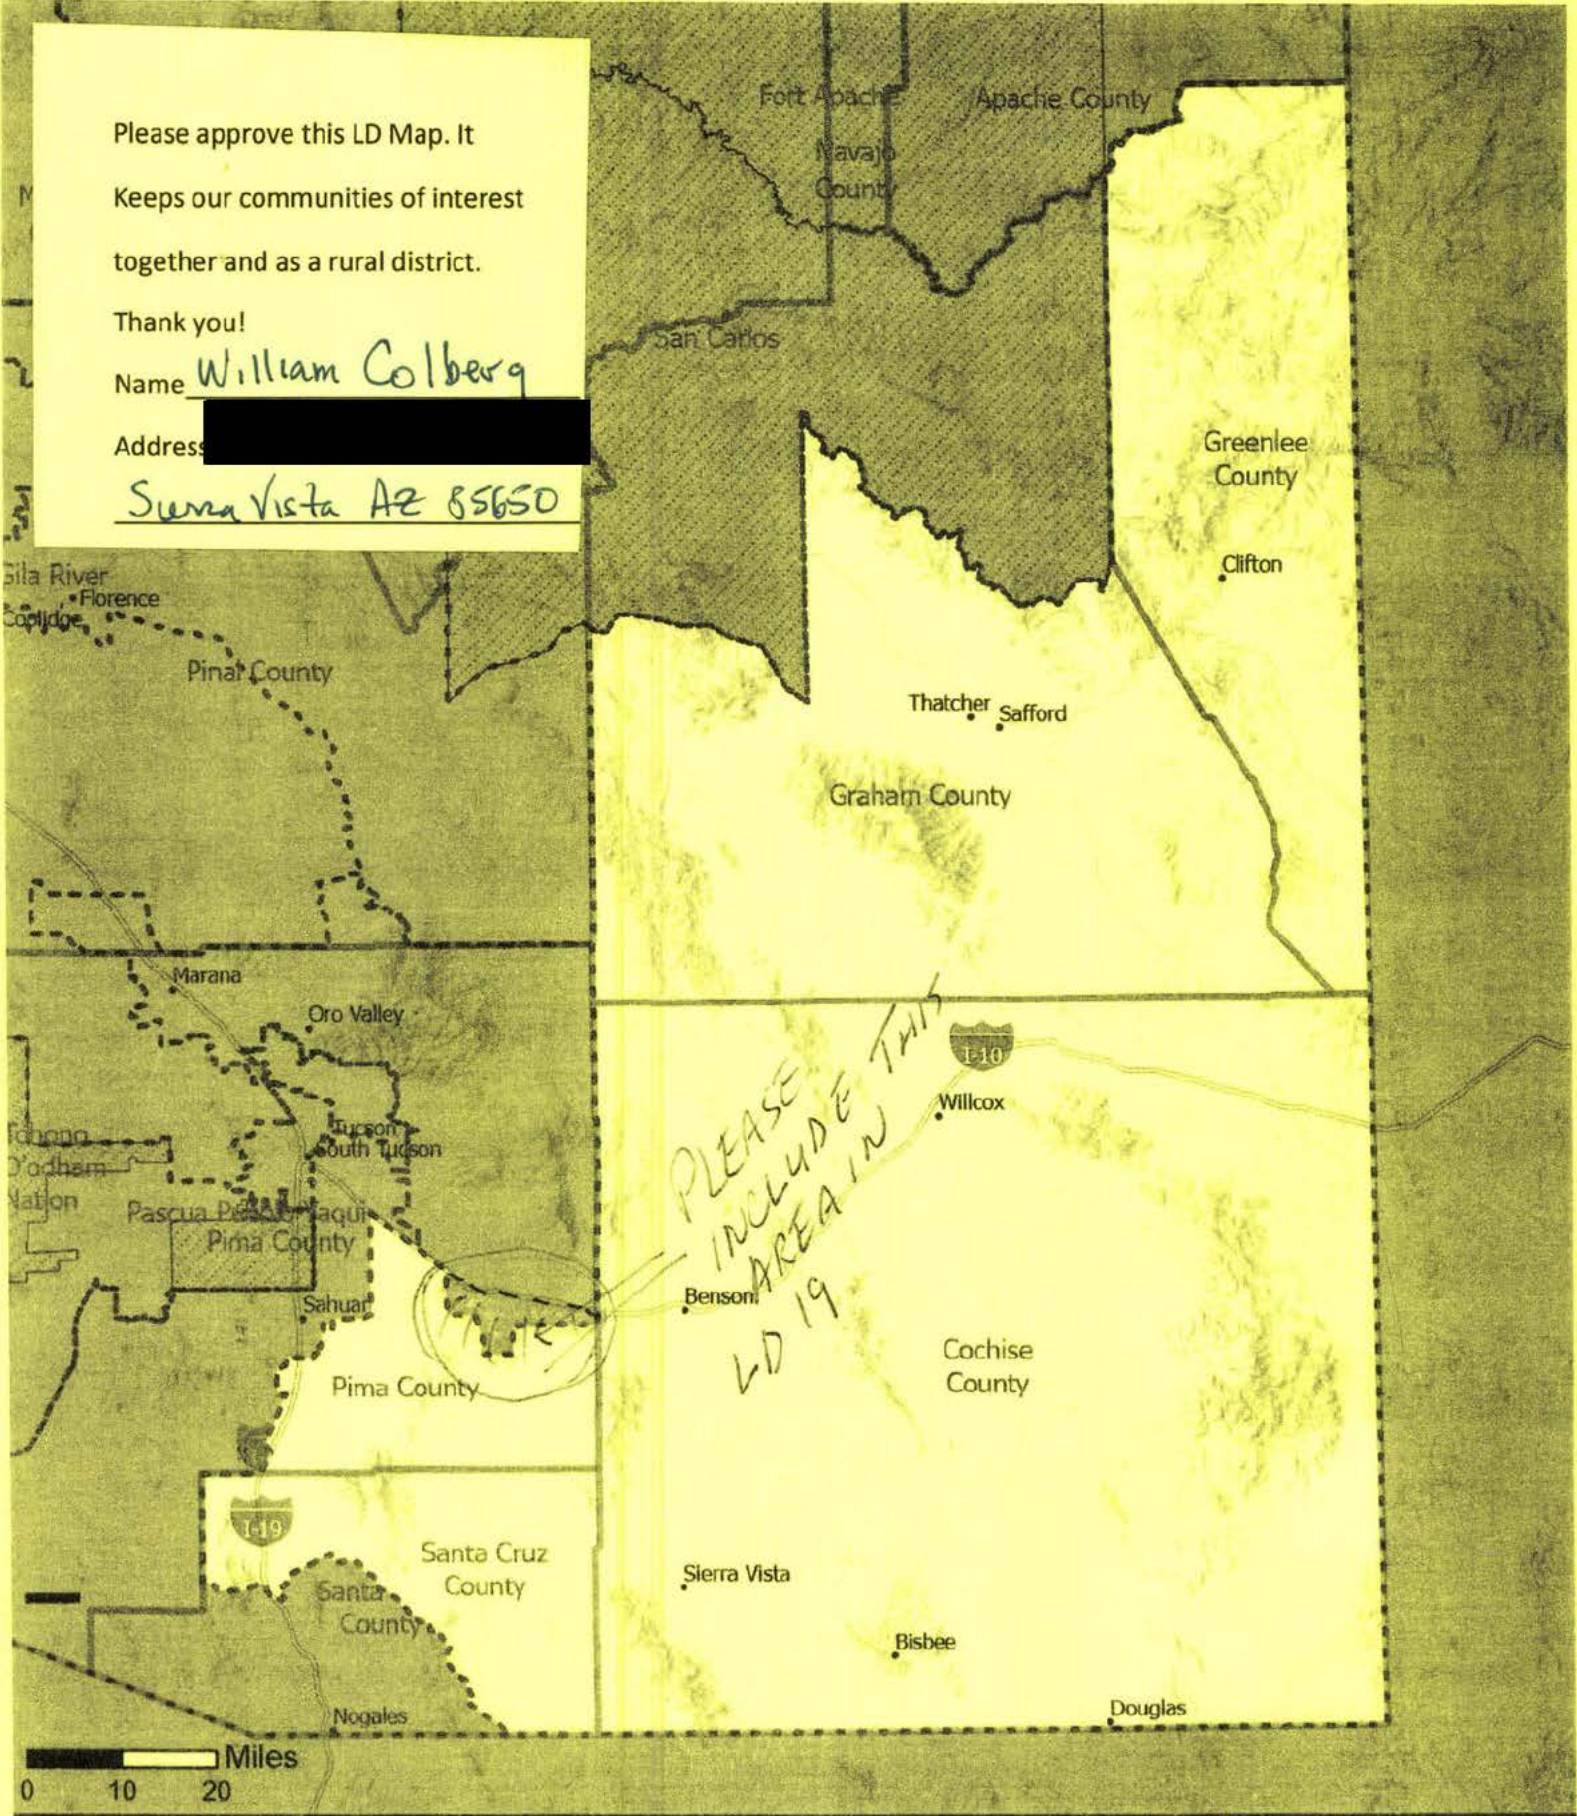

Thank you!

Name William Colberg

Address Sierra Vista AZ 85650

AZ Draft 9.2 Legislative District: 19

In this version based off LD Test Map Version 9.1, LD Test Map Version 9.2 instead moves District 7 further south, taking Oracle, Mammoth, and San Manuel. For more information on the methodology used to create these boundaries, please visit: <https://redistricting-irc-az.hub.arcgis.com/pages/draft-maps>