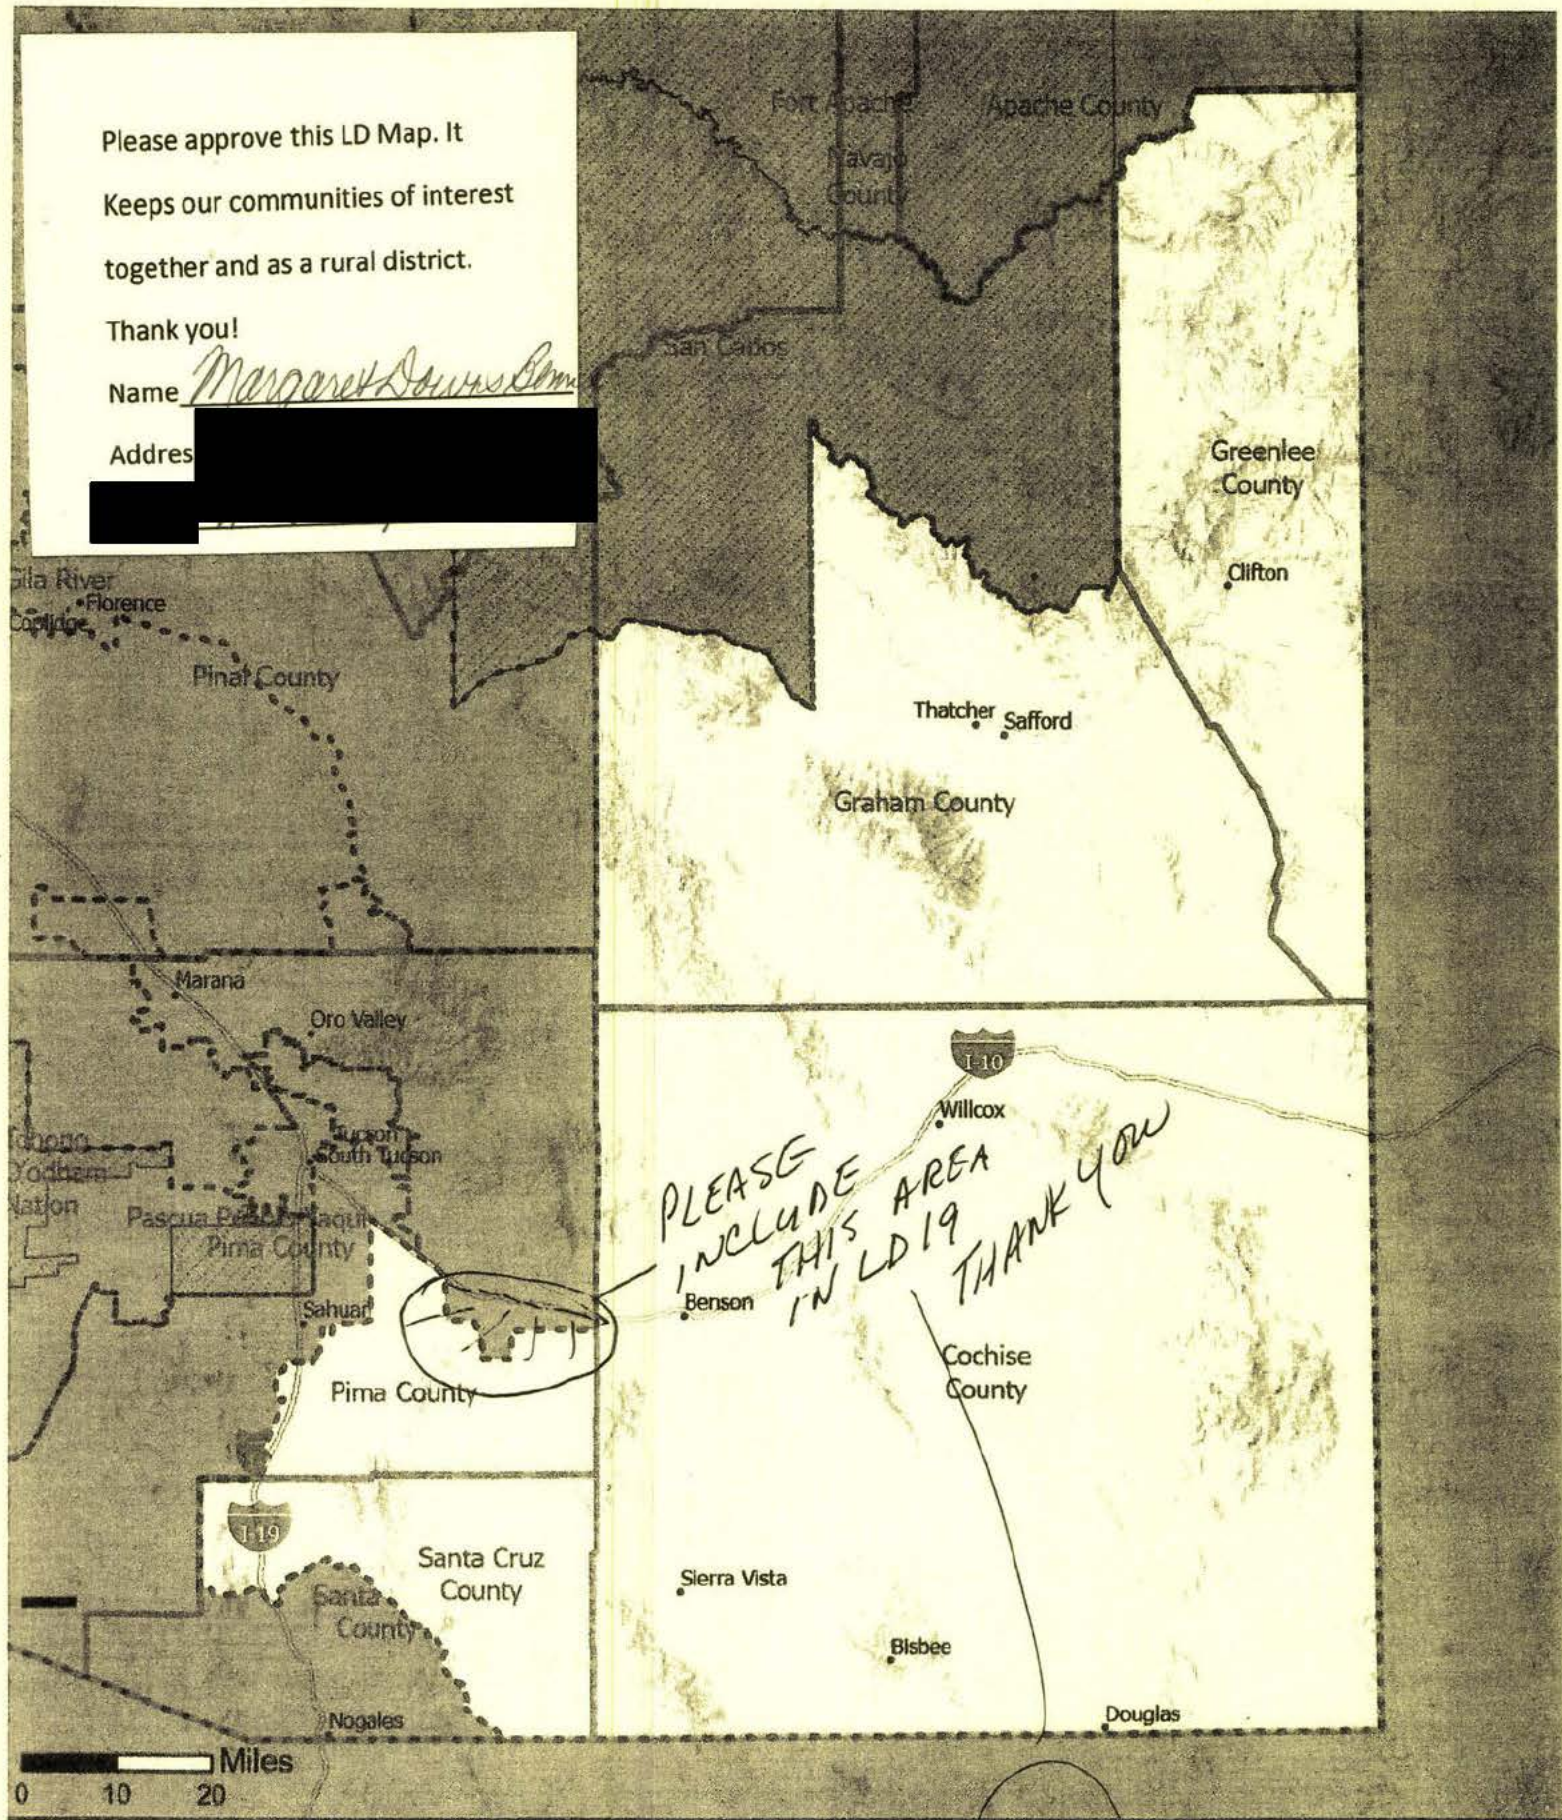

Please approve this LD Map. It
Keeps our communities of interest
together and as a rural district.

Thank you!

Name Margaret Downs Bann

Address

PLEASE
INCLUDE
THIS AREA
IN LD 19
THANK YOU

AZ Draft 9.2 Legislative District: 19

In this version based off LD Test Map Version 9.1, LD Test Map Version 9.2 instead moves District 7 further south, taking Oracle, Mammoth, and San Manuel. For more information on the methodology used to create these boundaries, please visit: <https://redistricting-irc-az.hub.arcgis.com/pages/draft-maps>

- Draft 9.1 Legislative Districts
- Arizona Counties
- Cities (Pop. > 2.5k)
- Arizona Tribal Reservations

les