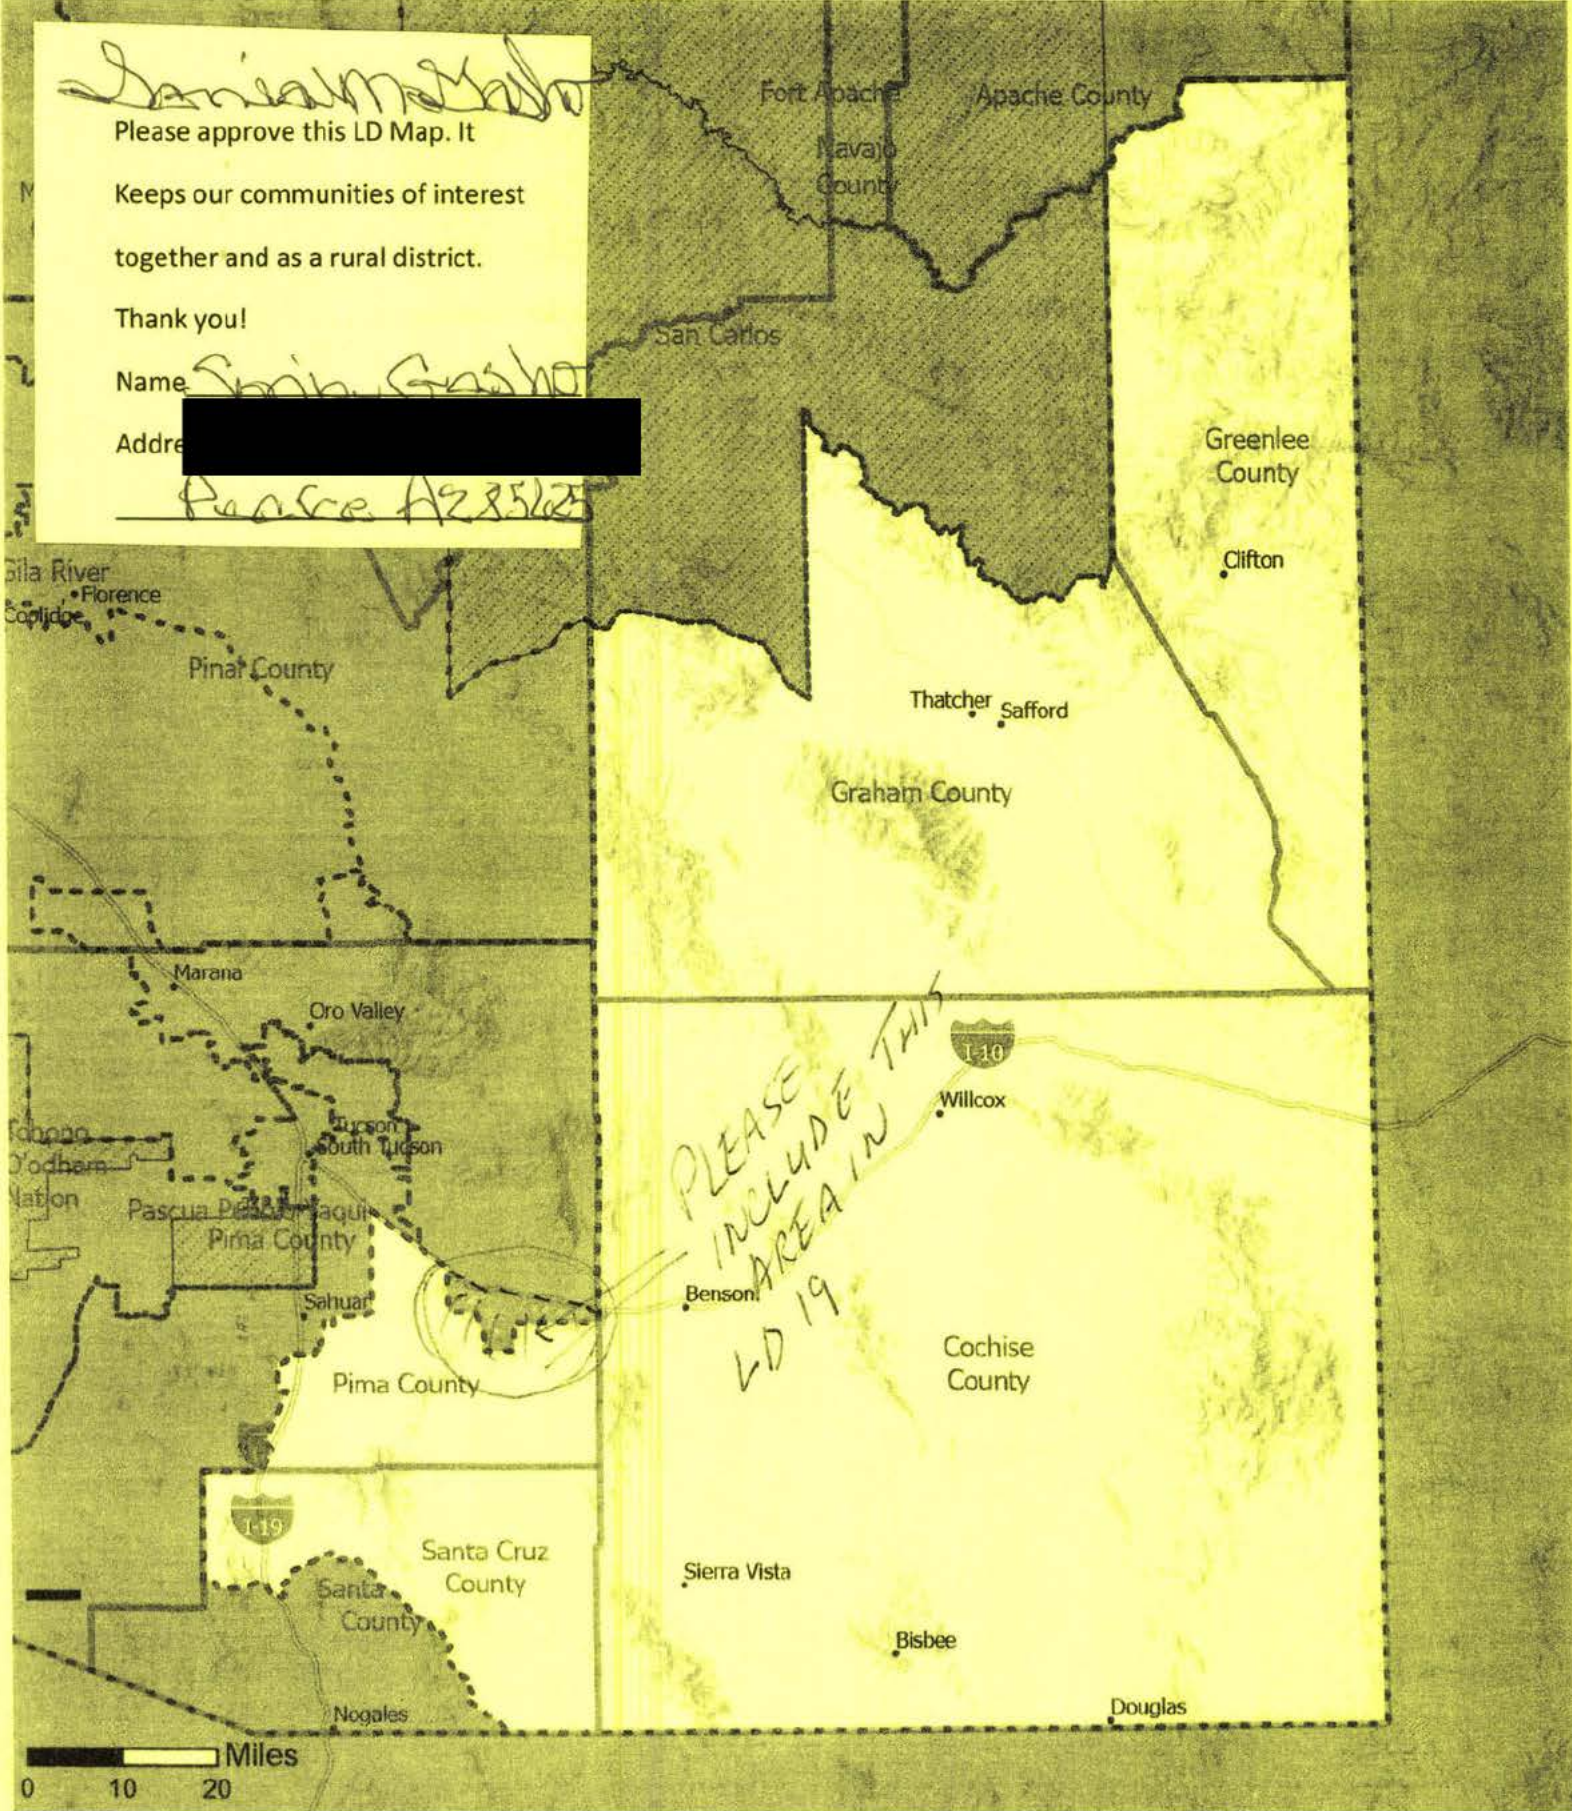

Saniam...

Please approve this LD Map. It
Keeps our communities of interest
together and as a rural district.
Thank you!

Name Spin Gasho
Address [REDACTED]
PO Box 428562

PLEASE
INCLUDE THIS
AREA IN
LD 19

AZ Draft 9.2 Legislative District: 19