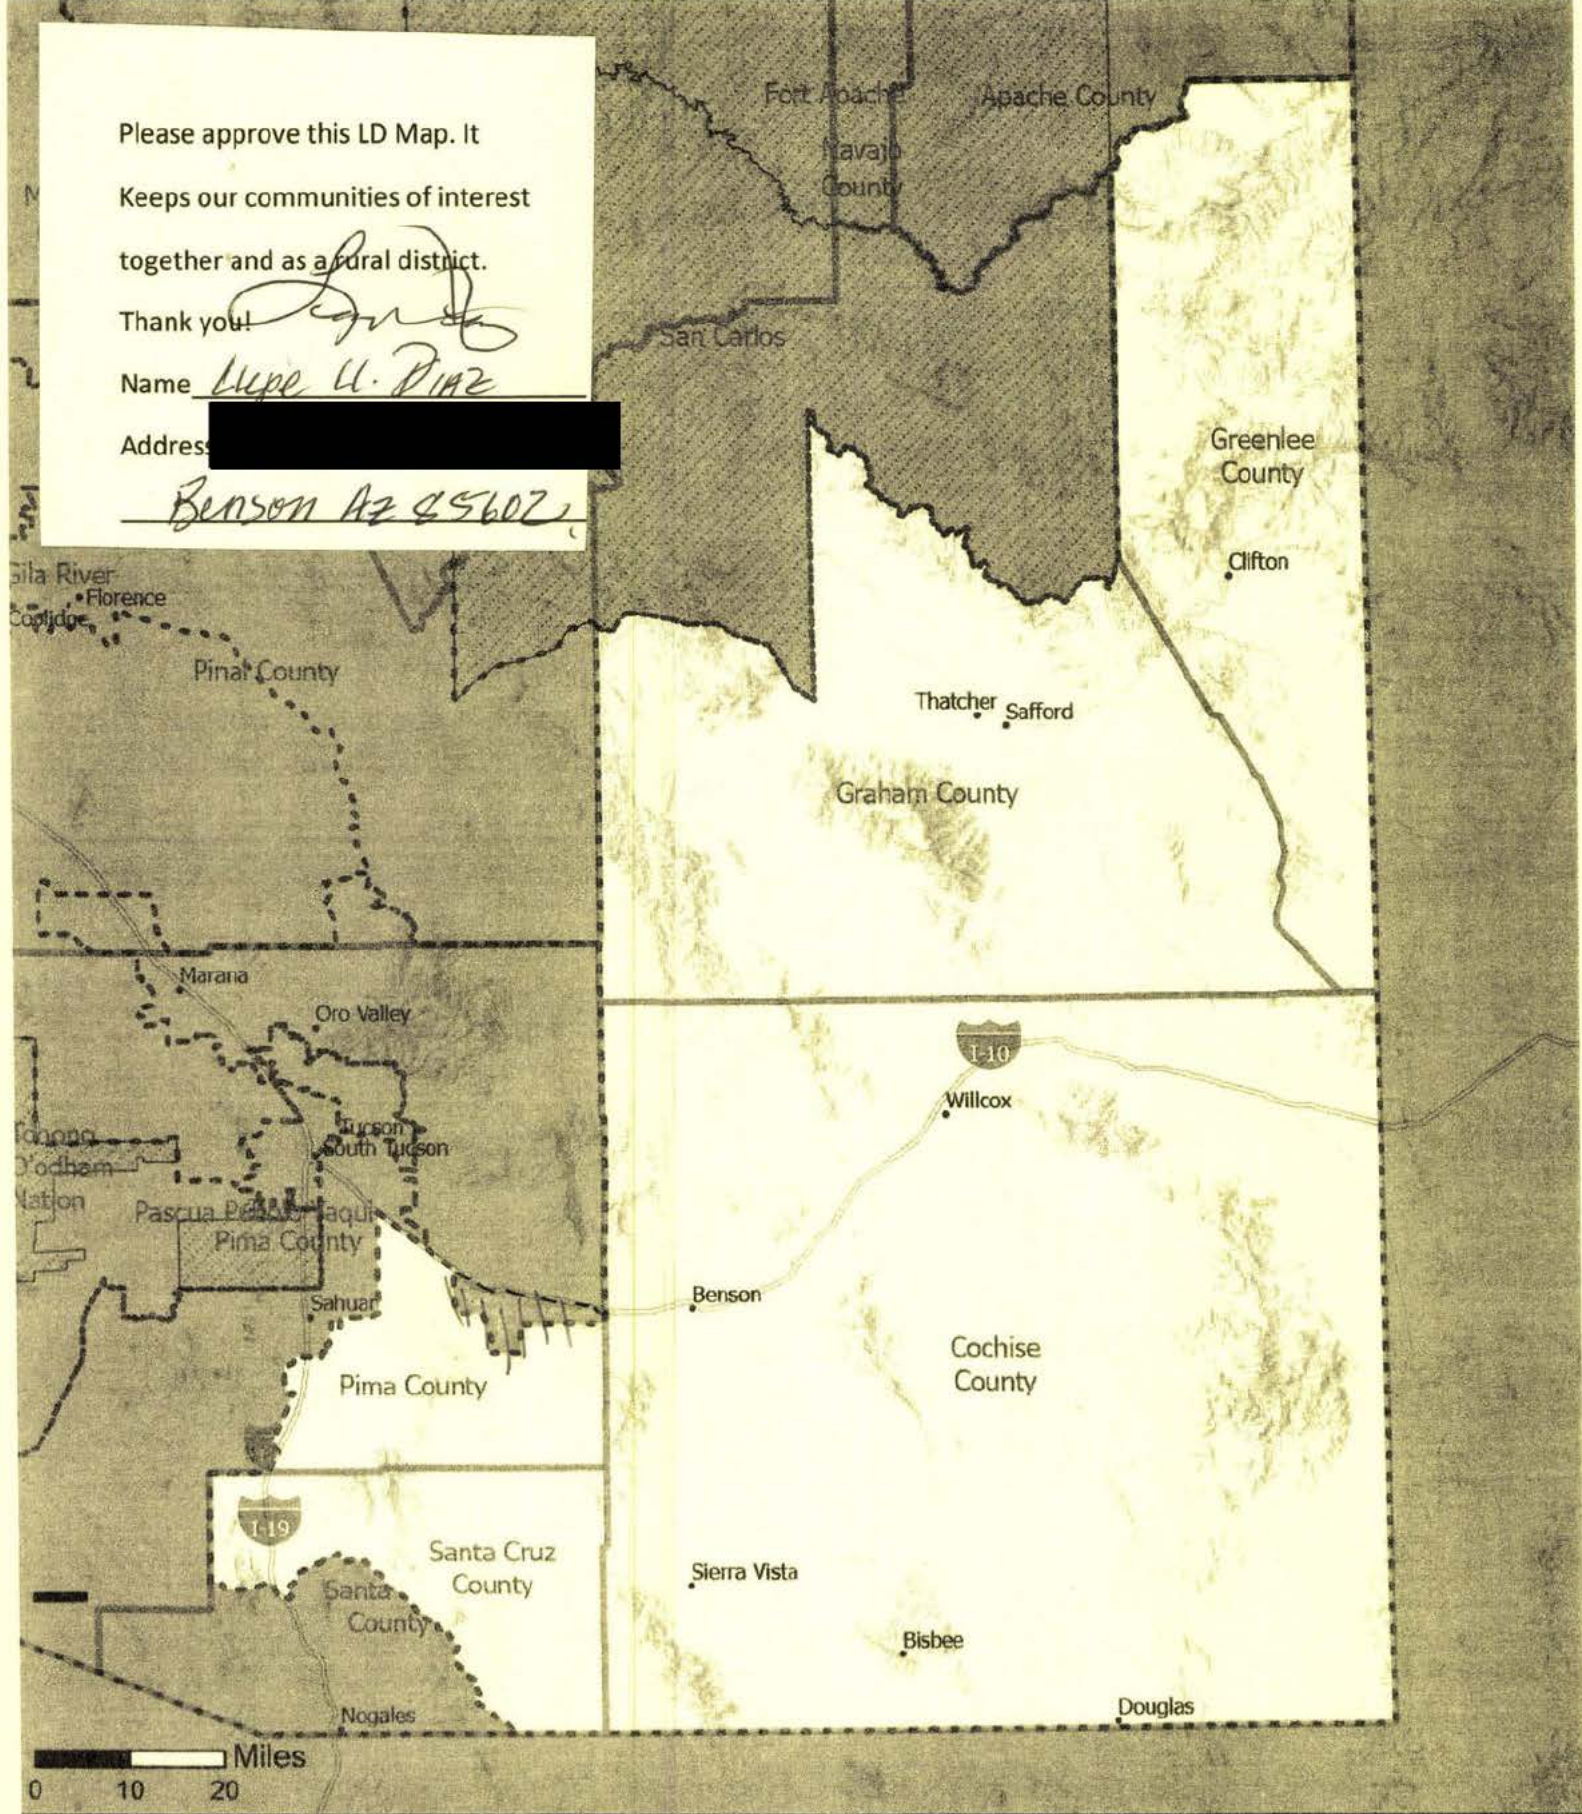

Please approve this LD Map. It
Keeps our communities of interest
together and as a rural district.

Thank you!

Name Lupe U. Diaz

Address [REDACTED]

Benson AZ 85602

AZ Draft 9.2 Legislative District: 19

In this version based off LD Test Map Version 9.1, LD Test Map Version 9.2 instead moves District 7 further south, taking Oracle, Mammoth, and San Manuel. For more information on the methodology used to create these boundaries, please visit: <https://redistricting-irc-az.hub.arcgis.com/pages/draft-maps>

- Draft 9.1 Legislative Districts
- Arizona Counties
- Cities (Pop. > 2.5k)
- Arizona Tribal Reservations

ARIZONA