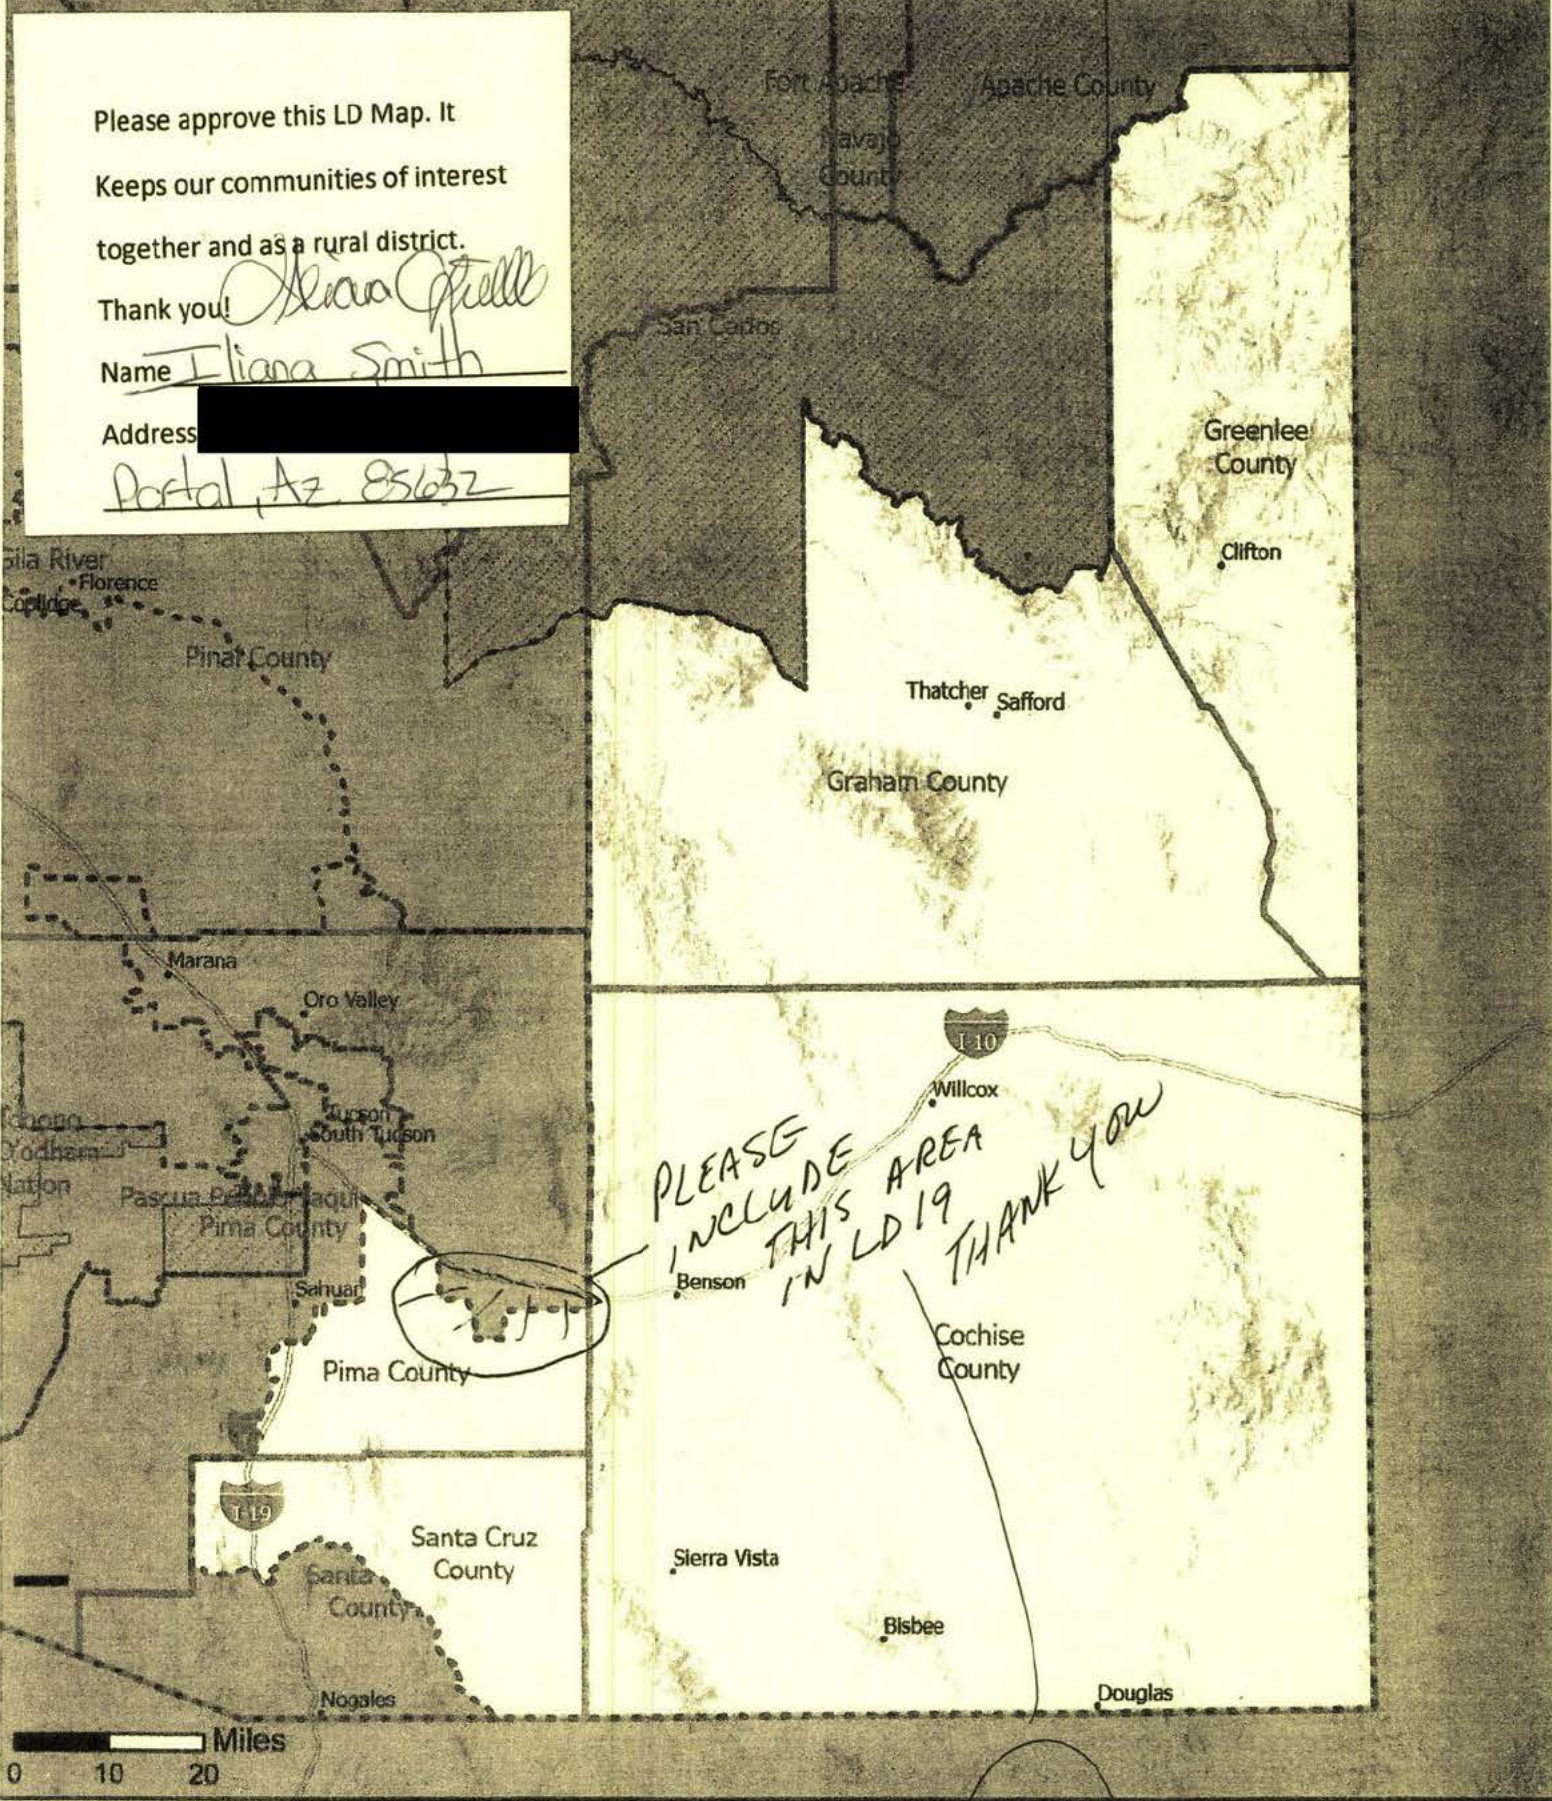

Please approve this LD Map. It
Keeps our communities of interest
together and as a rural district.

Thank you!

Eliana Smith

Name

Eliana Smith

Address

Portal, Az 85632

AZ Draft 9.2 Legislative District: 19

In this version based off LD Test Map Version 9.1, LD Test Map Version 9.2 instead moves District 7 further south, taking Oracle, Mammoth, and San Manuel. For more information on the methodology used to create these boundaries, please visit: <https://redistricting-irc-az.hub.arcgis.com/pages/draft-maps>

- Draft 9.1 Legislative Districts
- Arizona Counties
- Cities (Pop. > 2.5k)
- Arizona Tribal Reservations

ARIZONA
DEPARTMENT OF REVENUE AND FINANCE

les