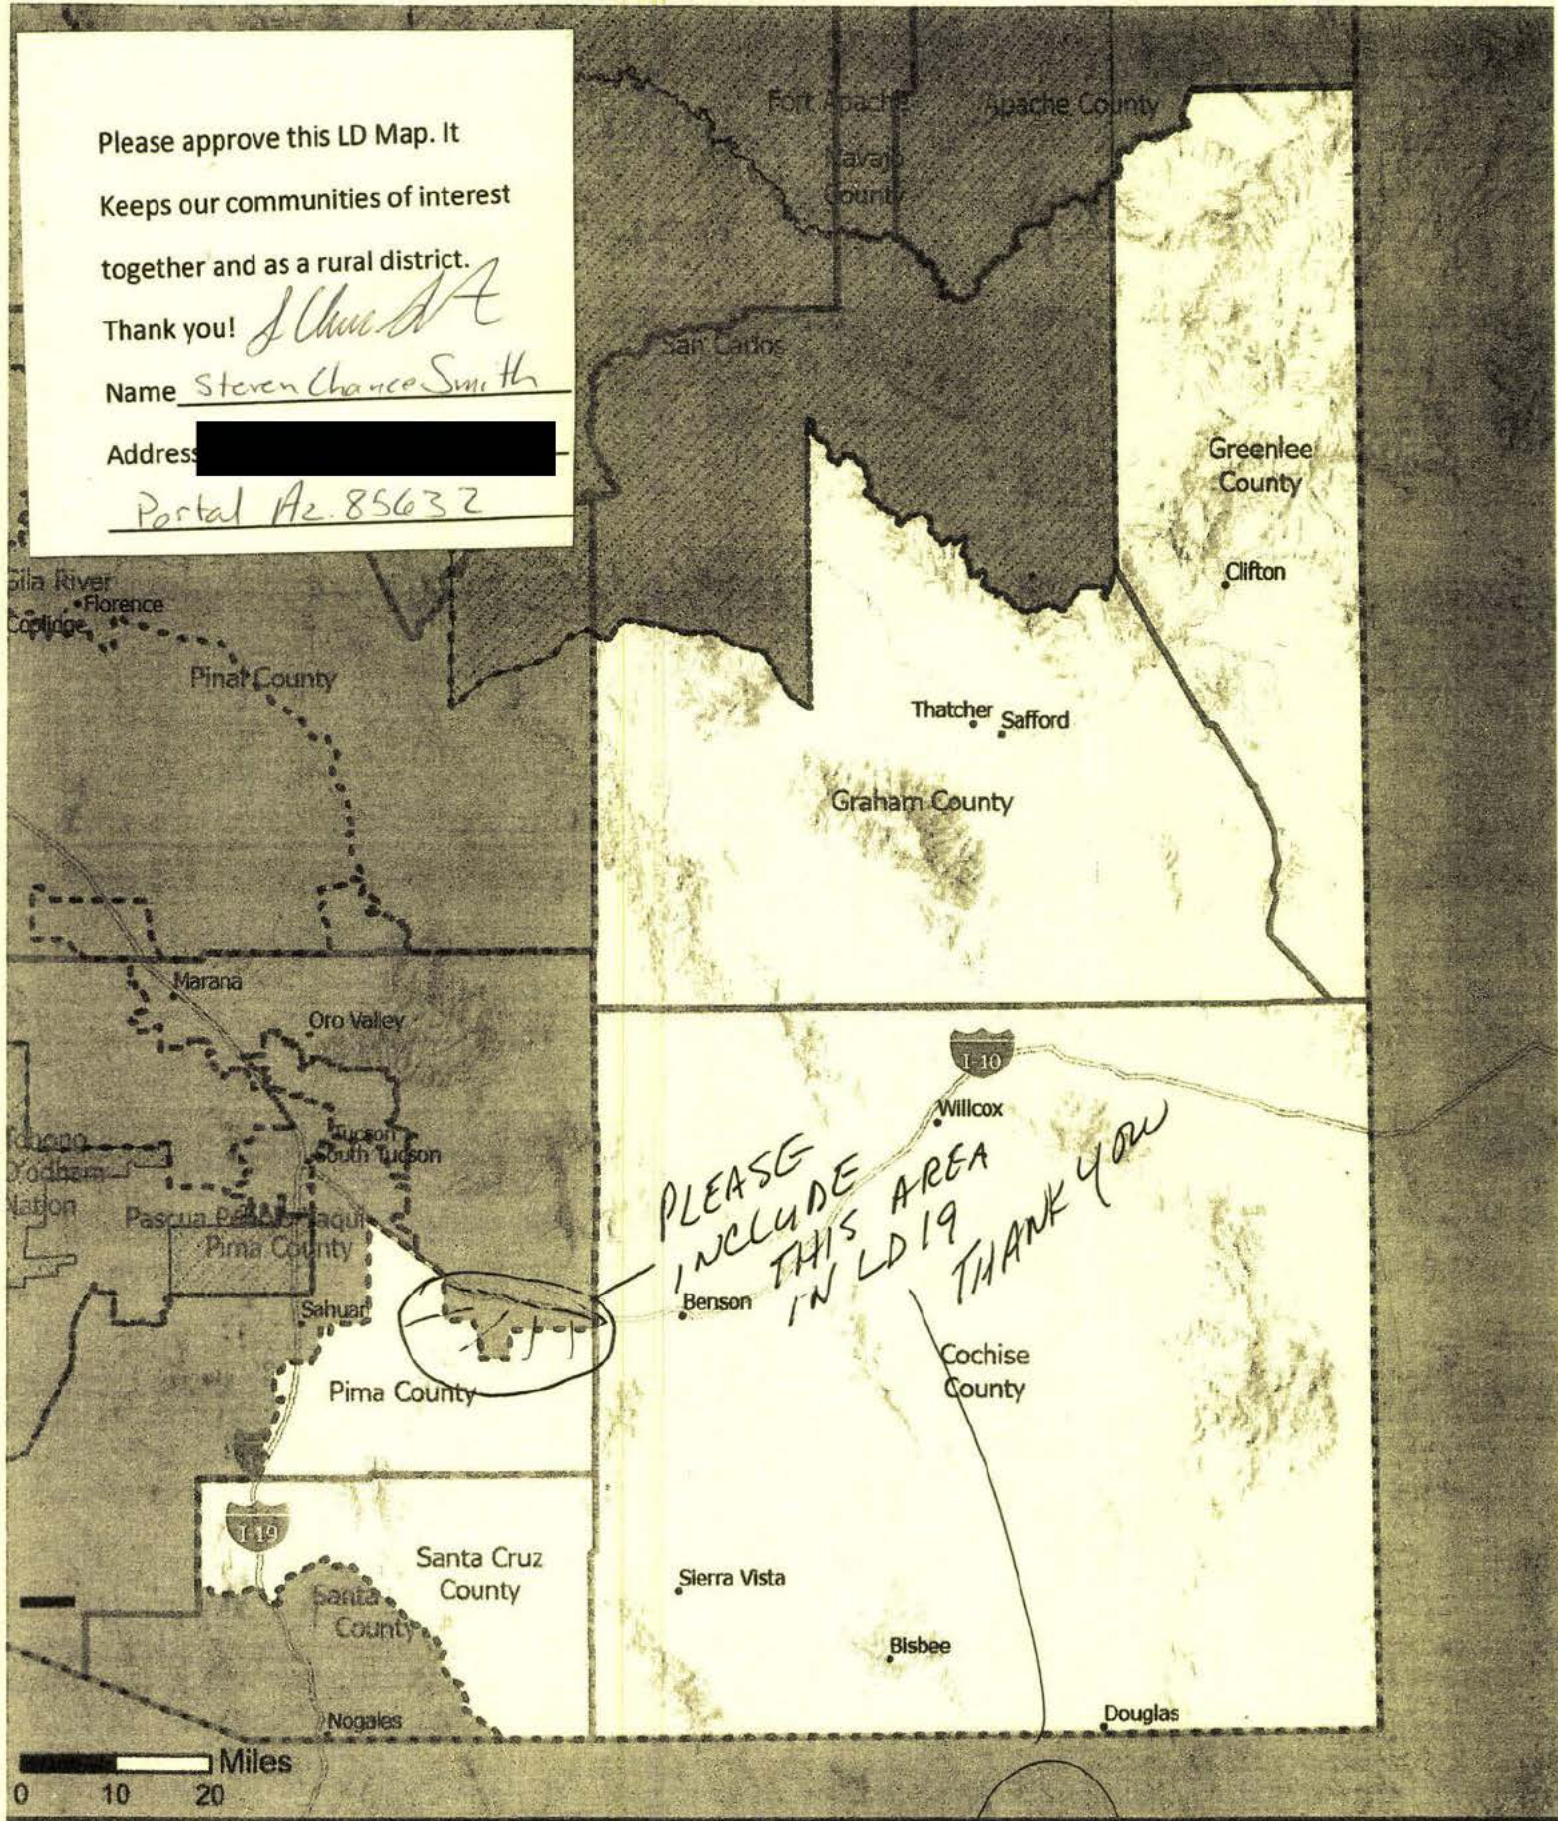

Please approve this LD Map. It
Keeps our communities of interest
together and as a rural district.

Thank you!

Name Steven Chance Smith

Address [REDACTED]

Portal Az. 85632

AZ Draft 9.2 Legislative District: 19

In this version based off LD Test Map Version 9.1, LD Test Map Version 9.2 instead moves District 7 further south, taking Oracle, Mammoth, and San Manuel. For more information on the methodology used to create these boundaries, please visit: <https://redistricting-irc-az.hub.arcgis.com/pages/draft-maps>

- Draft 9.1 Legislative Districts
- Arizona Counties
- Cities (Pop. > 2.5k)
- Arizona Tribal Reservations

ARIZONA
LEGISLATIVE DISTRICTS

les