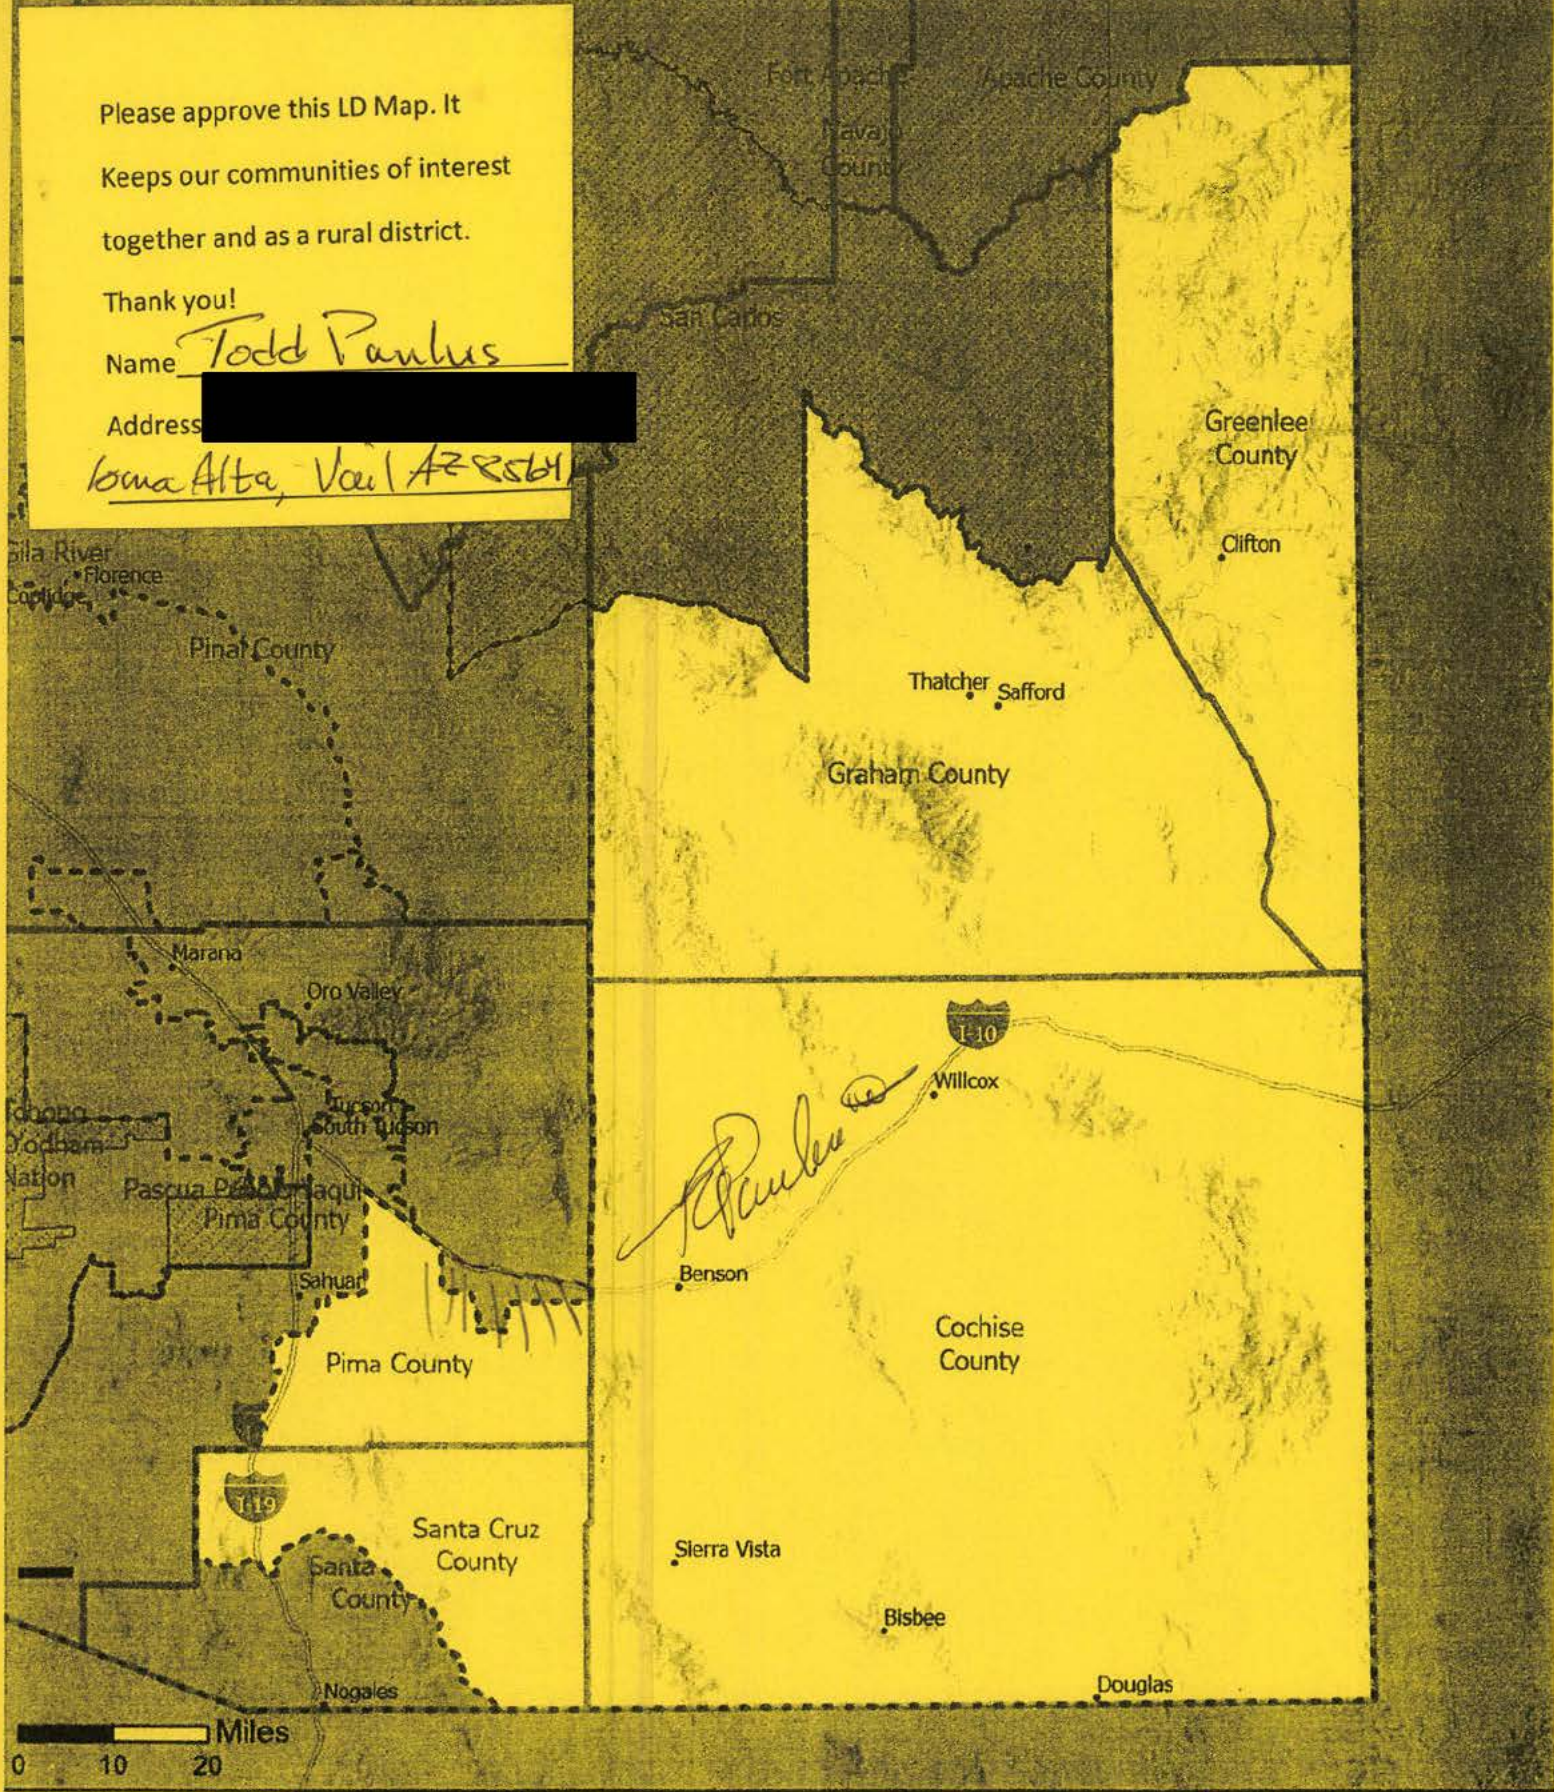

Please approve this LD Map. It
Keeps our communities of interest
together and as a rural district.

Thank you!

Name Todd Paulus

Address

Yuma Alta, Vacl AZ 85641

AZ Draft 9.2 Legislative District: 19

In this version based off LD Test Map Version 9.1, LD Test Map Version 9.2 instead moves District 7 further south, taking Oracle, Mammoth, and San Manuel. For more information on the methodology used to create these boundaries, please visit: <https://redistricting-irc-az.hub.arcgis.com/pages/draft-maps>

- Draft 9.1 Legislative Districts
- Arizona Counties
- Cities (Pop. > 2.5k)
- Arizona Tribal Reservations

ARIZONA
SUN BELT AND SOUTHWESTERN STATES

les