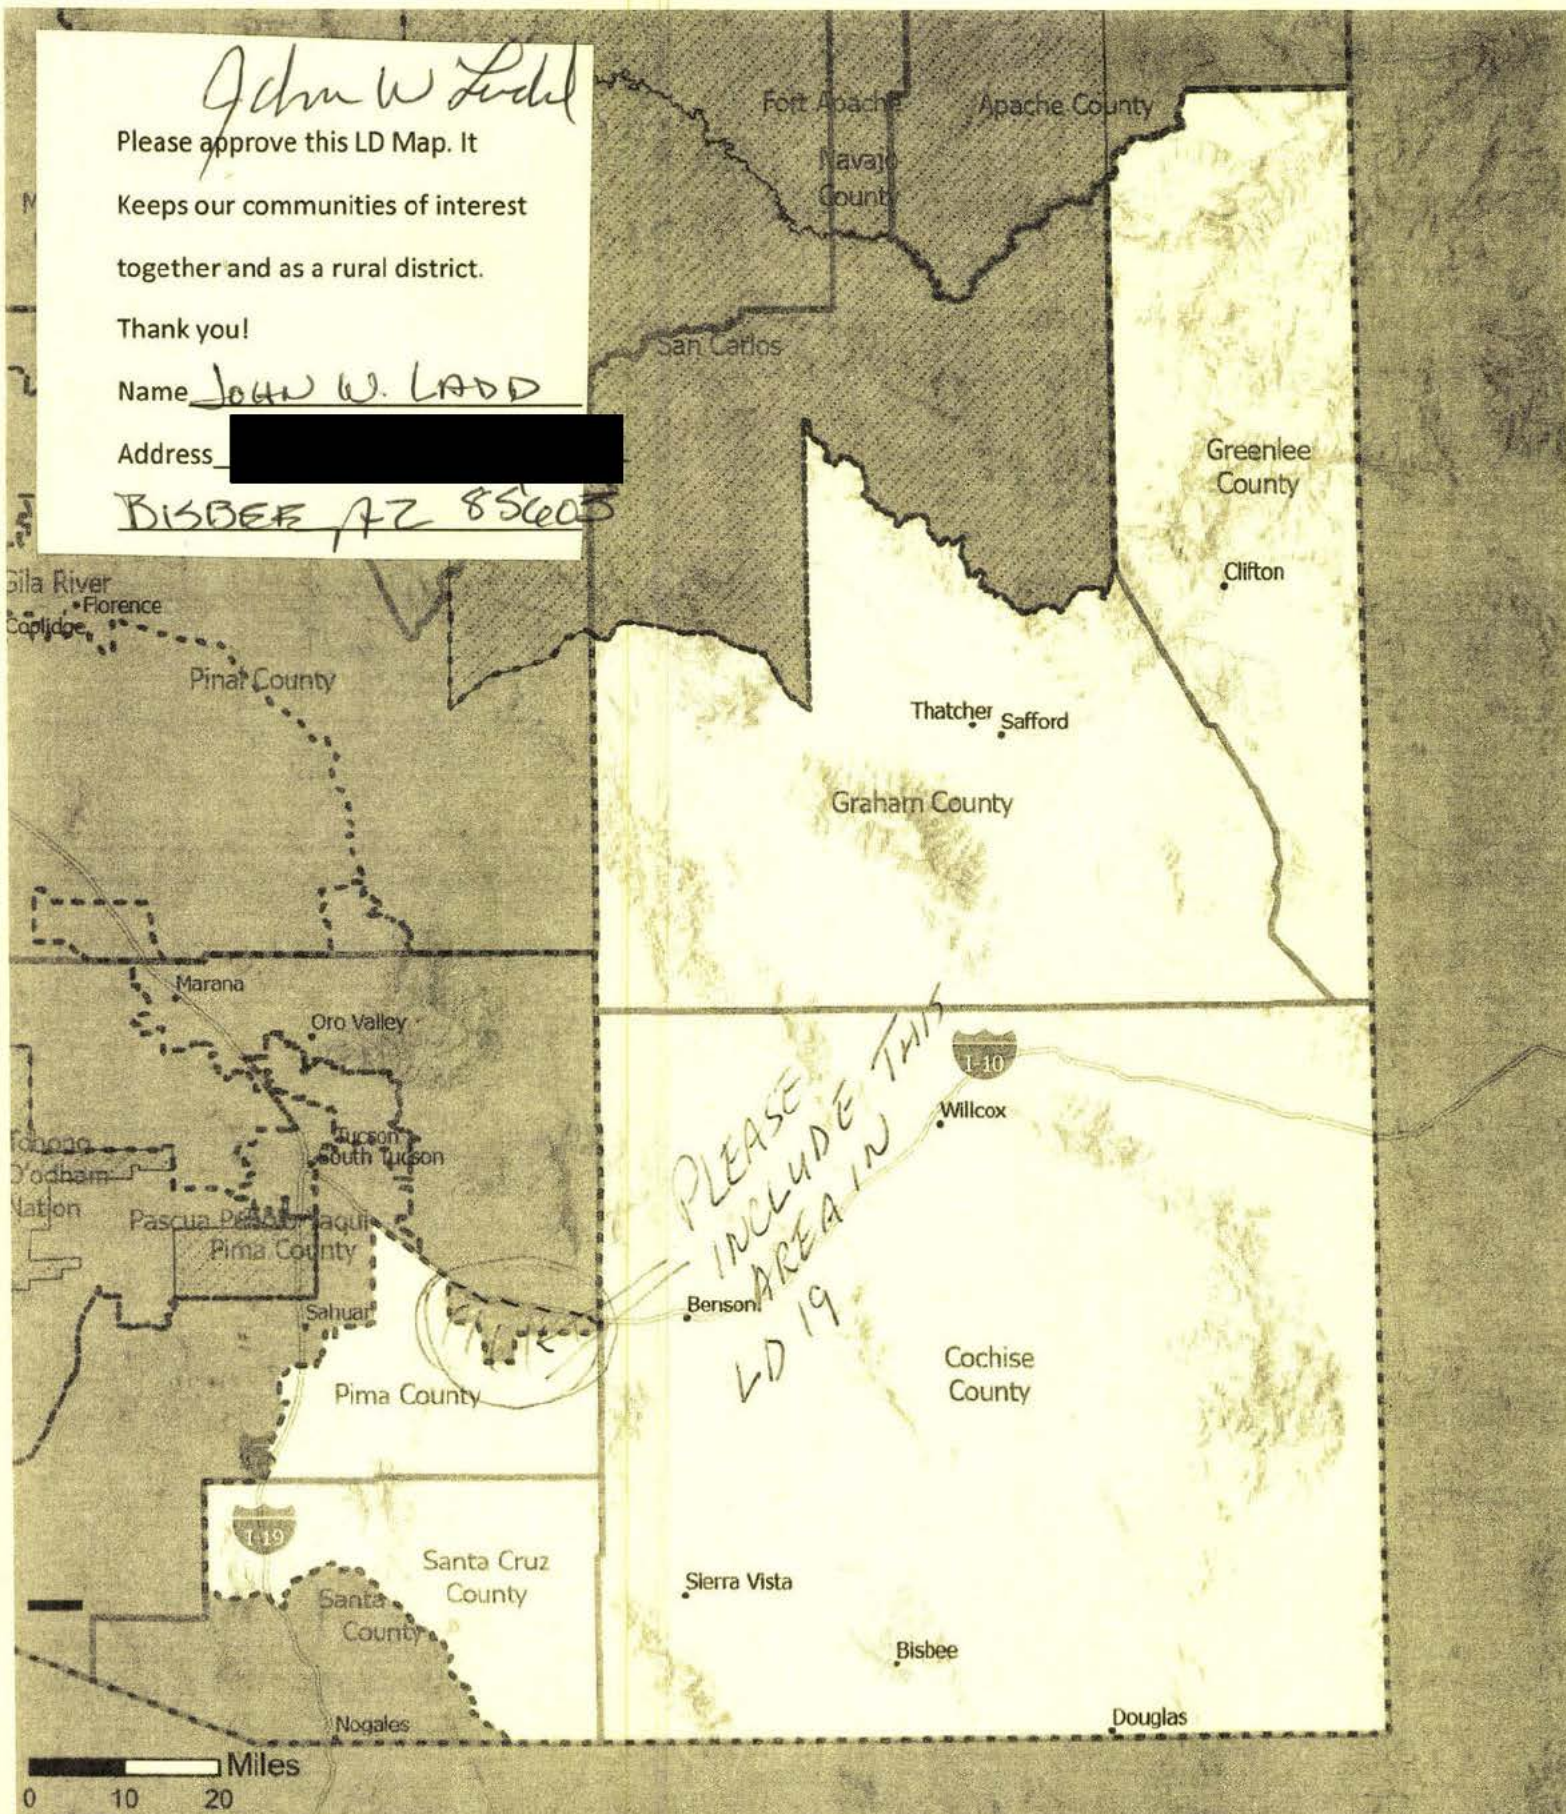

John W Ladd

Please approve this LD Map. It
Keeps our communities of interest
together and as a rural district.
Thank you!

Name John W. Ladd

Address [REDACTED]
BISBEE AZ 85603

AZ Draft 9.2 Legislative District: 19

In this version based off LD Test Map Version 9.1, LD Test Map Version 9.2 instead moves District 7 further south, taking Oracle, Mammoth, and San Manuel. For more information on the methodology used to create these boundaries, please visit: <https://redistricting-irc-az.hub.arcgis.com/pages/draft-maps>

- Draft 9.1 Legislative Districts
- Arizona Counties
- Cities (Pop. > 2.5k)
- Arizona Tribal Reservations