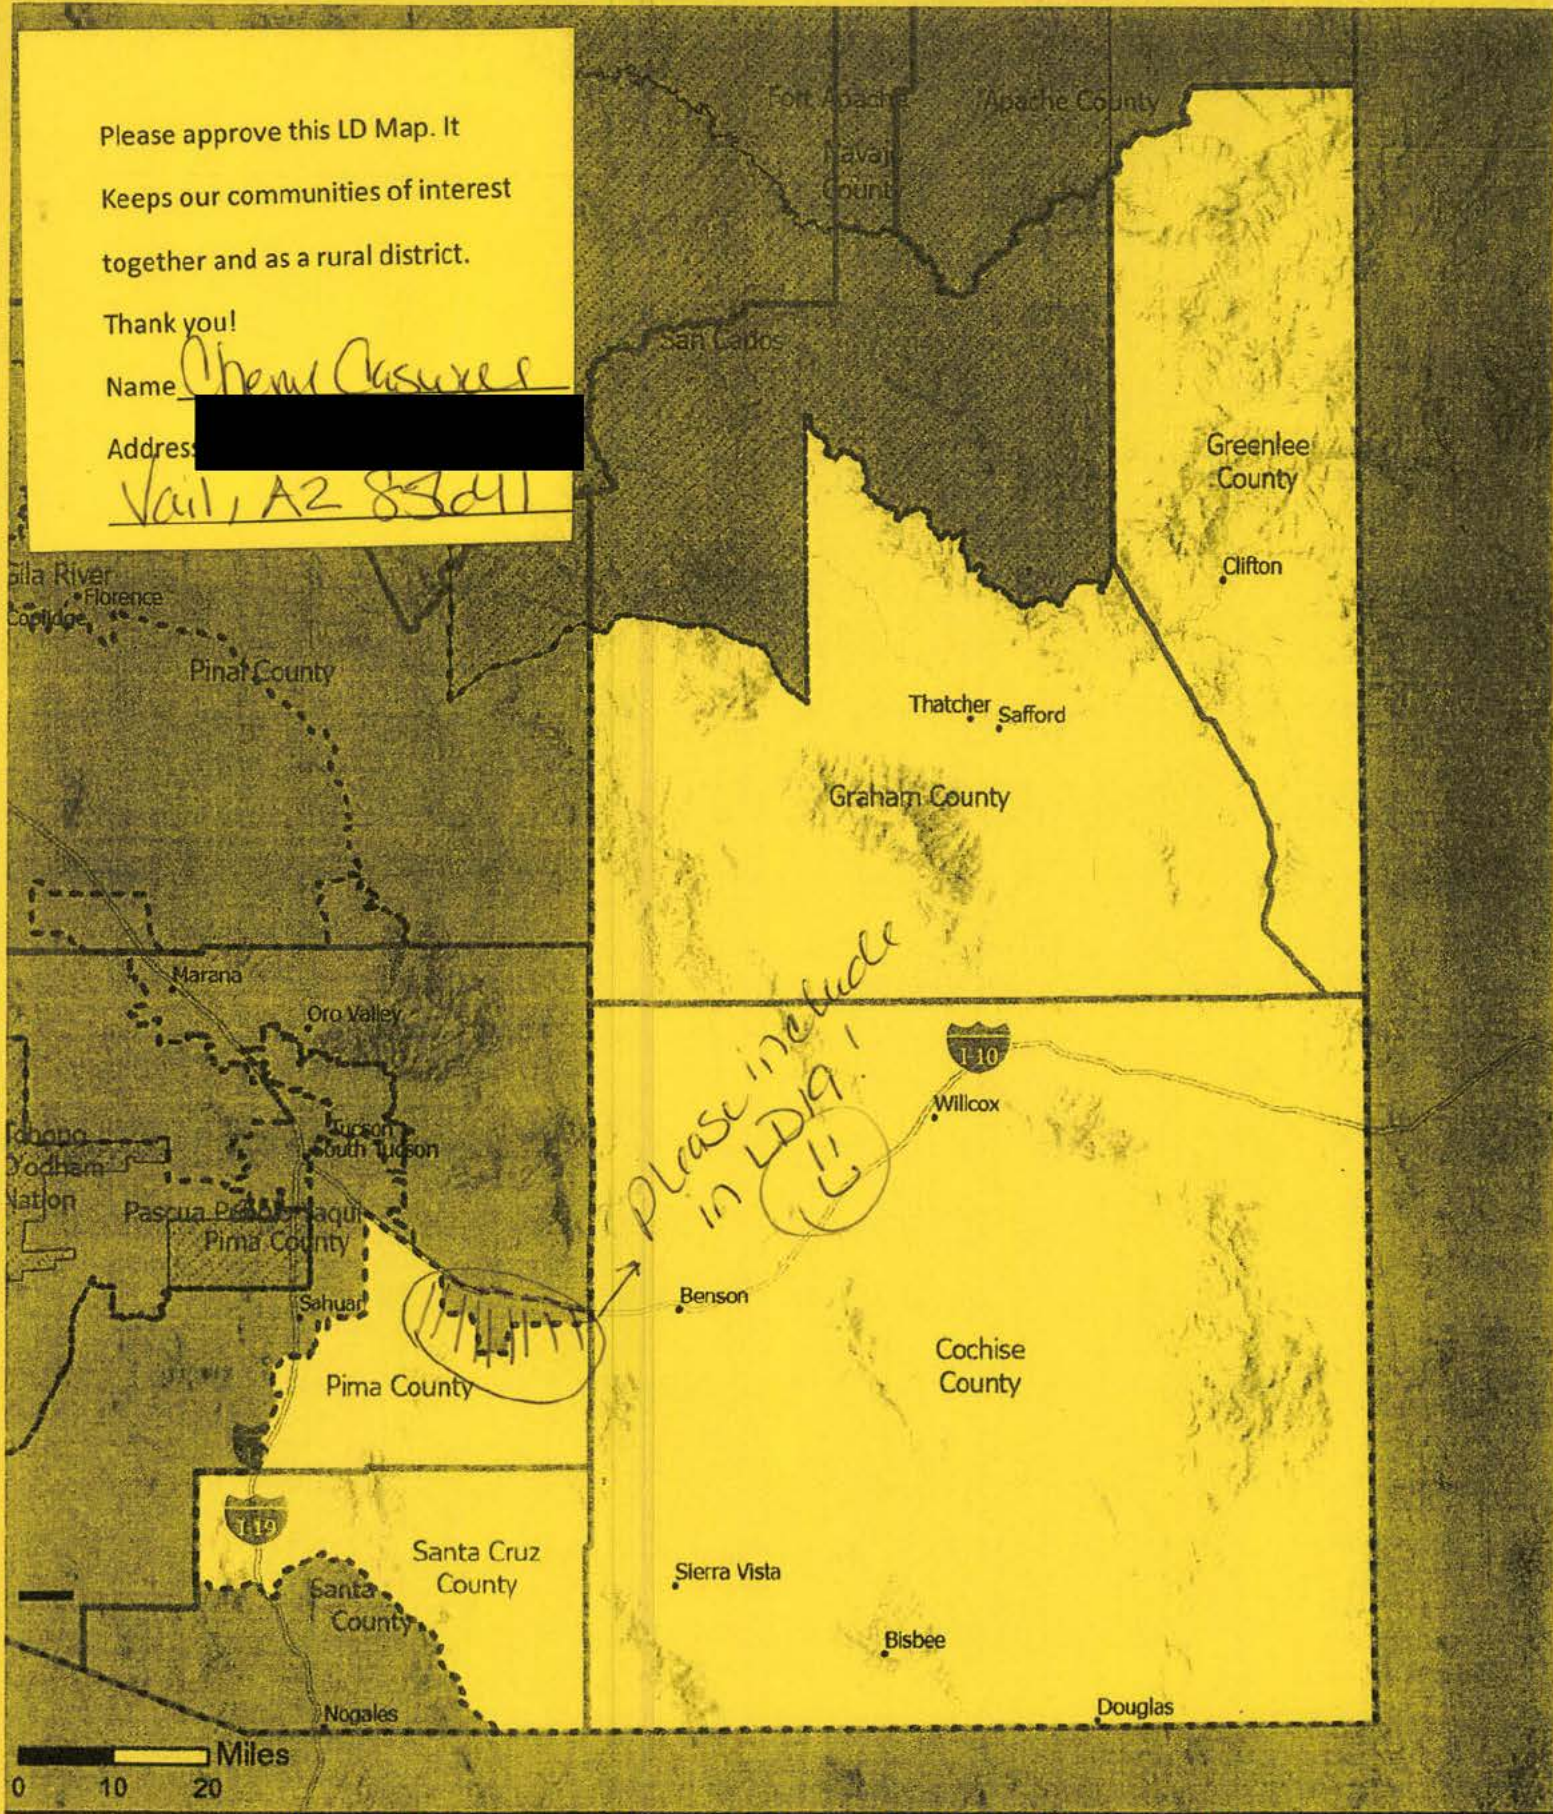

Thank you!

Name Chemi Casarez

Address

Vail, AZ 85641

AZ Draft 9.2 Legislative District: 19

In this version based off LD Test Map Version 9.1, LD Test Map Version 9.2 instead moves District 7 further south, taking Oracle, Mammoth, and San Manuel. For more information on the methodology used to create these boundaries, please visit: <https://redistricting-az-irc.hub.arcgis.com/pages/draft-maps>