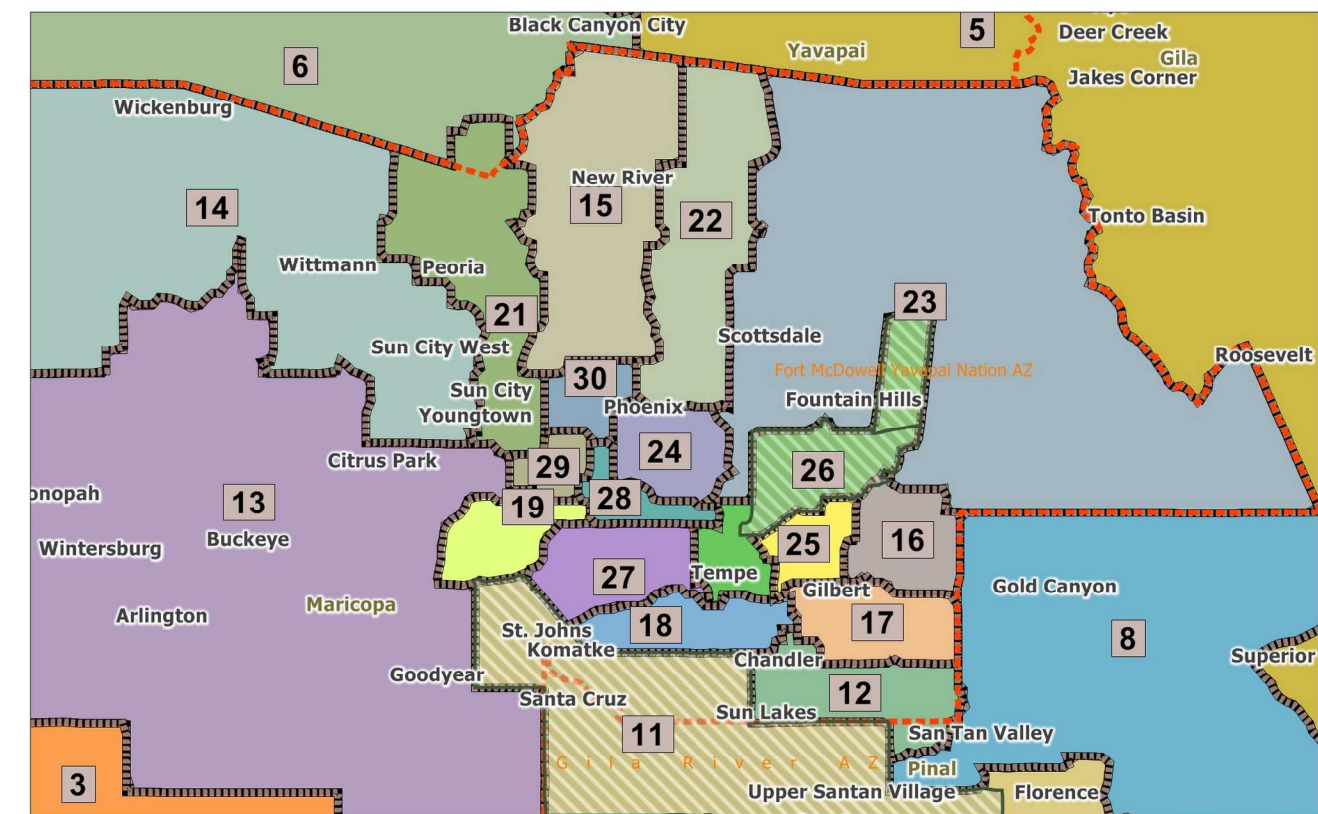

Legislative Grid Map "What If" Scenario: Nine Minority Districts Option One Version 8A

Maricopa

Pima