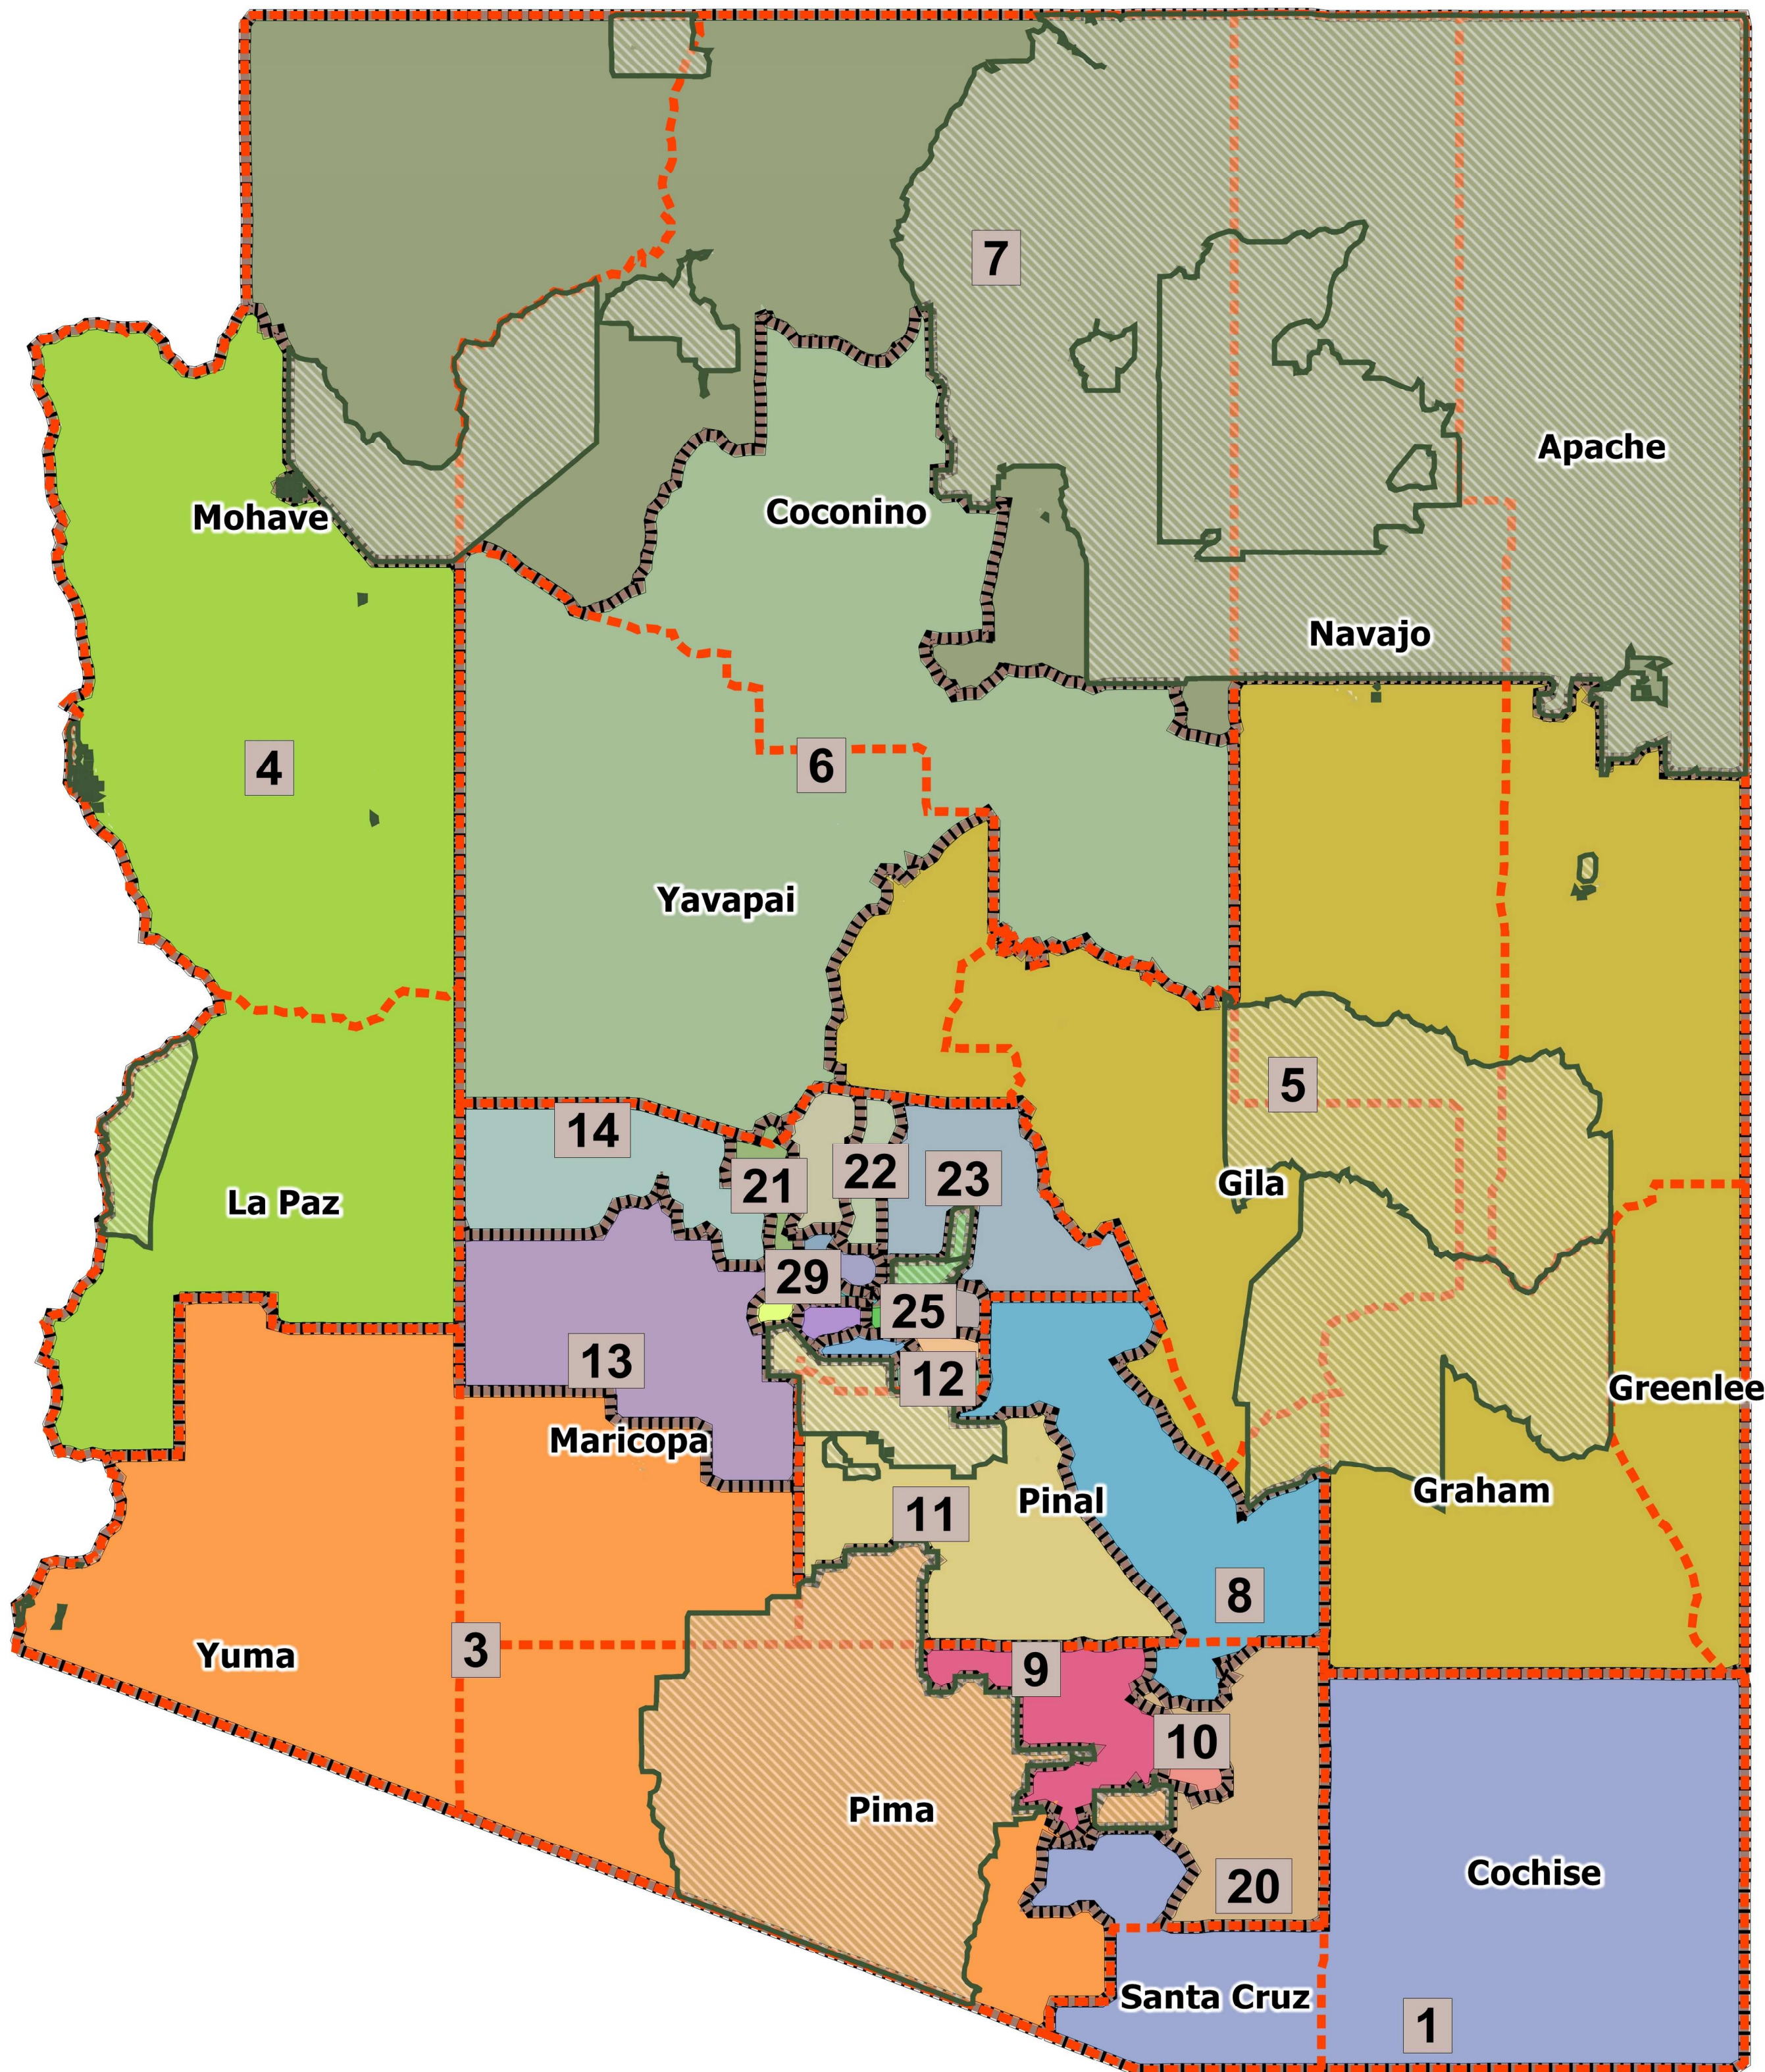

Legislative Grid Map "What If" Scenario: Nine Minority Districts Option One Version 8A

Maricopa

Pima