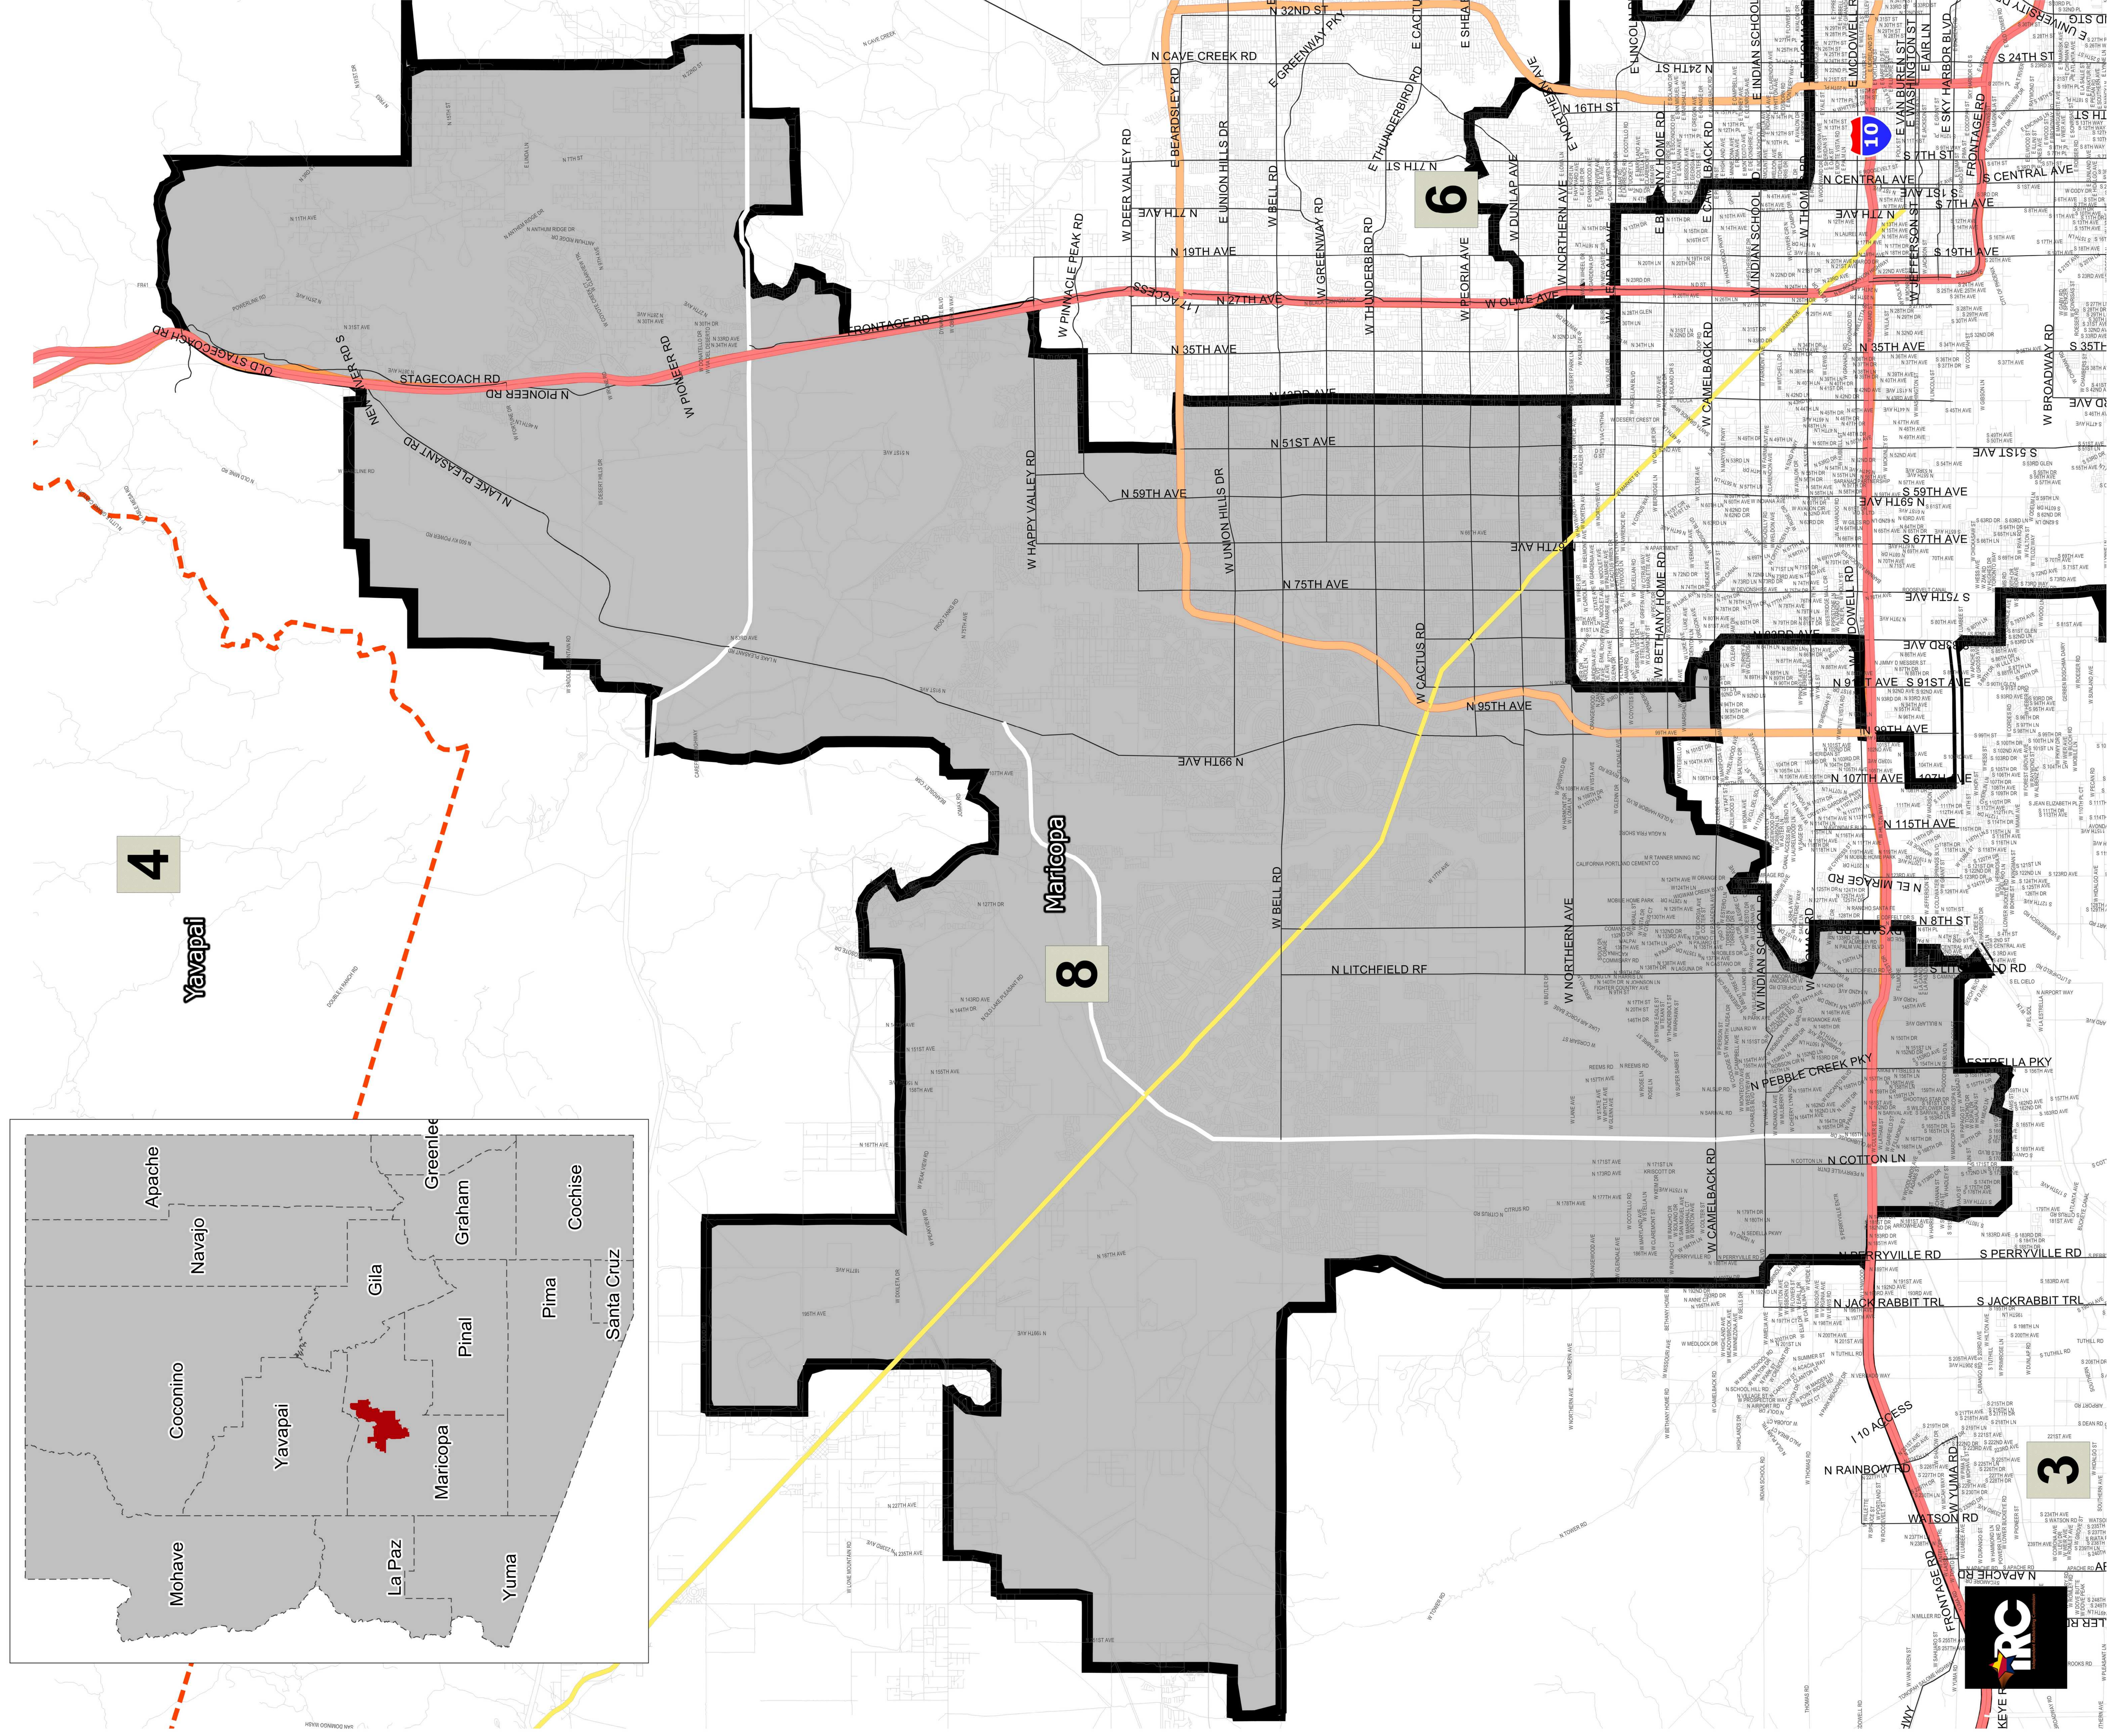

Arizona 8th Congressional District

4

Yavapai

Maricopa

8

6

3

KEY